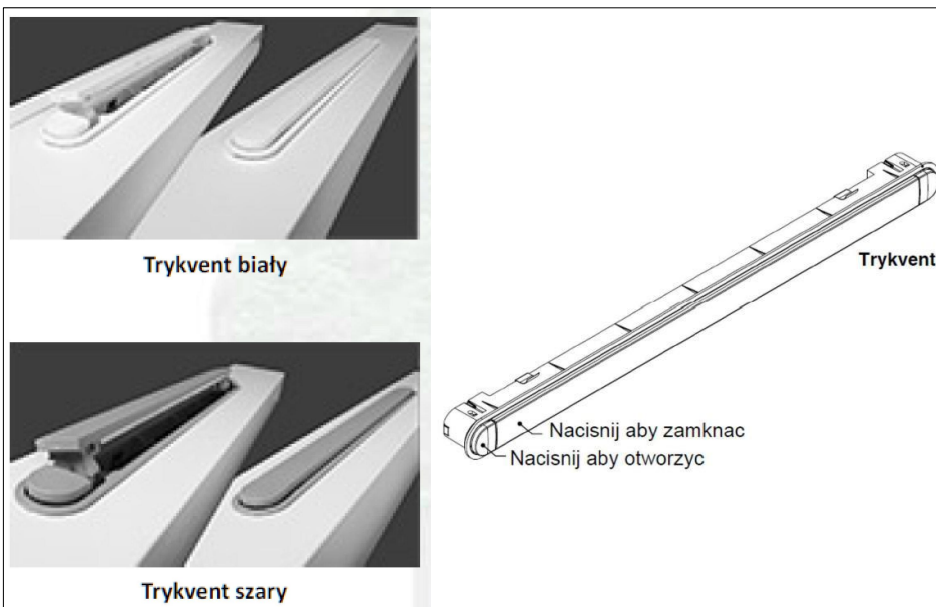

Threshold: wood

fiberglass

WINPRO	
T_G_D_WZ	Stick on glue bars - special design
WIZ_EURO_25	25mm Energy Bar
WIZ_EURO_42	42mm Energy Bar
WIZ_EURO_60	60mm Energy Bar
ZEW_EURO_25	25mm Energy Bar (without spacer between glass)
ZEW_EURO_42	42mm Energy Bar (without spacer between glass)
ZEW_EURO_60	60mm Energy Bar (without spacer between glass)
ZE 18	Inside glass bar 18mm matt gold
ZE 18N	Inside glass bar 18mm shined gold
ZE 26	Inside glass bar 26mm matt gold
ZE 8	Inside glass bar 8mm gold

Adjufix

PVC plug  
white, brown, gray

**Outer frame**

**WINPRO**

Profile	Softline
2-colour	No
Product finish both sides	RAL9010
Bottom bead color	RAL9010
Vienna bar colour (if exists)	select
Threshold type	Window timber threshold 44mm
Threshold undercutting	No cutting in threshold
Groove to the right frame jamb	No groove
Groove to the left frame jamb	No groove
Groove to the frame head	No groove
Frame widener to thickness 120 mm.	No
With adjufix installation system?	With adjufix and timber PINE, unpainted
Without adjufix	
With adjufix and white plugs covers + adjufix screws	
With adjufix and brown plugs covers + adjufix screws	
With adjufix and grey plugs covers + adjufix screws	
With adjufix and timber PINE unpainted covers + adjufix screws	

WINPRO	
Sash	EURO_1_SKRZ
Fitting	EURO-TG_90
Filling type	Glazing
Glazing	
Vent	No vent
Folia ochronna zestawu szybowego	Bez folii
Handle	F9 Titanium nonlocking handle
Child safety handle blockade	No blockade
Safety restrictor IPA21236	Without restrictor
Without restrictor	
With restrictor	