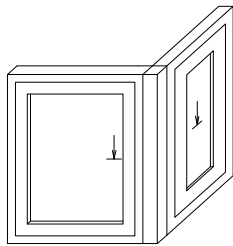

Mullion vertical:  
86mm, 98mm, 110mm

Mullion horizontal:  
86mm, 98mm, 110mm

FLYING MOULION

FLYING MOULION:  
98mm, 110mm

View from inside

EURO-SH	Side Hung with espagnolette
EURO-SH_A	Side hung / Fastenerswind fitting
EURO-TH_A	Top hung / Fasteners and casement stay
EURO-SG_90	Sidestytret (Side Guided 90 degrees) with espagnolette
EURO-SG_90_A	Sidestytret (Side Guided 90 degrees) / Fastenerswind fitting
EURO-SG_180	Side Swing 180 degrees with espagnolette
EURO-SG_180_A	Side Swing 180 degrees / Fastenerswind fitting
EURO-TG_90	Topguided with espagnolette T/G
EURO-TG_90_A	Topguided with fasteners and casement stay T/G
EURO-TG_180	Tophung reversible with espagnolette T/G
EURO-FS	Fixed sash
EURO-SG_90-FE	Passive sash Sidestytret (Side Guided 90 degrees) to flying mullion
EURO-FE	Passive sash Side Hung to flying mullion
EURO-TG_90_OH	Topguided (odchylane na zewn <trz) td="" tylko="" zawiasy<=""> </trz)>

I

II

III

IV

V

**EURO - Profile SOFT - connection of windows.**

NOTE: Drill holes for assembly screws  
The diameter of the hole is equal to the core of the screw.

NOTE: Drill holes for assembly screws  
The diameter of the hole is equal to the core of the screw.