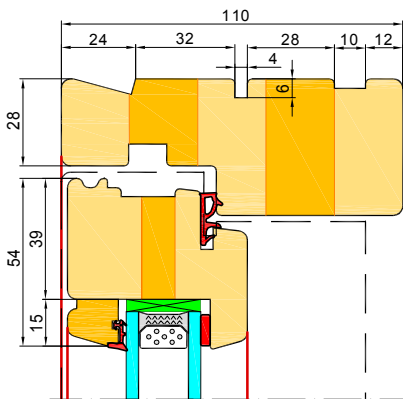

**2**

**EURO - PROFILE SOFT -FIX**

1. Height of the threshold 44mm - Standard.

2. Height of the threshold 54mm.

WINPRO

1

Window | Dimensions | **Outer frame** | Sash | Drawing | Informations | Components | Thermic co

Reference line

Trans

Direction  Horizontal  Vertical Quantity 1 transoms

Type EURO\_SLUPEK  Masonry dimensions

Mullion depth 98 mm

86 mm  
98 mm  
110 mm

2

3

Mullion vertical:  
86mm, 98mm, 110mm

Mullion horizontal:  
86mm, 98mm, 110mm

FLYING MOULION

FLYING MOULION:  
98mm, 110mm

View from inside

EURO-SH	Side Hung with espagnolette
EURO-SH_A	Side hung / Fastenerswind fitting
EURO-TH_A	Top hung / Fasteners and casement stay
EURO-SG_90	Sidestytret (Side Guided 90 degrees) with espagnolette
EURO-SG_90_A	Sidestytret (Side Guided 90 degrees) / Fastenerswind fitting
EURO-SG_180	Side Swing 180 degrees with espagnolette
EURO-SG_180_A	Side Swing 180 degrees / Fastenerswind fitting
EURO-TG_90	Topguided with espagnolette T/G
EURO-TG_90_A	Topguided with fasteners and casement stay T/G
EURO-TG_180	Tophung reversible with espagnolette T/G
EURO-FS	Fixed sash
EURO-SG_90-FE	Passive sash Sidestytret (Side Guided 90 degrees) to flying mullion
EURO-FE	Passive sash Side Hung to flying mullion
EURO-TG_90_OH	Topguided (odchylane na zewn <trz) td="" tylko="" zawiasy<=""> </trz)>

**EURO - Profile SOFT - FIX - sash profile.**

- side 55mm or 104mm,  
- top and bottom 104mm.

**WINPRO**

Sash	EURO_FIX
Fitting	EURO_FF
Filling type	Glazing
Glazing	
Sash profile top	Yes
Sash profile bottom	Yes
Sash profile side	55 mm
No	
55 mm	
104 mm	
Przedstawienie zestawu szybowego	
	Drzwi