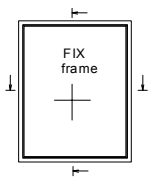

**1**

**WINPRO**

Window	Dimensions	Outer frame	Sash	Drawing	Informations	Components
		Door sill				
		Window sill				
Profile	Softline					
2-colour	No					
Product finish both sides	RAL9010					
Bottom bead color	RAL9010					
Vienna bar colour (if exists)	select					
Threshold type	Window timber threshold 44mm					
Threshold undercutting	No cutting in threshold					
No cutting in threshold	Cutting 10x12mm from inside					
Cutting 10x12mm from inside	Groove 10x10mm from inside					
Groove 10x10mm from inside						
With adjufix installation system?	Without adjufix					

**2**

**EURO - PROFILE SOFT -FIX**

1. Height of the threshold 44mm - Standard.

2. Height of the threshold 54mm.

WINPRO

1

Window | Dimensions | **Outer frame** | Sash | Drawing | Informations | Components | Thermic co