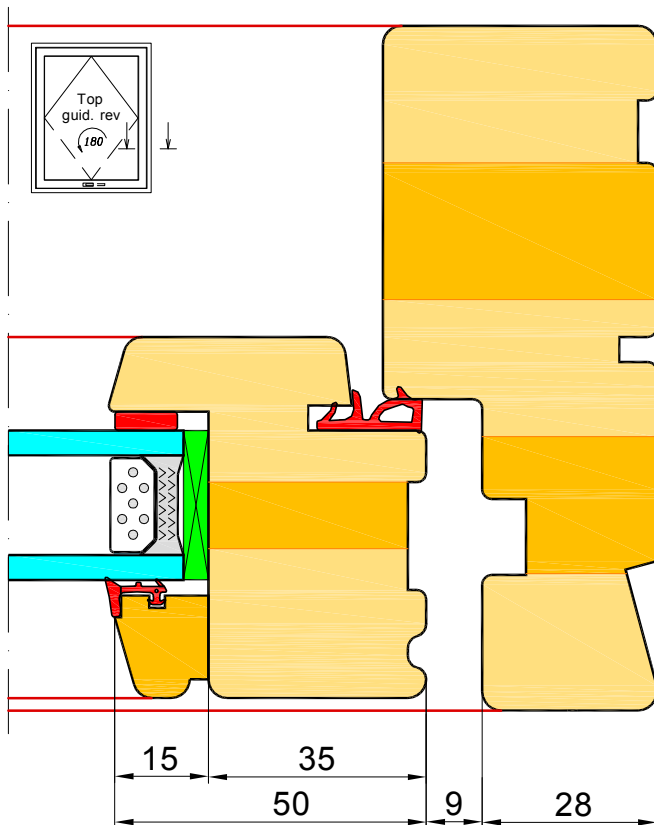

EURO - Profile SOFT - handle

Window /terrace(balcony)  
door non-lockable handle  
Hoppe Mini Tokyo

Child safety device  
mounted under the non-  
lockable handle(optional)

Window /terrace(balcony)  
door lockable handle Hoppe  
Tokyo

I

II

III

IV

V

**EURO - Profile SOFT - connection of windows.**

NOTE: Drill holes for assembly screws  
The diameter of the hole is equal to the core of the screw.

NOTE: Drill holes for assembly screws  
The diameter of the hole is equal to the core of the screw.

**Frame widener:**

**20mm; 30mm; 40mm; 50mm; 60mm; 70mm; 80mm; 100mm.**

**NOTE: Drill holes for assembly screws  
The diameter of the hole is equal to the core of the screw.**

EURO - Profile CLASSIC - FIX.

Mullion vertical:  
86mm, 98mm, 110mm

Mullion horizontal:  
86mm, 98mm, 110mm