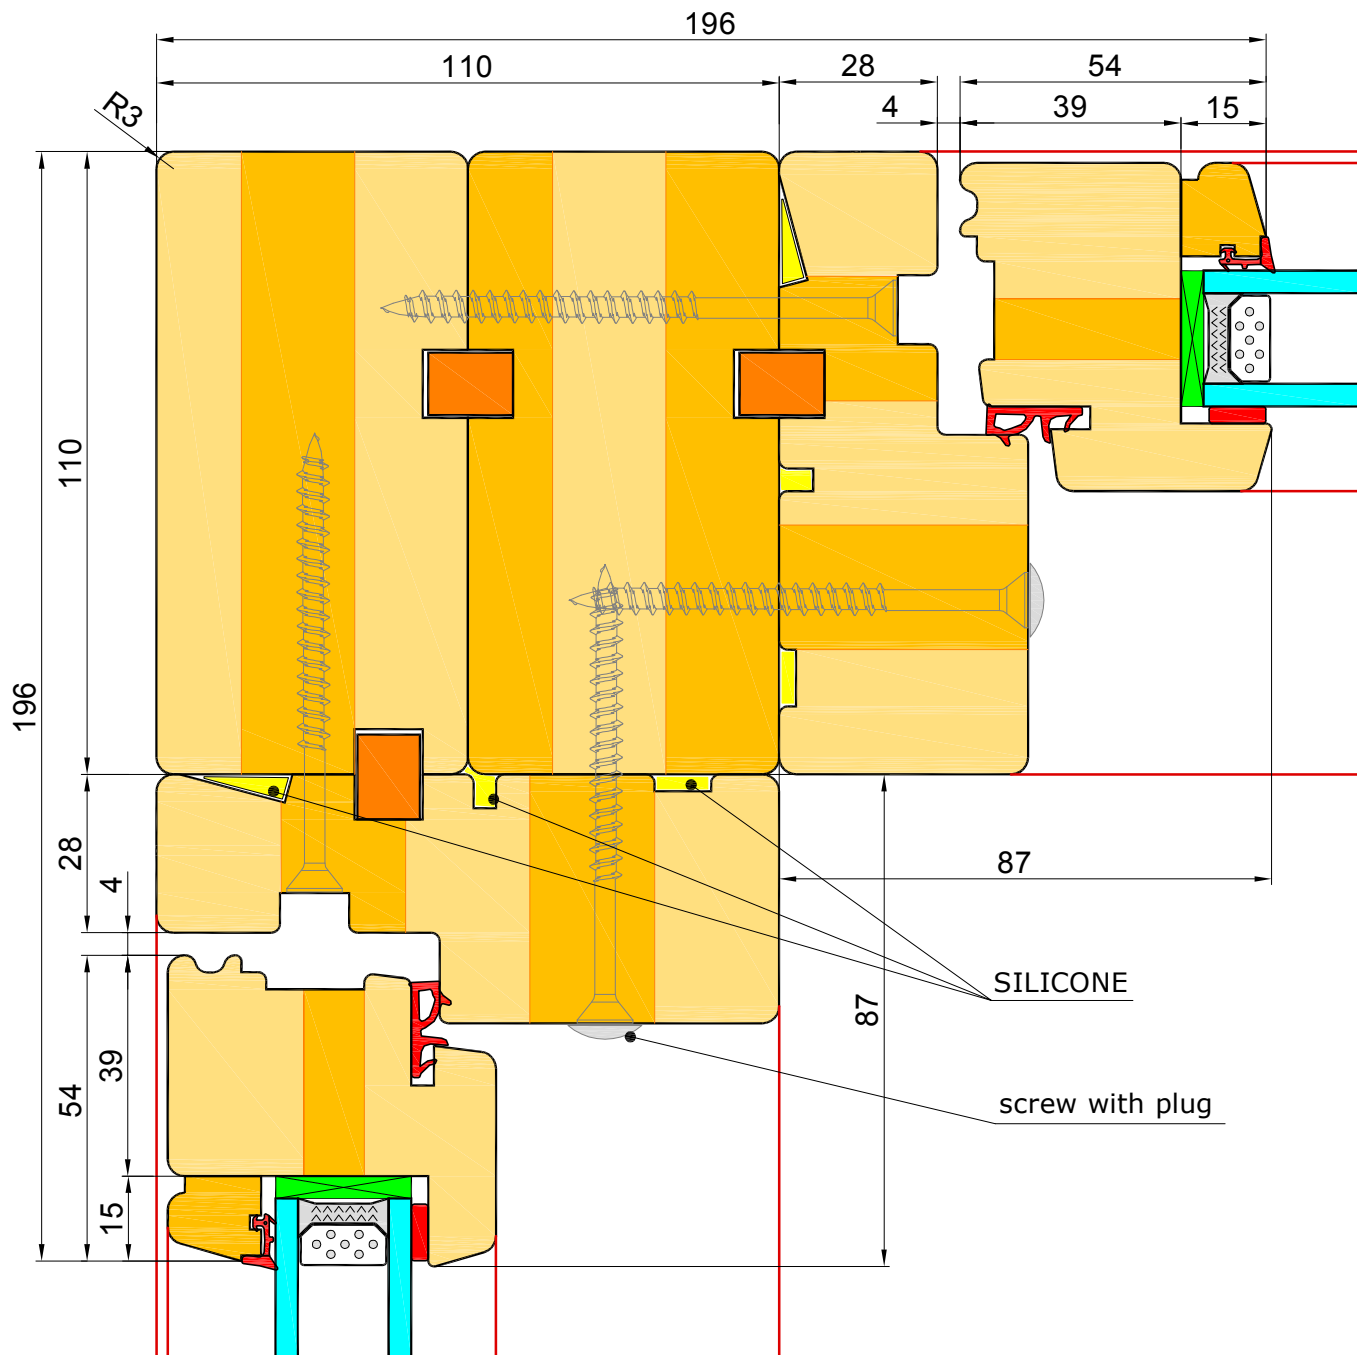

Mullion vertical:  
86mm, 98mm, 110mm

Mullion horizontal:  
86mm, 98mm, 110mm

FLYING MOULION

FLYING MOULION:  
98mm, 110mm

View from inside

EURO-SH	Side Hung with espagnolette
EURO-SH_A	Side hung / Fastenerswind fitting
EURO-TH_A	Top hung / Fasteners and casement stay
EURO-SG_90	Sidestytret (Side Guided 90 degrees) with espagnolette
EURO-SG_90_A	Sidestytret (Side Guided 90 degrees) / Fastenerswind fitting
EURO-SG_180	Side Swing 180 degrees with espagnolette
EURO-SG_180_A	Side Swing 180 degrees / Fastenerswind fitting
EURO-TG_90	Topguided with espagnolette T/G
EURO-TG_90_A	Topguided with fasteners and casement stay T/G
EURO-TG_180	Tophung reversible with espagnolette T/G
EURO-FS	Fixed sash
EURO-SG_90-FE	Passive sash Sidestytret (Side Guided 90 degrees) to flying mullion
EURO-FE	Passive sash Side Hung to flying mullion
EURO-TG_90_OH	Topguided (odchylane na zewn <trz) td="" tylko="" zawiasy<=""> </trz)>

I

II

III

IV

V

**EURO - Profile SOFT - connection of windows.**

NOTE: Drill holes for assembly screws  
The diameter of the hole is equal to the core of the screw.

NOTE: Drill holes for assembly screws  
The diameter of the hole is equal to the core of the screw.

**Frame widener:**

**20mm; 30mm; 40mm; 50mm; 60mm; 70mm; 80mm; 100mm.**

**NOTE: Drill holes for assembly screws  
The diameter of the hole is equal to the core of the screw.**

EURO - Profile CLASSIC - FIX.

Mullion vertical:  
86mm, 98mm, 110mm

Mullion horizontal:  
86mm, 98mm, 110mm