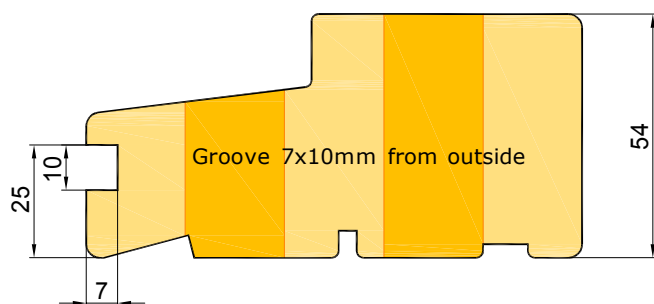

	<i>technical issue</i>	<i>description</i>	<i>notes</i>
12	ADDITIONAL OPTIONS	Corner connector 135degrees EURO + EURO Corner connector 90degrees EURO + EURO Widening 110x100 Widening 110x20 Widening 110x30 Widening 110x50 Widening 110x60 Widening 110x70 Widening 110x80 Threshold packer 15x92mm, Threshold packer 40x118mm (SAPELLI) Transport list under the fiberglass 20x45mm PURENIT: 30x60mm; 50x60; 60x60; 80x60; 90x60; 100x60; 110x60; 120x60; 130x60; 150x60; 180x60; 200x60; 210x60; 230x60; 250x60mm.	

**1**

**WINPRO**

Window	Dimensions	Outer frame	Sash	Drawing	Informations	Components
		Door sill				
		Window sill				
Profile	Softline					
2-colour	No					
Product finish both sides	RAL9010					
Bottom bead color	RAL9010					
Vienna bar colour (if exists)	select					
Threshold type	Window timber threshold 44mm					
Threshold undercutting	No cutting in threshold					
No cutting in threshold	Cutting 10x12mm from inside					
Cutting 10x12mm from inside	Groove 10x10mm from inside					
Groove 10x10mm from inside						
With adjufix installation system?	Without adjufix					

**2**

**EURO - PROFILE SOFT -FIX**

1. Height of the threshold 44mm - Standard.

2. Height of the threshold 54mm.

WINPRO

1

Window | Dimensions | **Outer frame** | Sash | Drawing | Informations | Components | Thermic co

Reference line

Trans

Direction  Horizontal  Vertical Quantity 1 transoms

Type EURO\_SLUPEK  Masonry dimensions

Mullion depth 98 mm

86 mm  
98 mm  
110 mm

2

3