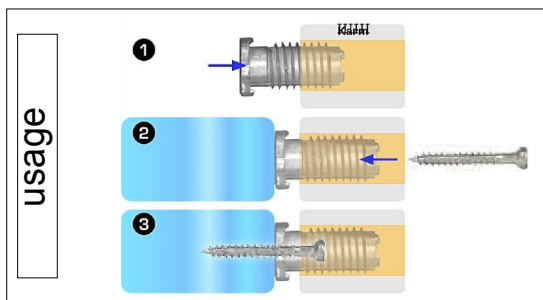

Outer frame

WINPRO

Profile	Softline
2-colour	No
Product finish both sides	RAL9010
Bottom bead color	RAL9010
Vienna bar colour (if exists)	select
Threshold type	Window timber threshold 44mm
Threshold undercutting	No cutting in threshold
Groove to the right frame jamb	No groove
Groove to the left frame jamb	No groove
Groove to the frame head	No groove
Frame widener to thickness 120 mm.	No
With adjufix installation system?	With adjufix and timber PINE, unpainted
Without adjufix	
With adjufix and white plugs covers + adjufix screws	
With adjufix and brown plugs covers + adjufix screws	
With adjufix and grey plugs covers + adjufix screws	
With adjufix and timber PINE unpainted covers + adjufix screws