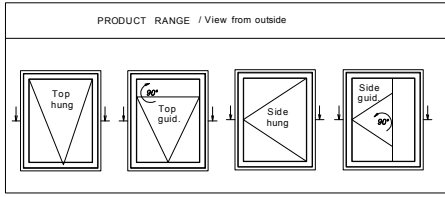

I

II

III

IV

V

**EURO - Profile SOFT - connection of windows.**

NOTE: Drill holes for assembly screws  
The diameter of the hole is equal to the core of the screw.

NOTE: Drill holes for assembly screws  
The diameter of the hole is equal to the core of the screw.

**Frame widener:**

**20mm; 30mm; 40mm; 50mm; 60mm; 70mm; 80mm; 100mm.**

**NOTE: Drill holes for assembly screws  
The diameter of the hole is equal to the core of the screw.**

EURO - Profile CLASSIC - FIX.

Mullion vertical:  
86mm, 98mm, 110mm

Mullion horizontal:  
86mm, 98mm, 110mm