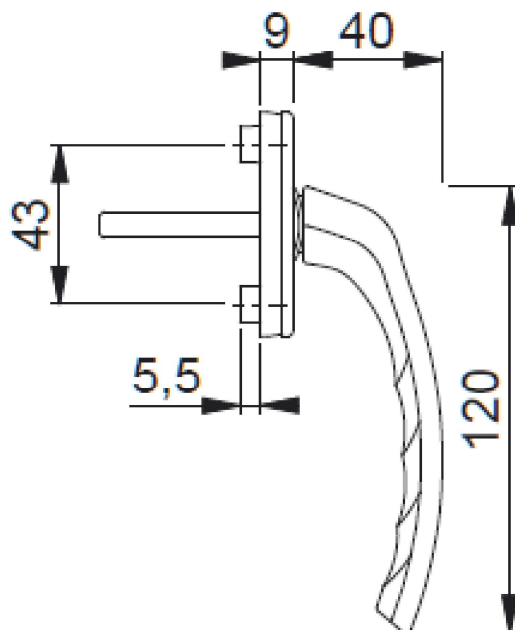

Mullion vertical:  
86mm, 98mm, 110mm

Mullion horizontal:  
86mm, 98mm, 110mm

FLYING MOULION

FLYING MOULION:  
98mm, 110mm

View from inside

EURO-SH	Side Hung with espagnolette
EURO-SH_A	Side hung / Fastenerswind fitting
EURO-TH_A	Top hung / Fasteners and casement stay
EURO-SG_90	Sidestytret (Side Guided 90 degrees) with espagnolette
EURO-SG_90_A	Sidestytret (Side Guided 90 degrees) / Fastenerswind fitting
EURO-SG_180	Side Swing 180 degrees with espagnolette
EURO-SG_180_A	Side Swing 180 degrees / Fastenerswind fitting
EURO-TG_90	Topguided with espagnolette T/G
EURO-TG_90_A	Topguided with fasteners and casement stay T/G
EURO-TG_180	Tophung reversible with espagnolette T/G
EURO-FS	Fixed sash
EURO-SG_90-FE	Passive sash Sidestytret (Side Guided 90 degrees) to flying mullion
EURO-FE	Passive sash Side Hung to flying mullion
EURO-TG_90_OH	Topguided (odchylane na zewn <trz) td="" tylko="" zawiasy<=""> </trz)>

I

II

III

IV

V

**EURO - Profile SOFT - connection of windows.**

NOTE: Drill holes for assembly screws  
The diameter of the hole is equal to the core of the screw.

NOTE: Drill holes for assembly screws  
The diameter of the hole is equal to the core of the screw.

**Frame widener:**

**20mm; 30mm; 40mm; 50mm; 60mm; 70mm; 80mm; 100mm.**

**NOTE: Drill holes for assembly screws  
The diameter of the hole is equal to the core of the screw.**

EURO - Profile CLASSIC - FIX.

Mullion vertical:  
86mm, 98mm, 110mm

Mullion horizontal:  
86mm, 98mm, 110mm