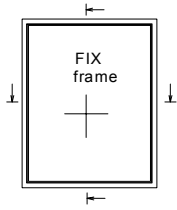

I

II

III

IV

V

**EURO - Profile SOFT - connection of windows.**

NOTE: Drill holes for assembly screws  
The diameter of the hole is equal to the core of the screw.

NOTE: Drill holes for assembly screws  
The diameter of the hole is equal to the core of the screw.

**Frame widener:**

**20mm; 30mm; 40mm; 50mm; 60mm; 70mm; 80mm; 100mm.**

**NOTE: Drill holes for assembly screws  
The diameter of the hole is equal to the core of the screw.**

EURO - Profile CLASSIC - FIX.

Mullion vertical:  
86mm, 98mm, 110mm

Mullion horizontal:  
86mm, 98mm, 110mm