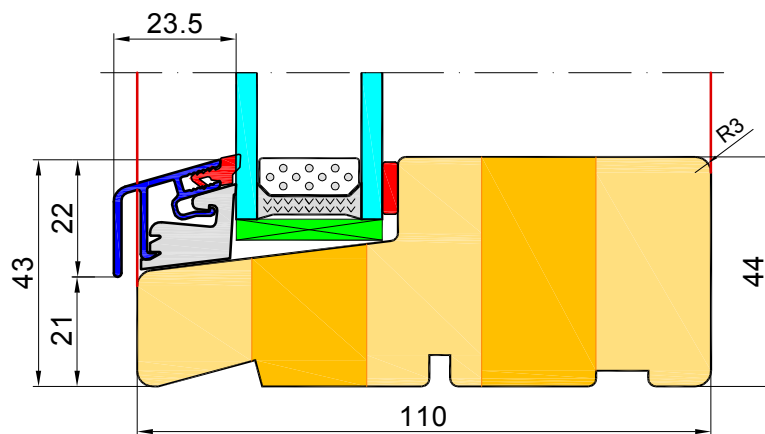

	<i>technical issue</i>	<i>description</i>	<i>notes</i>
12	ADDITIONAL OPTIONS	Corner connector 135degrees EURO + EURO Corner connector 90degrees EURO + EURO Widening 110x100 Widening 110x20 Widening 110x30 Widening 110x50 Widening 110x60 Widening 110x70 Widening 110x80 Threshold packer 15x92mm, Threshold packer 40x118mm (SAPELLI) Transport list under the fiberglass 20x45mm PURENIT: 30x60mm; 50x60; 60x60; 80x60; 90x60; 100x60; 110x60; 120x60; 130x60; 150x60; 180x60; 200x60; 210x60; 230x60; 250x60mm.	

**1**

**WINPRO**

Window	Dimensions	Outer frame	Sash	Drawing	Informations	Components
		Door sill				
		Window sill				
Profile	Softline					
2-colour	No					
Product finish both sides	RAL9010					
Bottom bead color	RAL9010					
Vienna bar colour (if exists)	select					
Threshold type	Window timber threshold 44mm					
Threshold undercutting	No cutting in threshold					
No cutting in threshold	Cutting 10x12mm from inside					
Cutting 10x12mm from inside	Groove 10x10mm from inside					
Groove 10x10mm from inside						
With adjufix installation system?	Without adjufix					

**2**

**EURO - PROFILE SOFT -FIX**

1. Height of the threshold 44mm - Standard.

2. Height of the threshold 54mm.

WINPRO

1

Window | Dimensions | **Outer frame** | Sash | Drawing | Informations | Components | Thermic co

Reference line

Trans

Direction  Horizontal  Vertical Quantity 1 transoms

Type EURO\_SLUPEK  Masonry dimensions

Mullion depth 98 mm

86 mm  
98 mm  
110 mm

2

3