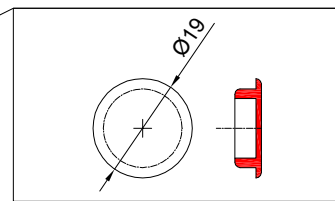

Outer frame

WINPRO

Profile	Softline
2-colour	No
Product finish both sides	RAL9010
Bottom bead color	RAL9010
Vienna bar colour (if exists)	select
Threshold type	Window timber threshold 44mm
Threshold undercutting	No cutting in threshold
Groove to the right frame jamb	No groove
Groove to the left frame jamb	No groove
Groove to the frame head	No groove
Frame widener to thickness 120 mm.	No
With adjufix installation system?	With adjufix and timber PINE, unpainted
Without adjufix	
With adjufix and white plugs covers + adjufix screws	
With adjufix and brown plugs covers + adjufix screws	
With adjufix and grey plugs covers + adjufix screws	
With adjufix and timber PINE unpainted covers + adjufix screws