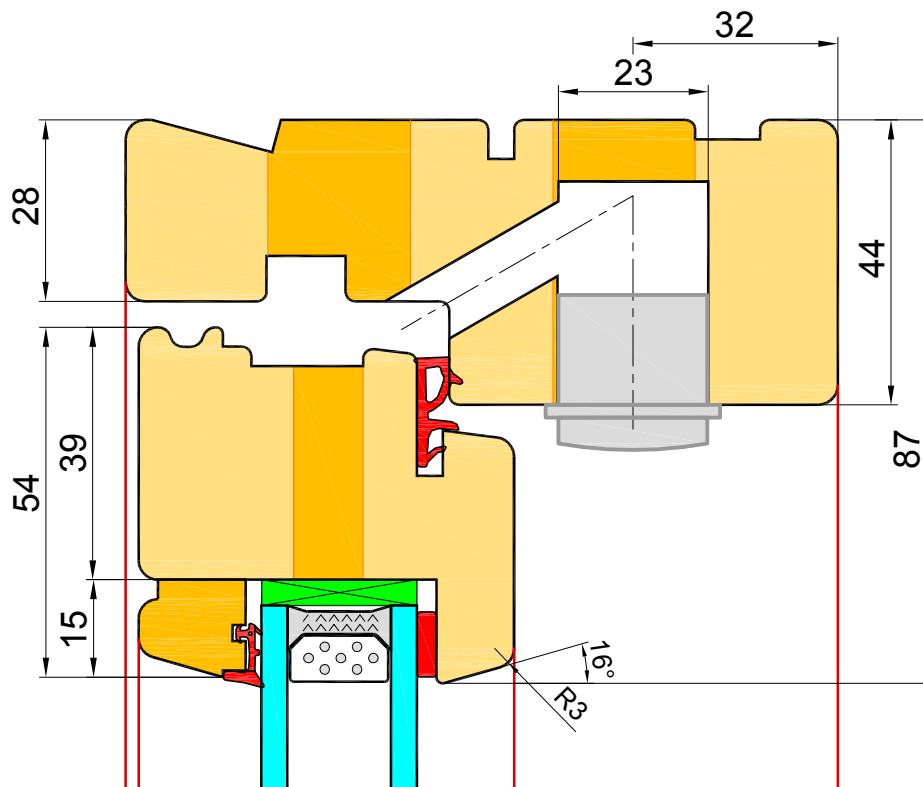

Threshold: wood

fiberglass

WINPRO	
T_G_D_WZ	Stick on glue bars - special design
WIZ_EURO_25	25mm Energy Bar
WIZ_EURO_42	42mm Energy Bar
WIZ_EURO_60	60mm Energy Bar
ZEW_EURO_25	25mm Energy Bar (without spacer between glass)
ZEW_EURO_42	42mm Energy Bar (without spacer between glass)
ZEW_EURO_60	60mm Energy Bar (without spacer between glass)
ZE 18	Inside glass bar 18mm matt gold
ZE 18N	Inside glass bar 18mm shined gold
ZE 26	Inside glass bar 26mm matt gold
ZE 8	Inside glass bar 8mm gold

Adjufix

PVC plug  
white, brown, gray

**Outer frame**

**WINPRO**

Profile	Softline
2-colour	No
Product finish both sides	RAL9010
Bottom bead color	RAL9010
Vienna bar colour (if exists)	select
Threshold type	Window timber threshold 44mm
Threshold undercutting	No cutting in threshold
Groove to the right frame jamb	No groove
Groove to the left frame jamb	No groove
Groove to the frame head	No groove
Frame widener to thickness 120 mm.	No
With adjufix installation system?	With adjufix and timber PINE, unpainted
Without adjufix	
With adjufix and white plugs covers + adjufix screws	
With adjufix and brown plugs covers + adjufix screws	
With adjufix and grey plugs covers + adjufix screws	
With adjufix and timber PINE unpainted covers + adjufix screws	

**Frame widener:**

**20mm; 30mm; 40mm; 50mm; 60mm; 70mm; 80mm; 100mm.**

**NOTE: Drill holes for assembly screws  
The diameter of the hole is equal to the core of the screw.**

EURO - Profile CLASSIC - FIX.

Mullion vertical:  
86mm, 98mm, 110mm

Mullion horizontal:  
86mm, 98mm, 110mm