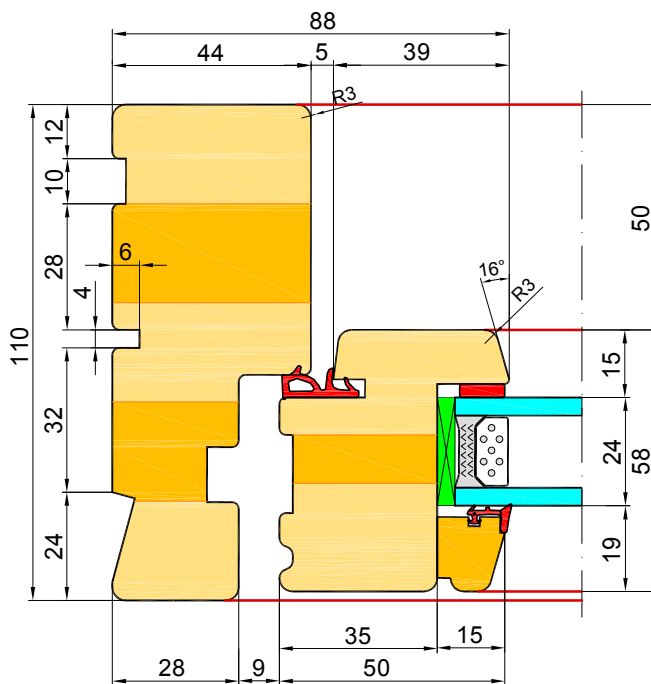

	<i>technical issue</i>	<i>description</i>	<i>notes</i>
12	ADDITIONAL OPTIONS	Corner connector 135degrees EURO + EURO Corner connector 90degrees EURO + EURO Widening 110x100 Widening 110x20 Widening 110x30 Widening 110x50 Widening 110x60 Widening 110x70 Widening 110x80 Threshold packer 15x92mm, Threshold packer 40x118mm (SAPELLI) Transport list under the fiberglass 20x45mm PURENIT: 30x60mm; 50x60; 60x60; 80x60; 90x60; 100x60; 110x60; 120x60; 130x60; 150x60; 180x60; 200x60; 210x60; 230x60; 250x60mm.	

**1**

**WINPRO**

Window	Dimensions	Outer frame	Sash	Drawing	Informations	Components
		Door sill				
		Window sill				
Profile	Softline					
2-colour	No					
Product finish both sides	RAL9010					
Bottom bead color	RAL9010					
Vienna bar colour (if exists)	select					
Threshold type	Window timber threshold 44mm					
Threshold undercutting	No cutting in threshold					
No cutting in threshold	Cutting 10x12mm from inside					
Cutting 10x12mm from inside	Groove 10x10mm from inside					
Groove 10x10mm from inside						
With adjufix installation system?	Without adjufix					

**2**

**EURO - PROFILE SOFT -FIX**

1. Height of the threshold 44mm - Standard.

2. Height of the threshold 54mm.

WINPRO

1

Window | Dimensions | **Outer frame** | Sash | Drawing | Informations | Components | Thermic co