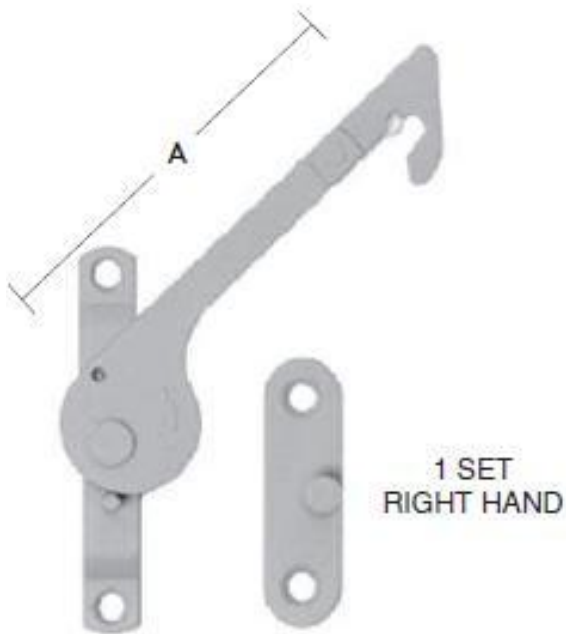

Threshold: wood

fiberglass

WINPRO	
T_G_D_WZ	Stick on glue bars - special design
WIZ_EURO_25	25mm Energy Bar
WIZ_EURO_42	42mm Energy Bar
WIZ_EURO_60	60mm Energy Bar
ZEW_EURO_25	25mm Energy Bar (without spacer between glass)
ZEW_EURO_42	42mm Energy Bar (without spacer between glass)
ZEW_EURO_60	60mm Energy Bar (without spacer between glass)
ZE 18	Inside glass bar 18mm matt gold
ZE 18N	Inside glass bar 18mm shined gold
ZE 26	Inside glass bar 26mm matt gold
ZE 8	Inside glass bar 8mm gold

Adjufix

PVC plug  
white, brown, gray

**Outer frame**

**WINPRO**

Profile	Softline
2-colour	No
Product finish both sides	RAL9010
Bottom bead color	RAL9010
Vienna bar colour (if exists)	select
Threshold type	Window timber threshold 44mm
Threshold undercutting	No cutting in threshold
Groove to the right frame jamb	No groove
Groove to the left frame jamb	No groove
Groove to the frame head	No groove
Frame widener to thickness 120 mm.	No
With adjufix installation system?	With adjufix and timber PINE, unpainted
Without adjufix	
With adjufix and white plugs covers + adjufix screws	
With adjufix and brown plugs covers + adjufix screws	
With adjufix and grey plugs covers + adjufix screws	
With adjufix and timber PINE unpainted covers + adjufix screws	

WINPRO	
Sash	EURO_1_SKRZ
Fitting	EURO-TG_90
Filling type	Glazing
Glazing	
Vent	No vent
Folia ochronna zestawu szybowego	Bez folii
Handle	F9 Titanium nonlocking handle
Child safety handle blockade	No blockade
Safety restrictor IPA21236	Without restrictor
Without restrictor	
With restrictor	