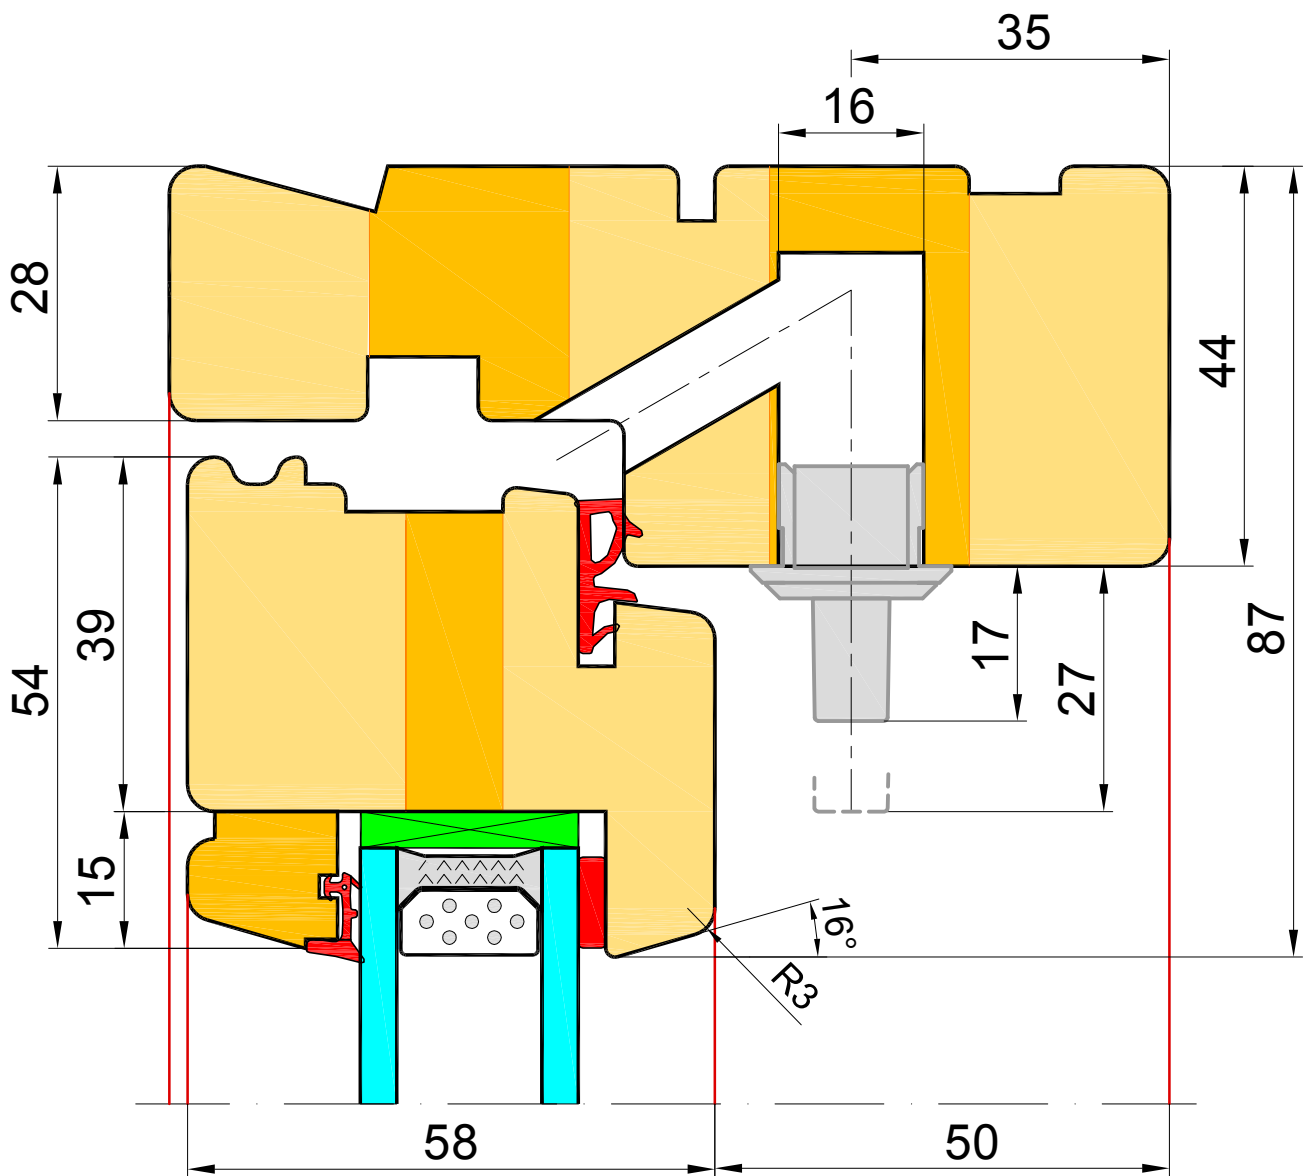

Mullion vertical:  
86mm, 98mm, 110mm

Mullion horizontal:  
86mm, 98mm, 110mm

FLYING MOULION

FLYING MOULION:  
98mm, 110mm

View from inside

EURO-SH	Side Hung with espagnolette
EURO-SH_A	Side hung / Fastenerswind fitting
EURO-TH_A	Top hung / Fasteners and casement stay
EURO-SG_90	Sidestytret (Side Guided 90 degrees) with espagnolette
EURO-SG_90_A	Sidestytret (Side Guided 90 degrees) / Fastenerswind fitting
EURO-SG_180	Side Swing 180 degrees with espagnolette
EURO-SG_180_A	Side Swing 180 degrees / Fastenerswind fitting
EURO-TG_90	Topguided with espagnolette T/G
EURO-TG_90_A	Topguided with fasteners and casement stay T/G
EURO-TG_180	Tophung reversible with espagnolette T/G
EURO-FS	Fixed sash
EURO-SG_90-FE	Passive sash Sidestytret (Side Guided 90 degrees) to flying mullion
EURO-FE	Passive sash Side Hung to flying mullion
EURO-TG_90_OH	Topguided (odchylane na zewn <trz) td="" tylko="" zawiasy<=""> </trz)>

Adjufix

PVC plug  
white, brown, gray

**Outer frame**

**WINPRO**

Profile	Softline
2-colour	No
Product finish both sides	RAL9010
Bottom bead color	RAL9010
Vienna bar colour (if exists)	select
Threshold type	Window timber threshold 44mm
Threshold undercutting	No cutting in threshold
Groove to the right frame jamb	No groove
Groove to the left frame jamb	No groove
Groove to the frame head	No groove
Frame widener to thickness 120 mm.	No
With adjufix installation system?	With adjufix and timber PINE, unpainted
Without adjufix	
With adjufix and white plugs covers + adjufix screws	
With adjufix and brown plugs covers + adjufix screws	
With adjufix and grey plugs covers + adjufix screws	
With adjufix and timber PINE unpainted covers + adjufix screws	

**Frame widener:**

**20mm; 30mm; 40mm; 50mm; 60mm; 70mm; 80mm; 100mm.**

**NOTE: Drill holes for assembly screws  
The diameter of the hole is equal to the core of the screw.**

EURO - Profile CLASSIC - FIX.

Mullion vertical:  
86mm, 98mm, 110mm

Mullion horizontal:  
86mm, 98mm, 110mm