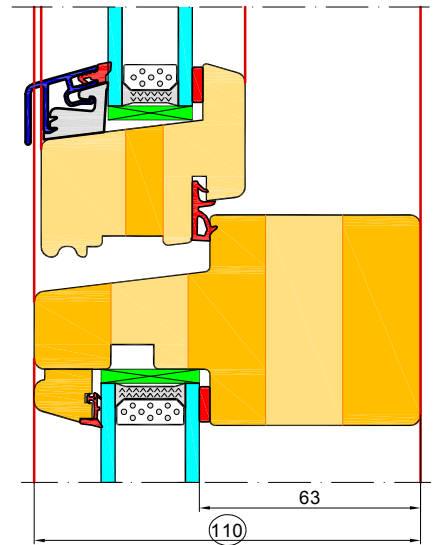

**2**

**EURO - PROFILE SOFT -FIX**

1. Height of the threshold 44mm - Standard.

2. Height of the threshold 54mm.

WINPRO

1

Window | Dimensions | **Outer frame** | Sash | Drawing | Informations | Components | Thermic co

Reference line

Trans

Direction  Horizontal  Vertical Quantity 1 transoms

Type EURO\_SLUPEK  Masonry dimensions

Mullion depth 98 mm

86 mm  
98 mm  
110 mm

2

3

Mullion vertical:  
86mm, 98mm, 110mm

Mullion horizontal:  
86mm, 98mm, 110mm

FLYING MOULION

FLYING MOULION:  
98mm, 110mm

View from inside

EURO-SH	Side Hung with espagnolette
EURO-SH_A	Side hung / Fastenerswind fitting
EURO-TH_A	Top hung / Fasteners and casement stay
EURO-SG_90	Sidestytret (Side Guided 90 degrees) with espagnolette
EURO-SG_90_A	Sidestytret (Side Guided 90 degrees) / Fastenerswind fitting
EURO-SG_180	Side Swing 180 degrees with espagnolette
EURO-SG_180_A	Side Swing 180 degrees / Fastenerswind fitting
EURO-TG_90	Topguided with espagnolette T/G
EURO-TG_90_A	Topguided with fasteners and casement stay T/G
EURO-TG_180	Tophung reversible with espagnolette T/G
EURO-FS	Fixed sash
EURO-SG_90-FE	Passive sash Sidestytret (Side Guided 90 degrees) to flying mullion
EURO-FE	Passive sash Side Hung to flying mullion
EURO-TG_90_OH	Topguided (odchylane na zewn <trz) td="" tylko="" zawiasy<=""> </trz)>

**EURO - Profile SOFT - FIX - sash profile.**

- side 55mm or 104mm,  
- top and bottom 104mm.

**WINPRO**

Sash	EURO_FIX
Fitting	EURO_FF
Filling type	Glazing
Glazing	
Sash profile top	Yes
Sash profile bottom	Yes
Sash profile side	55 mm
No	
55 mm	
104 mm	
Przedstawienie zestawu szybowego	
	Drzwi