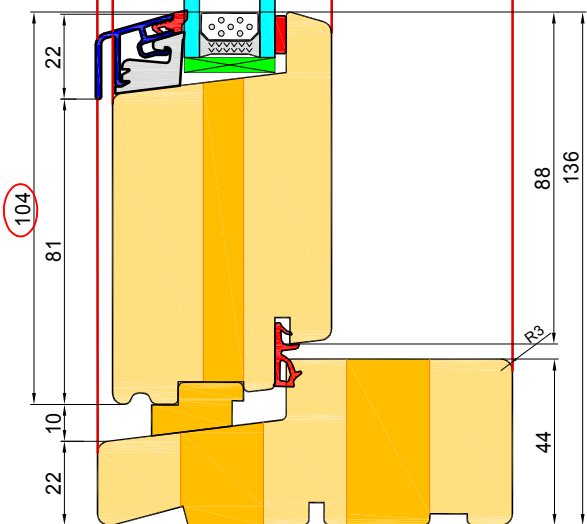

**2**

**EURO - PROFILE SOFT -FIX**

1. Height of the threshold 44mm - Standard.

2. Height of the threshold 54mm.

WINPRO

1

Window | Dimensions | **Outer frame** | Sash | Drawing | Informations | Components | Thermic co

Reference line

Trans

Direction  Horizontal  Vertical Quantity 1 transoms

Type EURO\_SLUPEK  Masonry dimensions

Mullion depth 98 mm

86 mm  
98 mm  
110 mm

2

3

Mullion vertical:  
86mm, 98mm, 110mm

Mullion horizontal:  
86mm, 98mm, 110mm

FLYING MOULION

FLYING MOULION:  
98mm, 110mm

View from inside

EURO-SH	Side Hung with espagnolette
EURO-SH_A	Side hung / Fastenerswind fitting
EURO-TH_A	Top hung / Fasteners and casement stay
EURO-SG_90	Sidestytret (Side Guided 90 degrees) with espagnolette
EURO-SG_90_A	Sidestytret (Side Guided 90 degrees) / Fastenerswind fitting
EURO-SG_180	Side Swing 180 degrees with espagnolette
EURO-SG_180_A	Side Swing 180 degrees / Fastenerswind fitting
EURO-TG_90	Topguided with espagnolette T/G
EURO-TG_90_A	Topguided with fasteners and casement stay T/G
EURO-TG_180	Tophung reversible with espagnolette T/G
EURO-FS	Fixed sash
EURO-SG_90-FE	Passive sash Sidestytret (Side Guided 90 degrees) to flying mullion
EURO-FE	Passive sash Side Hung to flying mullion
EURO-TG_90_OH	Topguided (odchylane na zewn <trz) td="" tylko="" zawiasy<=""> </trz)>

**EURO - Profile SOFT - FIX - sash profile.**

- side 55mm or 104mm,  
- top and bottom 104mm.

**WINPRO**

Sash	EURO_FIX
Fitting	EURO_FF
Filling type	Glazing
Glazing	
Sash profile top	Yes
Sash profile bottom	Yes
Sash profile side	55 mm
No	
55 mm	
104 mm	
Przedstawienie zestawu szybowego	
	Drzwi