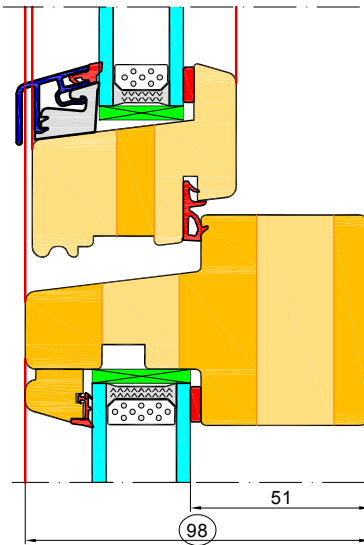

**2**

**EURO - PROFILE SOFT -FIX**

1. Height of the threshold 44mm - Standard.

2. Height of the threshold 54mm.

WINPRO

1

Window | Dimensions | **Outer frame** | Sash | Drawing | Informations | Components | Thermic co

Reference line

Trans

Direction  Horizontal  Vertical Quantity 1 transoms

Type EURO\_SLUPEK  Masonry dimensions

Mullion depth 98 mm

86 mm  
98 mm  
110 mm

2

3

Mullion vertical:  
86mm, 98mm, 110mm

Mullion horizontal:  
86mm, 98mm, 110mm

FLYING MOULION

FLYING MOULION:  
98mm, 110mm

View from inside

EURO-SH	Side Hung with espagnolette
EURO-SH_A	Side hung / Fastenerswind fitting
EURO-TH_A	Top hung / Fasteners and casement stay
EURO-SG_90	Sidestytret (Side Guided 90 degrees) with espagnolette
EURO-SG_90_A	Sidestytret (Side Guided 90 degrees) / Fastenerswind fitting
EURO-SG_180	Side Swing 180 degrees with espagnolette
EURO-SG_180_A	Side Swing 180 degrees / Fastenerswind fitting
EURO-TG_90	Topguided with espagnolette T/G
EURO-TG_90_A	Topguided with fasteners and casement stay T/G
EURO-TG_180	Tophung reversible with espagnolette T/G
EURO-FS	Fixed sash
EURO-SG_90-FE	Passive sash Sidestytret (Side Guided 90 degrees) to flying mullion
EURO-FE	Passive sash Side Hung to flying mullion
EURO-TG_90_OH	Topguided (odchylane na zewn <trz) td="" tylko="" zawiasy<=""> </trz)>

**EURO - Profile SOFT - FIX - sash profile.**

- side 55mm or 104mm,  
- top and bottom 104mm.

**WINPRO**

Sash	EURO_FIX
Fitting	EURO_FF
Filling type	Glazing
Glazing	
Sash profile top	Yes
Sash profile bottom	Yes
Sash profile side	55 mm
No	
55 mm	
104 mm	
Przedstawienie zestawu szybowego	
	Drzwi