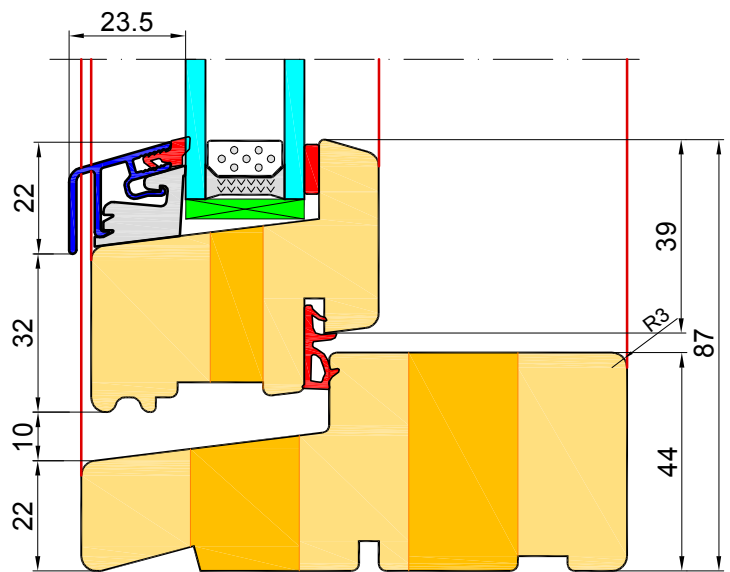

1

WINPRO

Window	Dimensions	Outer frame	Sash	Drawing	Informations	Components
		Door sill				
		Window sill				
Profile	Softline					
2-colour	No					
Product finish both sides	RAL9010					
Bottom bead color	RAL9010					
Vienna bar colour (if exists)	select					
Threshold type	Window timber threshold 44mm					
Threshold undercutting	No cutting in threshold					
No cutting in threshold	Cutting 10x12mm from inside					
Cutting 10x12mm from inside	Groove 10x10mm from inside					
Groove 10x10mm from inside						
With adjufix installation system?	Without adjufix					

2