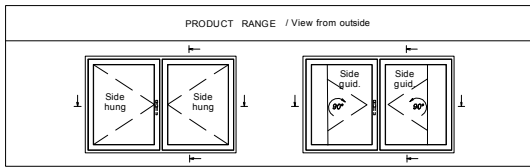

**2**

**EURO - PROFILE SOFT -FIX**

1. Height of the threshold 44mm - Standard.

2. Height of the threshold 54mm.

WINPRO

1

Window | Dimensions | **Outer frame** | Sash | Drawing | Informations | Components | Thermic co

Reference line

Trans

Direction  Horizontal  Vertical Quantity 1 transoms

Type EURO\_SLUPEK  Masonry dimensions

Mullion depth 98 mm

86 mm  
98 mm  
110 mm

2

3

Mullion vertical:  
86mm, 98mm, 110mm

Mullion horizontal:  
86mm, 98mm, 110mm

FLYING MOULION

FLYING MOULION:  
98mm, 110mm

View from inside

EURO-SH	Side Hung with espagnolette
EURO-SH_A	Side hung / Fastenerswind fitting
EURO-TH_A	Top hung / Fasteners and casement stay
EURO-SG_90	Sidestytret (Side Guided 90 degrees) with espagnolette
EURO-SG_90_A	Sidestytret (Side Guided 90 degrees) / Fastenerswind fitting
EURO-SG_180	Side Swing 180 degrees with espagnolette
EURO-SG_180_A	Side Swing 180 degrees / Fastenerswind fitting
EURO-TG_90	Topguided with espagnolette T/G
EURO-TG_90_A	Topguided with fasteners and casement stay T/G
EURO-TG_180	Tophung reversible with espagnolette T/G
EURO-FS	Fixed sash
EURO-SG_90-FE	Passive sash Sidestytret (Side Guided 90 degrees) to flying mullion
EURO-FE	Passive sash Side Hung to flying mullion
EURO-TG_90_OH	Topguided (odchylane na zewn <trz) td="" tylko="" zawiasy<=""> </trz)>