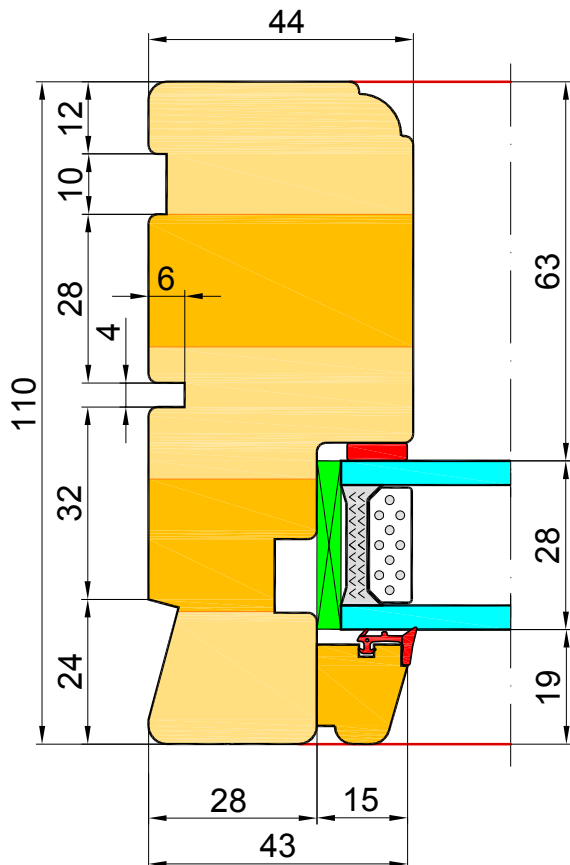

Mullion vertical:  
86mm, 98mm, 110mm

Mullion horizontal:  
86mm, 98mm, 110mm

FLYING MOULION

FLYING MOULION:  
98mm, 110mm

View from inside

EURO-SH	Side Hung with espagnolette
EURO-SH_A	Side hung / Fastenerswind fitting
EURO-TH_A	Top hung / Fasteners and casement stay
EURO-SG_90	Sidestytret (Side Guided 90 degrees) with espagnolette
EURO-SG_90_A	Sidestytret (Side Guided 90 degrees) / Fastenerswind fitting
EURO-SG_180	Side Swing 180 degrees with espagnolette
EURO-SG_180_A	Side Swing 180 degrees / Fastenerswind fitting
EURO-TG_90	Topguided with espagnolette T/G
EURO-TG_90_A	Topguided with fasteners and casement stay T/G
EURO-TG_180	Tophung reversible with espagnolette T/G
EURO-FS	Fixed sash
EURO-SG_90-FE	Passive sash Sidestytret (Side Guided 90 degrees) to flying mullion
EURO-FE	Passive sash Side Hung to flying mullion
EURO-TG_90_OH	Topguided (odchylane na zewn <trz) td="" tylko="" zawiasy<=""> </trz)>

I

II

III

IV

V

**EURO - Profile SOFT - connection of windows.**

NOTE: Drill holes for assembly screws  
The diameter of the hole is equal to the core of the screw.

NOTE: Drill holes for assembly screws  
The diameter of the hole is equal to the core of the screw.

**Frame widener:**

**20mm; 30mm; 40mm; 50mm; 60mm; 70mm; 80mm; 100mm.**

**NOTE: Drill holes for assembly screws  
The diameter of the hole is equal to the core of the screw.**

EURO - Profile CLASSIC - FIX.

Mullion vertical:  
86mm, 98mm, 110mm

Mullion horizontal:  
86mm, 98mm, 110mm