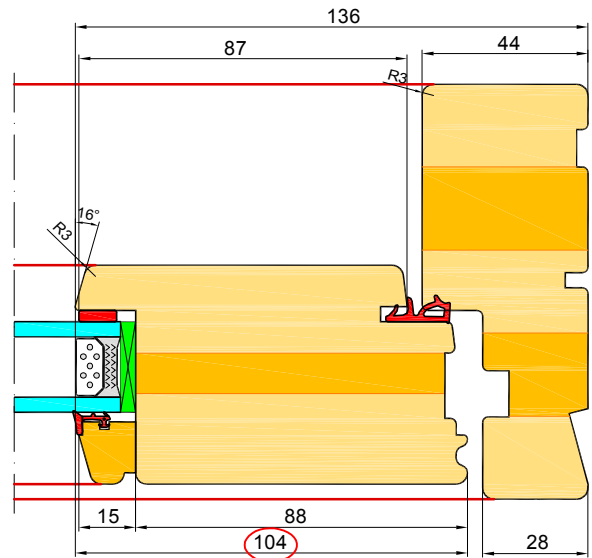

**2**

**EURO - PROFILE SOFT -FIX**

1. Height of the threshold 44mm - Standard.

2. Height of the threshold 54mm.

WINPRO

1

Window | Dimensions | **Outer frame** | Sash | Drawing | Informations | Components | Thermic co

Reference line

Trans

Direction  Horizontal  Vertical Quantity 1 transoms

Type EURO\_SLUPEK  Masonry dimensions

Mullion depth 98 mm

86 mm  
98 mm  
110 mm

2

3

Mullion vertical:  
86mm, 98mm, 110mm

Mullion horizontal:  
86mm, 98mm, 110mm

FLYING MOULION

FLYING MOULION:  
98mm, 110mm

View from inside

EURO-SH	Side Hung with espagnolette
EURO-SH_A	Side hung / Fastenerswind fitting
EURO-TH_A	Top hung / Fasteners and casement stay
EURO-SG_90	Sidestytret (Side Guided 90 degrees) with espagnolette
EURO-SG_90_A	Sidestytret (Side Guided 90 degrees) / Fastenerswind fitting
EURO-SG_180	Side Swing 180 degrees with espagnolette
EURO-SG_180_A	Side Swing 180 degrees / Fastenerswind fitting
EURO-TG_90	Topguided with espagnolette T/G
EURO-TG_90_A	Topguided with fasteners and casement stay T/G
EURO-TG_180	Tophung reversible with espagnolette T/G
EURO-FS	Fixed sash
EURO-SG_90-FE	Passive sash Sidestytret (Side Guided 90 degrees) to flying mullion
EURO-FE	Passive sash Side Hung to flying mullion
EURO-TG_90_OH	Topguided (odchylane na zewn <trz) td="" tylko="" zawiasy<=""> </trz)>

**EURO - Profile SOFT - FIX - sash profile.**

- side 55mm or 104mm,  
- top and bottom 104mm.

**WINPRO**

Sash	EURO_FIX
Fitting	EURO_FF
Filling type	Glazing
Glazing	
Sash profile top	Yes
Sash profile bottom	Yes
Sash profile side	55 mm
No	
55 mm	
104 mm	
Przedstawienie zestawu szybowego	
	Drzwi