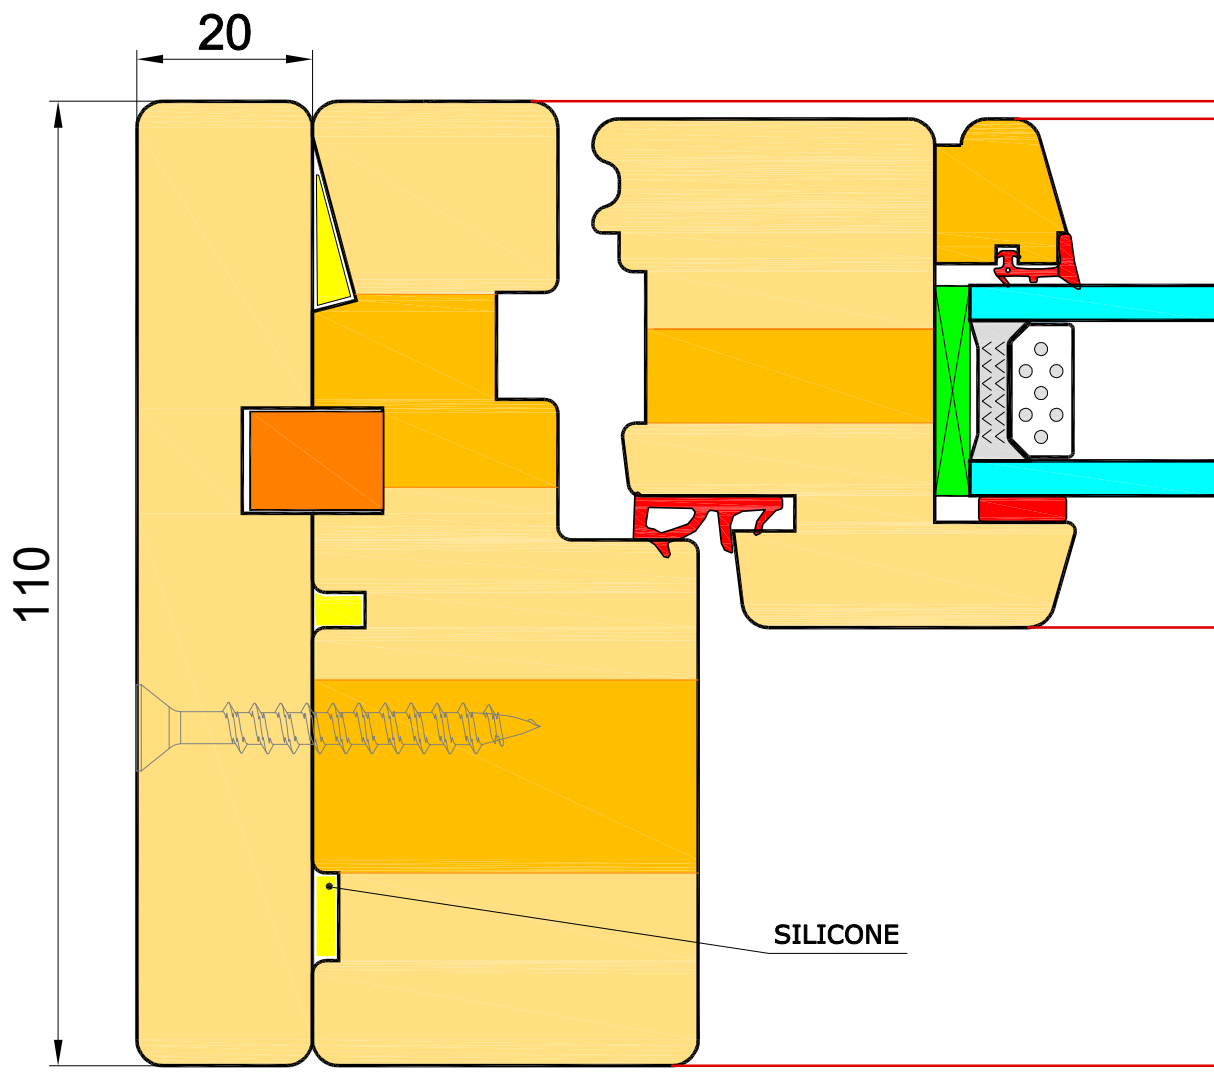

Mullion vertical:  
86mm, 98mm, 110mm

Mullion horizontal:  
86mm, 98mm, 110mm

FLYING MOULION

FLYING MOULION:  
98mm, 110mm

View from inside

EURO-SH	Side Hung with espagnolette
EURO-SH_A	Side hung / Fastenerswind fitting
EURO-TH_A	Top hung / Fasteners and casement stay
EURO-SG_90	Sidestytret (Side Guided 90 degrees) with espagnolette
EURO-SG_90_A	Sidestytret (Side Guided 90 degrees) / Fastenerswind fitting
EURO-SG_180	Side Swing 180 degrees with espagnolette
EURO-SG_180_A	Side Swing 180 degrees / Fastenerswind fitting
EURO-TG_90	Topguided with espagnolette T/G
EURO-TG_90_A	Topguided with fasteners and casement stay T/G
EURO-TG_180	Tophung reversible with espagnolette T/G
EURO-FS	Fixed sash
EURO-SG_90-FE	Passive sash Sidestytret (Side Guided 90 degrees) to flying mullion
EURO-FE	Passive sash Side Hung to flying mullion
EURO-TG_90_OH	Topguided (odchylane na zewn <trz) td="" tylko="" zawiasy<=""> </trz)>

I

II

III

IV

V

**EURO - Profile SOFT - connection of windows.**

NOTE: Drill holes for assembly screws  
The diameter of the hole is equal to the core of the screw.

NOTE: Drill holes for assembly screws  
The diameter of the hole is equal to the core of the screw.

**Frame widener:**

**20mm; 30mm; 40mm; 50mm; 60mm; 70mm; 80mm; 100mm.**

**NOTE: Drill holes for assembly screws  
The diameter of the hole is equal to the core of the screw.**

EURO - Profile CLASSIC - FIX.

Mullion vertical:  
86mm, 98mm, 110mm

Mullion horizontal:  
86mm, 98mm, 110mm