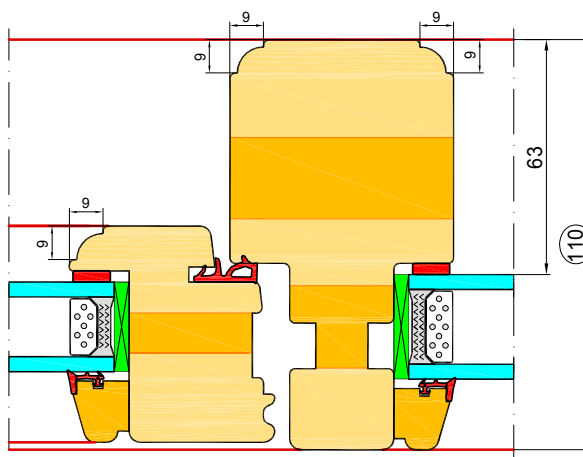

I

II

III

IV

V

**EURO - Profile SOFT - connection of windows.**

NOTE: Drill holes for assembly screws  
The diameter of the hole is equal to the core of the screw.

NOTE: Drill holes for assembly screws  
The diameter of the hole is equal to the core of the screw.

**Frame widener:**

**20mm; 30mm; 40mm; 50mm; 60mm; 70mm; 80mm; 100mm.**

**NOTE: Drill holes for assembly screws  
The diameter of the hole is equal to the core of the screw.**

EURO - Profile CLASSIC - FIX.

Mullion vertical:  
86mm, 98mm, 110mm

Mullion horizontal:  
86mm, 98mm, 110mm