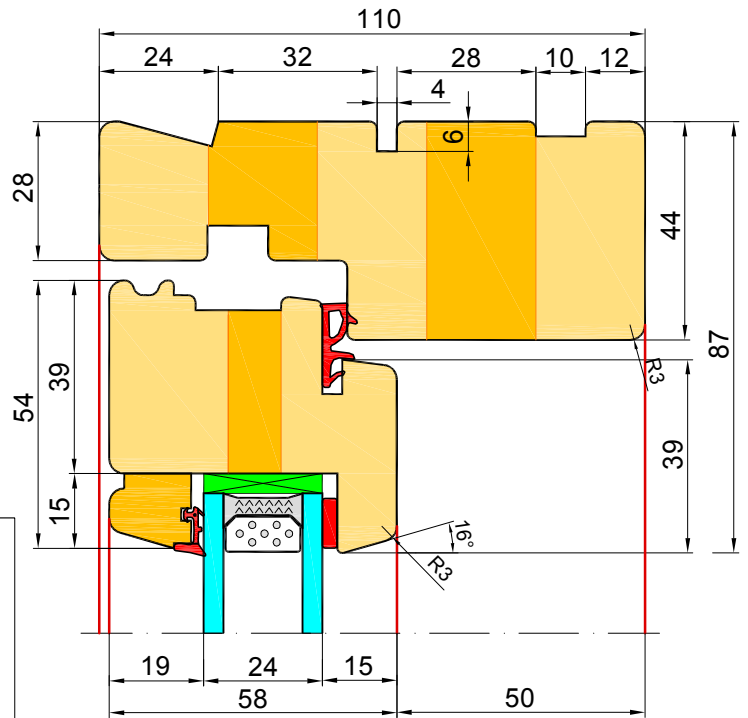

1

WINPRO

Window	Dimensions	Outer frame	Sash	Drawing	Informations	Components
		Door sill				
		Window sill				
Profile	Softline					
2-colour	No					
Product finish both sides	RAL9010					
Bottom bead color	RAL9010					
Vienna bar colour (if exists)	select					
Threshold type	Window timber threshold 44mm					
Threshold undercutting	No cutting in threshold					
No cutting in threshold	Cutting 10x12mm from inside					
Cutting 10x12mm from inside	Groove 10x10mm from inside					
Groove 10x10mm from inside						
With adjufix installation system?	Without adjufix					

2