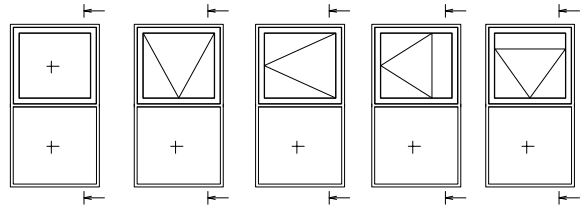

**2**

**EURO - PROFILE SOFT -FIX**

1. Height of the threshold 44mm - Standard.

2. Height of the threshold 54mm.

WINPRO

1

Window | Dimensions | **Outer frame** | Sash | Drawing | Informations | Components | Thermic co

Reference line

Trans

Direction  Horizontal  Vertical Quantity 1 transoms

Type EURO\_SLUPEK  Masonry dimensions

Mullion depth 98 mm

86 mm  
98 mm  
110 mm

2

3

Mullion vertical:  
86mm, 98mm, 110mm

Mullion horizontal:  
86mm, 98mm, 110mm

FLYING MOULION

FLYING MOULION:  
98mm, 110mm

View from inside

EURO-SH	Side Hung with espagnolette
EURO-SH_A	Side hung / Fastenerswind fitting
EURO-TH_A	Top hung / Fasteners and casement stay
EURO-SG_90	Sidestytret (Side Guided 90 degrees) with espagnolette
EURO-SG_90_A	Sidestytret (Side Guided 90 degrees) / Fastenerswind fitting
EURO-SG_180	Side Swing 180 degrees with espagnolette
EURO-SG_180_A	Side Swing 180 degrees / Fastenerswind fitting
EURO-TG_90	Topguided with espagnolette T/G
EURO-TG_90_A	Topguided with fasteners and casement stay T/G
EURO-TG_180	Tophung reversible with espagnolette T/G
EURO-FS	Fixed sash
EURO-SG_90-FE	Passive sash Sidestytret (Side Guided 90 degrees) to flying mullion
EURO-FE	Passive sash Side Hung to flying mullion
EURO-TG_90_OH	Topguided (odchylane na zewn <trz) td="" tylko="" zawiasy<=""> </trz)>

**EURO - Profile SOFT - FIX - sash profile.**

- side 55mm or 104mm,  
- top and bottom 104mm.

**WINPRO**

Sash	EURO_FIX
Fitting	EURO_FF
Filling type	Glazing
Glazing	
Sash profile top	Yes
Sash profile bottom	Yes
Sash profile side	55 mm
No	
55 mm	
104 mm	
Przedstawienie zestawu szybowego	
	Drzwi