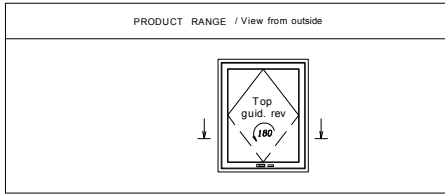

**Frame widener:**

**20mm; 30mm; 40mm; 50mm; 60mm; 70mm; 80mm; 100mm.**

**NOTE: Drill holes for assembly screws  
The diameter of the hole is equal to the core of the screw.**

EURO - Profile CLASSIC - FIX.