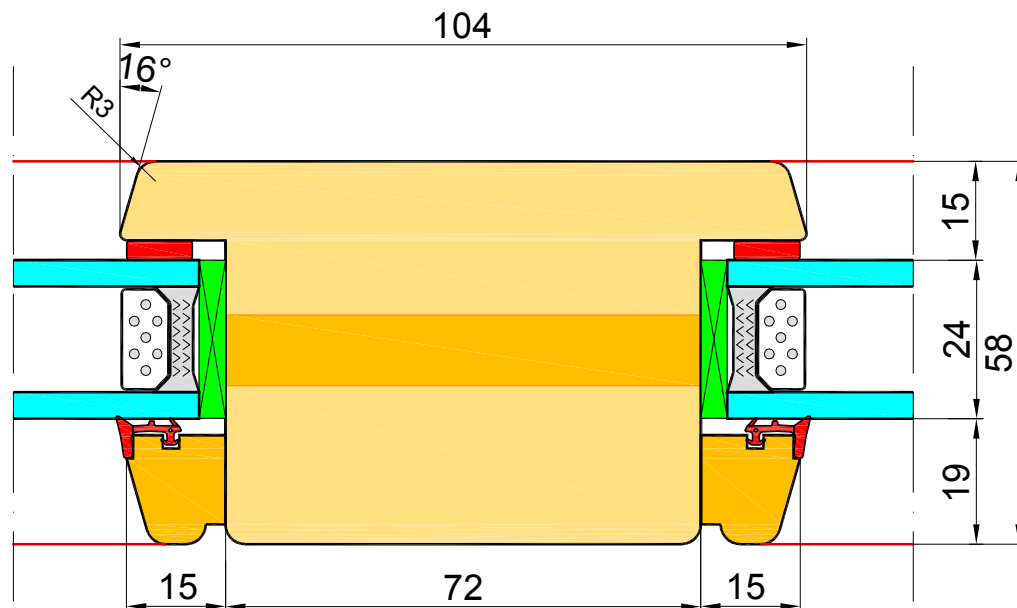

Reference line

Trans

Direction  Horizontal  Vertical Quantity 1 transoms

Type EURO\_SLUPEK  Masonry dimensions

Mullion depth 98 mm

86 mm  
98 mm  
110 mm

2

3

Mullion vertical:  
86mm, 98mm, 110mm

Mullion horizontal:  
86mm, 98mm, 110mm

FLYING MOULION

FLYING MOULION:  
98mm, 110mm

View from inside

EURO-SH	Side Hung with espagnolette
EURO-SH_A	Side hung / Fastenerswind fitting
EURO-TH_A	Top hung / Fasteners and casement stay
EURO-SG_90	Sidestytret (Side Guided 90 degrees) with espagnolette
EURO-SG_90_A	Sidestytret (Side Guided 90 degrees) / Fastenerswind fitting
EURO-SG_180	Side Swing 180 degrees with espagnolette
EURO-SG_180_A	Side Swing 180 degrees / Fastenerswind fitting
EURO-TG_90	Topguided with espagnolette T/G
EURO-TG_90_A	Topguided with fasteners and casement stay T/G
EURO-TG_180	Tophung reversible with espagnolette T/G
EURO-FS	Fixed sash
EURO-SG_90-FE	Passive sash Sidestytret (Side Guided 90 degrees) to flying mullion
EURO-FE	Passive sash Side Hung to flying mullion
EURO-TG_90_OH	Topguided (odchylane na zewn <trz) td="" tylko="" zawiasy<=""> </trz)>

**EURO - Profile SOFT - FIX - sash profile.**

- side 55mm or 104mm,  
- top and bottom 104mm.

**WINPRO**

Sash	EURO_FIX
Fitting	EURO_FF
Filling type	Glazing
Glazing	
Sash profile top	Yes
Sash profile bottom	Yes
Sash profile side	55 mm
No	
55 mm	
104 mm	
Przedstawienie zestawu szybowego	
	Drzwi

Threshold: wood

fiberglass

WINPRO	
T_G_D_WZ	Stick on glue bars - special design
WIZ_EURO_25	25mm Energy Bar
WIZ_EURO_42	42mm Energy Bar
WIZ_EURO_60	60mm Energy Bar
ZEW_EURO_25	25mm Energy Bar (without spacer between glass)
ZEW_EURO_42	42mm Energy Bar (without spacer between glass)
ZEW_EURO_60	60mm Energy Bar (without spacer between glass)
ZE 18	Inside glass bar 18mm matt gold
ZE 18N	Inside glass bar 18mm shined gold
ZE 26	Inside glass bar 26mm matt gold
ZE 8	Inside glass bar 8mm gold