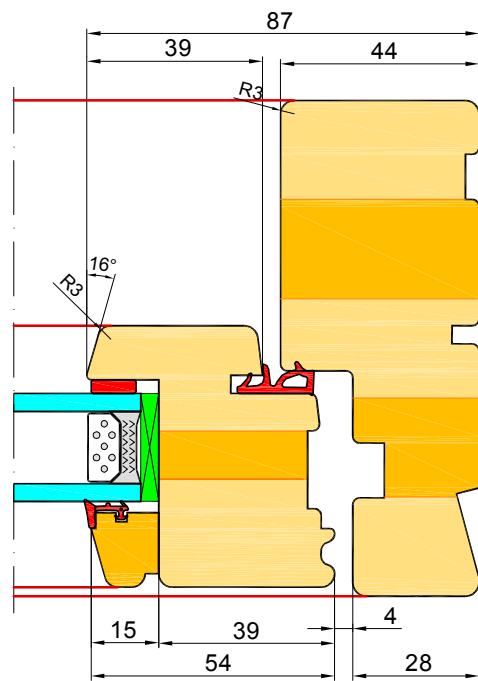

	<i>technical issue</i>	<i>description</i>	<i>notes</i>
12	ADDITIONAL OPTIONS	Corner connector 135degrees EURO + EURO Corner connector 90degrees EURO + EURO Widening 110x100 Widening 110x20 Widening 110x30 Widening 110x50 Widening 110x60 Widening 110x70 Widening 110x80 Threshold packer 15x92mm, Threshold packer 40x118mm (SAPELLI) Transport list under the fiberglass 20x45mm PURENIT: 30x60mm; 50x60; 60x60; 80x60; 90x60; 100x60; 110x60; 120x60; 130x60; 150x60; 180x60; 200x60; 210x60; 230x60; 250x60mm.	

**1**

**WINPRO**

Window	Dimensions	Outer frame	Sash	Drawing	Informations	Components
		Door sill				
		Window sill				
Profile	Softline					
2-colour	No					
Product finish both sides	RAL9010					
Bottom bead color	RAL9010					
Vienna bar colour (if exists)	select					
Threshold type	Window timber threshold 44mm					
Threshold undercutting	No cutting in threshold					
No cutting in threshold	Cutting 10x12mm from inside					
Cutting 10x12mm from inside	Groove 10x10mm from inside					
Groove 10x10mm from inside						
With adjufix installation system?	Without adjufix					

**2**

**EURO - PROFILE SOFT -FIX**

1. Height of the threshold 44mm - Standard.

2. Height of the threshold 54mm.

WINPRO

1

Window | Dimensions | **Outer frame** | Sash | Drawing | Informations | Components | Thermic co

Reference line

Trans

Direction  Horizontal  Vertical Quantity 1 transoms

Type EURO\_SLUPEK  Masonry dimensions

Mullion depth 98 mm

86 mm  
98 mm  
110 mm

2

3