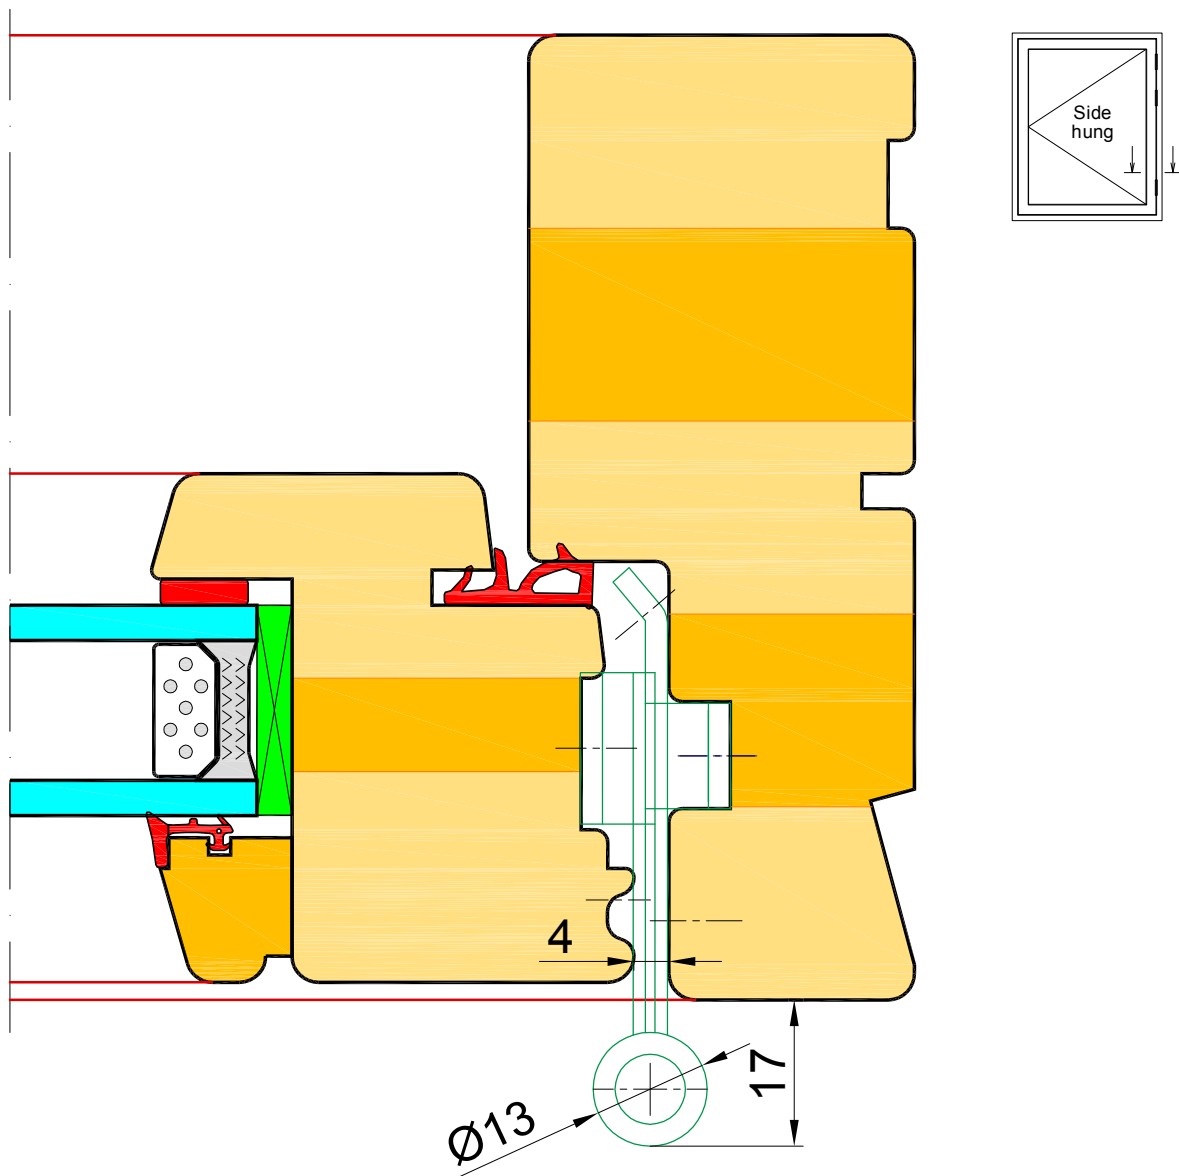

Adjufix

PVC plug  
white, brown, gray

**Outer frame**

**WINPRO**

Profile	Softline
2-colour	No
Product finish both sides	RAL9010
Bottom bead color	RAL9010
Vienna bar colour (if exists)	select
Threshold type	Window timber threshold 44mm
Threshold undercutting	No cutting in threshold
Groove to the right frame jamb	No groove
Groove to the left frame jamb	No groove
Groove to the frame head	No groove
Frame widener to thickness 120 mm.	No
With adjufix installation system?	With adjufix and timber PINE, unpainted
Without adjufix	
With adjufix and white plugs covers + adjufix screws	
With adjufix and brown plugs covers + adjufix screws	
With adjufix and grey plugs covers + adjufix screws	
With adjufix and timber PINE unpainted covers + adjufix screws	

I

II

III

IV

V

**EURO - Profile SOFT - connection of windows.**

NOTE: Drill holes for assembly screws  
The diameter of the hole is equal to the core of the screw.

NOTE: Drill holes for assembly screws  
The diameter of the hole is equal to the core of the screw.

**Frame widener:**

**20mm; 30mm; 40mm; 50mm; 60mm; 70mm; 80mm; 100mm.**

**NOTE: Drill holes for assembly screws  
The diameter of the hole is equal to the core of the screw.**

EURO - Profile CLASSIC - FIX.

Mullion vertical:  
86mm, 98mm, 110mm

Mullion horizontal:  
86mm, 98mm, 110mm