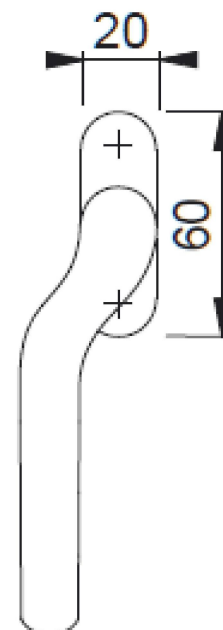

Mullion vertical:  
86mm, 98mm, 110mm

Mullion horizontal:  
86mm, 98mm, 110mm

FLYING MOULION

FLYING MOULION:  
98mm, 110mm

View from inside

EURO-SH	Side Hung with espagnolette
EURO-SH_A	Side hung / Fastenerswind fitting
EURO-TH_A	Top hung / Fasteners and casement stay
EURO-SG_90	Sidestytret (Side Guided 90 degrees) with espagnolette
EURO-SG_90_A	Sidestytret (Side Guided 90 degrees) / Fastenerswind fitting
EURO-SG_180	Side Swing 180 degrees with espagnolette
EURO-SG_180_A	Side Swing 180 degrees / Fastenerswind fitting
EURO-TG_90	Topguided with espagnolette T/G
EURO-TG_90_A	Topguided with fasteners and casement stay T/G
EURO-TG_180	Tophung reversible with espagnolette T/G
EURO-FS	Fixed sash
EURO-SG_90-FE	Passive sash Sidestytret (Side Guided 90 degrees) to flying mullion
EURO-FE	Passive sash Side Hung to flying mullion
EURO-TG_90_OH	Topguided (odchylane na zewn <trz) td="" tylko="" zawiasy<=""> </trz)>

I

II

III

IV

V

**EURO - Profile SOFT - connection of windows.**

NOTE: Drill holes for assembly screws  
The diameter of the hole is equal to the core of the screw.

NOTE: Drill holes for assembly screws  
The diameter of the hole is equal to the core of the screw.

**Frame widener:**

**20mm; 30mm; 40mm; 50mm; 60mm; 70mm; 80mm; 100mm.**

**NOTE: Drill holes for assembly screws  
The diameter of the hole is equal to the core of the screw.**

EURO - Profile CLASSIC - FIX.

Mullion vertical:  
86mm, 98mm, 110mm

Mullion horizontal:  
86mm, 98mm, 110mm