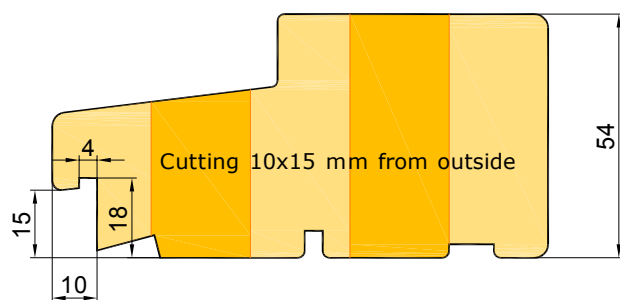

	<i>technical issue</i>	<i>description</i>	<i>notes</i>
12	ADDITIONAL OPTIONS	Corner connector 135degrees EURO + EURO Corner connector 90degrees EURO + EURO Widening 110x100 Widening 110x20 Widening 110x30 Widening 110x50 Widening 110x60 Widening 110x70 Widening 110x80 Threshold packer 15x92mm, Threshold packer 40x118mm (SAPELLI) Transport list under the fiberglass 20x45mm PURENIT: 30x60mm; 50x60; 60x60; 80x60; 90x60; 100x60; 110x60; 120x60; 130x60; 150x60; 180x60; 200x60; 210x60; 230x60; 250x60mm.	

**1**

**WINPRO**

Window	Dimensions	Outer frame	Sash	Drawing	Informations	Components
		Door sill				
		Window sill				
Profile	Softline					
2-colour	No					
Product finish both sides	RAL9010					
Bottom bead color	RAL9010					
Vienna bar colour (if exists)	select					
Threshold type	Window timber threshold 44mm					
Threshold undercutting	No cutting in threshold					
No cutting in threshold	Cutting 10x12mm from inside					
Cutting 10x12mm from inside	Groove 10x10mm from inside					
Groove 10x10mm from inside						
With adjufix installation system?	Without adjufix					

**2**

**EURO - PROFILE SOFT -FIX**

1. Height of the threshold 44mm - Standard.

2. Height of the threshold 54mm.

WINPRO

1

Window | Dimensions | **Outer frame** | Sash | Drawing | Informations | Components | Thermic co

Reference line

Trans

Direction  Horizontal  Vertical Quantity 1 transoms

Type EURO\_SLUPEK  Masonry dimensions

Mullion depth 98 mm

86 mm  
98 mm  
110 mm

2

3