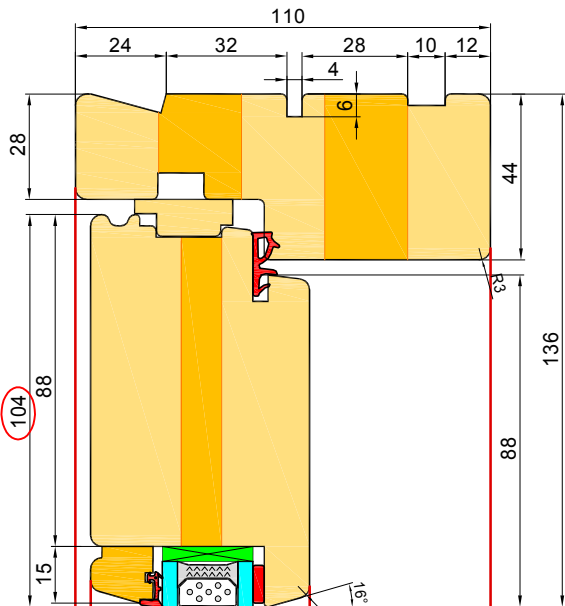

**2**

**EURO - PROFILE SOFT -FIX**

1. Height of the threshold 44mm - Standard.

2. Height of the threshold 54mm.

WINPRO

1

Window | Dimensions | **Outer frame** | Sash | Drawing | Informations | Components | Thermic co

Reference line

Trans

Direction  Horizontal  Vertical Quantity 1 transoms

Type EURO\_SLUPEK  Masonry dimensions

Mullion depth 98 mm

86 mm  
98 mm  
110 mm

2

3

Mullion vertical:  
86mm, 98mm, 110mm

Mullion horizontal:  
86mm, 98mm, 110mm

FLYING MOULION

FLYING MOULION:  
98mm, 110mm

View from inside

EURO-SH	Side Hung with espagnolette
EURO-SH_A	Side hung / Fastenerswind fitting
EURO-TH_A	Top hung / Fasteners and casement stay
EURO-SG_90	Sidestytret (Side Guided 90 degrees) with espagnolette
EURO-SG_90_A	Sidestytret (Side Guided 90 degrees) / Fastenerswind fitting
EURO-SG_180	Side Swing 180 degrees with espagnolette
EURO-SG_180_A	Side Swing 180 degrees / Fastenerswind fitting
EURO-TG_90	Topguided with espagnolette T/G
EURO-TG_90_A	Topguided with fasteners and casement stay T/G
EURO-TG_180	Tophung reversible with espagnolette T/G
EURO-FS	Fixed sash
EURO-SG_90-FE	Passive sash Sidestytret (Side Guided 90 degrees) to flying mullion
EURO-FE	Passive sash Side Hung to flying mullion
EURO-TG_90_OH	Topguided (odchylane na zewn <trz) td="" tylko="" zawiasy<=""> </trz)>

**EURO - Profile SOFT - FIX - sash profile.**

- side 55mm or 104mm,  
- top and bottom 104mm.

**WINPRO**

Sash	EURO_FIX
Fitting	EURO_FF
Filling type	Glazing
Glazing	
Sash profile top	Yes
Sash profile bottom	Yes
Sash profile side	55 mm
No	
55 mm	
104 mm	
Przedstawienie zestawu szybowego	
	Drzwi