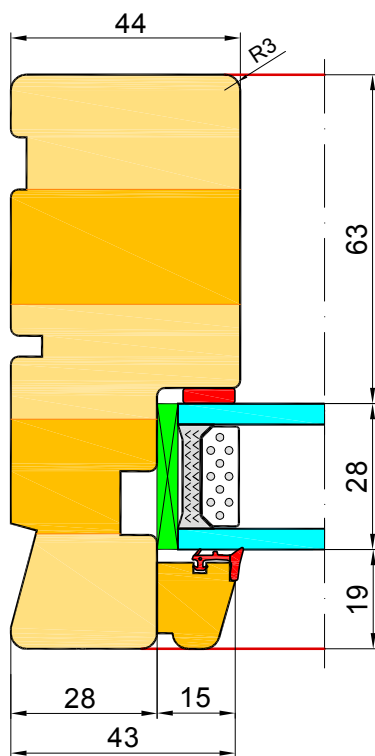

	<i>technical issue</i>	<i>description</i>	<i>notes</i>
12	ADDITIONAL OPTIONS	Corner connector 135degrees EURO + EURO Corner connector 90degrees EURO + EURO Widening 110x100 Widening 110x20 Widening 110x30 Widening 110x50 Widening 110x60 Widening 110x70 Widening 110x80 Threshold packer 15x92mm, Threshold packer 40x118mm (SAPELLI) Transport list under the fiberglass 20x45mm PURENIT: 30x60mm; 50x60; 60x60; 80x60; 90x60; 100x60; 110x60; 120x60; 130x60; 150x60; 180x60; 200x60; 210x60; 230x60; 250x60mm.	

**1**

**WINPRO**

Window	Dimensions	Outer frame	Sash	Drawing	Informations	Components
		Door sill				
		Window sill				
Profile	Softline					
2-colour	No					
Product finish both sides	RAL9010					
Bottom bead color	RAL9010					
Vienna bar colour (if exists)	select					
Threshold type	Window timber threshold 44mm					
Threshold undercutting	No cutting in threshold					
No cutting in threshold	Cutting 10x12mm from inside					
Cutting 10x12mm from inside	Groove 10x10mm from inside					
Groove 10x10mm from inside						
With adjufix installation system?	Without adjufix					

**2**

**EURO - PROFILE SOFT -FIX**

1. Height of the threshold 44mm - Standard.

2. Height of the threshold 54mm.

WINPRO

1

Window | Dimensions | **Outer frame** | Sash | Drawing | Informations | Components | Thermic co

Reference line

Trans

Direction  Horizontal  Vertical Quantity 1 transoms

Type EURO\_SLUPEK  Masonry dimensions

Mullion depth 98 mm

86 mm  
98 mm  
110 mm

2

3