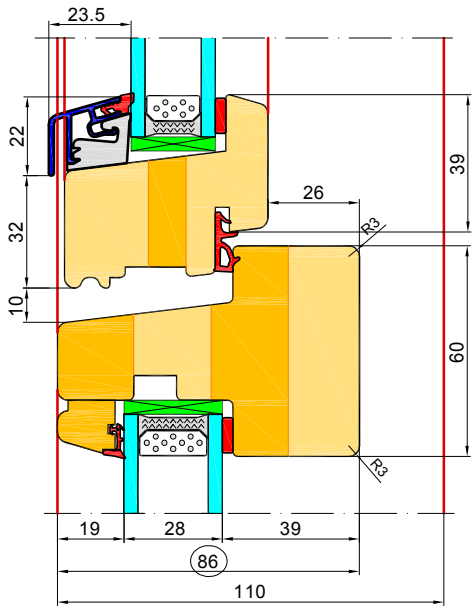

**2**

**EURO - PROFILE SOFT -FIX**

1. Height of the threshold 44mm - Standard.

2. Height of the threshold 54mm.

WINPRO

1

Window | Dimensions | **Outer frame** | Sash | Drawing | Informations | Components | Thermic co

Reference line

Trans

Direction  Horizontal  Vertical Quantity 1 transoms

Type EURO\_SLUPEK  Masonry dimensions

Mullion depth 98 mm

86 mm  
98 mm  
110 mm

2

3

Mullion vertical:  
86mm, 98mm, 110mm

Mullion horizontal:  
86mm, 98mm, 110mm

FLYING MOULION

FLYING MOULION:  
98mm, 110mm

View from inside

EURO-SH	Side Hung with espagnolette
EURO-SH_A	Side hung / Fastenerswind fitting
EURO-TH_A	Top hung / Fasteners and casement stay
EURO-SG_90	Sidestytret (Side Guided 90 degrees) with espagnolette
EURO-SG_90_A	Sidestytret (Side Guided 90 degrees) / Fastenerswind fitting
EURO-SG_180	Side Swing 180 degrees with espagnolette
EURO-SG_180_A	Side Swing 180 degrees / Fastenerswind fitting
EURO-TG_90	Topguided with espagnolette T/G
EURO-TG_90_A	Topguided with fasteners and casement stay T/G
EURO-TG_180	Tophung reversible with espagnolette T/G
EURO-FS	Fixed sash
EURO-SG_90-FE	Passive sash Sidestytret (Side Guided 90 degrees) to flying mullion
EURO-FE	Passive sash Side Hung to flying mullion
EURO-TG_90_OH	Topguided (odchylane na zewn <trz) td="" tylko="" zawiasy<=""> </trz)>

**EURO - Profile SOFT - FIX - sash profile.**

- side 55mm or 104mm,  
- top and bottom 104mm.

**WINPRO**

Sash	EURO_FIX
Fitting	EURO_FF
Filling type	Glazing
Glazing	
Sash profile top	Yes
Sash profile bottom	Yes
Sash profile side	55 mm
No	
55 mm	
104 mm	
Przedstawienie zestawu szybowego	
	Drzwi