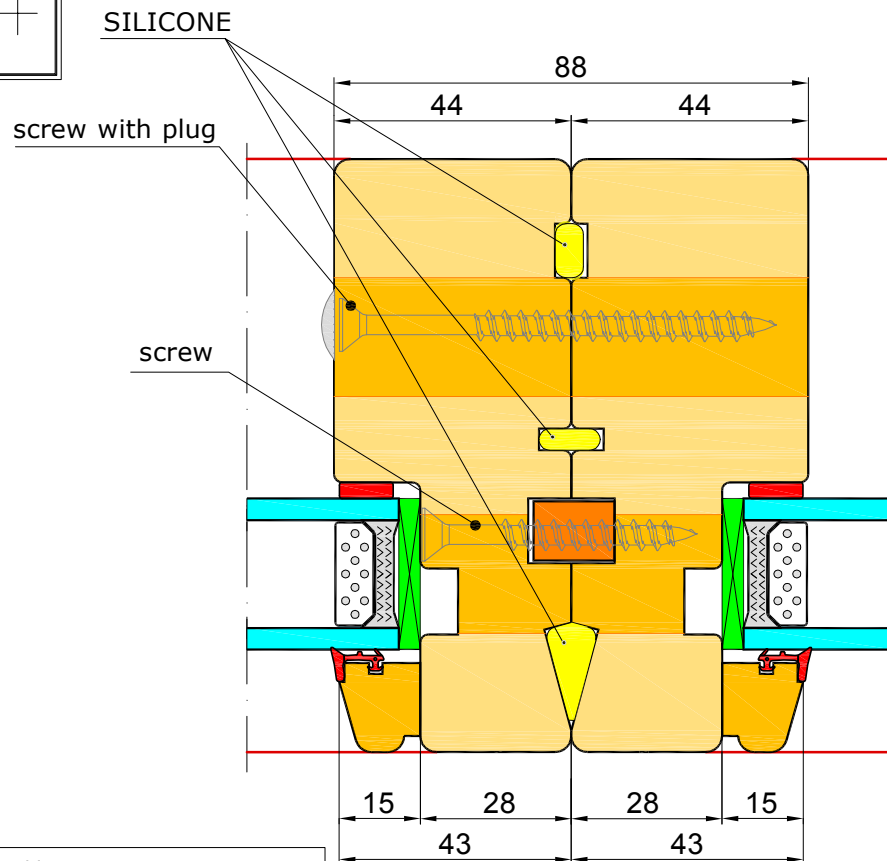

I

II

III

IV

V

**EURO - Profile SOFT - connection of windows.**

NOTE: Drill holes for assembly screws  
The diameter of the hole is equal to the core of the screw.

NOTE: Drill holes for assembly screws  
The diameter of the hole is equal to the core of the screw.

**Frame widener:**

**20mm; 30mm; 40mm; 50mm; 60mm; 70mm; 80mm; 100mm.**

**NOTE: Drill holes for assembly screws  
The diameter of the hole is equal to the core of the screw.**

EURO - Profile CLASSIC - FIX.

Mullion vertical:  
86mm, 98mm, 110mm

Mullion horizontal:  
86mm, 98mm, 110mm