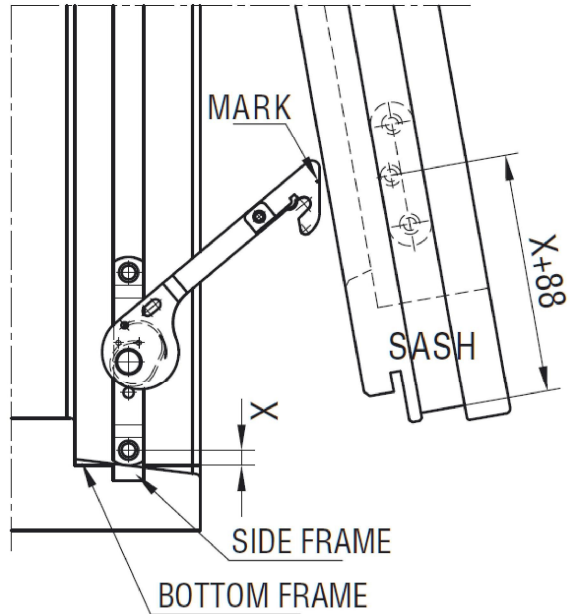

Threshold: wood

fiberglass

WINPRO	
T_G_D_WZ	Stick on glue bars - special design
WIZ_EURO_25	25mm Energy Bar
WIZ_EURO_42	42mm Energy Bar
WIZ_EURO_60	60mm Energy Bar
ZEW_EURO_25	25mm Energy Bar (without spacer between glass)
ZEW_EURO_42	42mm Energy Bar (without spacer between glass)
ZEW_EURO_60	60mm Energy Bar (without spacer between glass)
ZE 18	Inside glass bar 18mm matt gold
ZE 18N	Inside glass bar 18mm shined gold
ZE 26	Inside glass bar 26mm matt gold
ZE 8	Inside glass bar 8mm gold

Adjufix

PVC plug  
white, brown, gray

**Outer frame**

**WINPRO**

Profile	Softline
2-colour	No
Product finish both sides	RAL9010
Bottom bead color	RAL9010
Vienna bar colour (if exists)	select
Threshold type	Window timber threshold 44mm
Threshold undercutting	No cutting in threshold
Groove to the right frame jamb	No groove
Groove to the left frame jamb	No groove
Groove to the frame head	No groove
Frame widener to thickness 120 mm.	No
With adjufix installation system?	With adjufix and timber PINE, unpainted
Without adjufix	
With adjufix and white plugs covers + adjufix screws	
With adjufix and brown plugs covers + adjufix screws	
With adjufix and grey plugs covers + adjufix screws	
With adjufix and timber PINE unpainted covers + adjufix screws	

**Frame widener:**

**20mm; 30mm; 40mm; 50mm; 60mm; 70mm; 80mm; 100mm.**

**NOTE: Drill holes for assembly screws  
The diameter of the hole is equal to the core of the screw.**

EURO - Profile CLASSIC - FIX.

Mullion vertical:  
86mm, 98mm, 110mm

Mullion horizontal:  
86mm, 98mm, 110mm