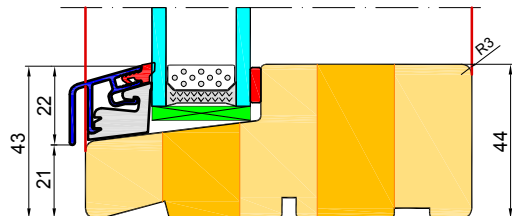

**2**

**EURO - PROFILE SOFT -FIX**

1. Height of the threshold 44mm - Standard.

2. Height of the threshold 54mm.

WINPRO

1

Window | Dimensions | **Outer frame** | Sash | Drawing | Informations | Components | Thermic co

Reference line

Trans

Direction  Horizontal  Vertical Quantity 1 transoms

Type EURO\_SLUPEK  Masonry dimensions

Mullion depth 98 mm

86 mm  
98 mm  
110 mm

2

3

Mullion vertical:  
86mm, 98mm, 110mm

Mullion horizontal:  
86mm, 98mm, 110mm

FLYING MOULION

FLYING MOULION:  
98mm, 110mm

View from inside

EURO-SH	Side Hung with espagnolette
EURO-SH_A	Side hung / Fastenerswind fitting
EURO-TH_A	Top hung / Fasteners and casement stay
EURO-SG_90	Sidestytret (Side Guided 90 degrees) with espagnolette
EURO-SG_90_A	Sidestytret (Side Guided 90 degrees) / Fastenerswind fitting
EURO-SG_180	Side Swing 180 degrees with espagnolette
EURO-SG_180_A	Side Swing 180 degrees / Fastenerswind fitting
EURO-TG_90	Topguided with espagnolette T/G
EURO-TG_90_A	Topguided with fasteners and casement stay T/G
EURO-TG_180	Tophung reversible with espagnolette T/G
EURO-FS	Fixed sash
EURO-SG_90-FE	Passive sash Sidestytret (Side Guided 90 degrees) to flying mullion
EURO-FE	Passive sash Side Hung to flying mullion
EURO-TG_90_OH	Topguided (odchylane na zewn <trz) td="" tylko="" zawiasy<=""> </trz)>

**EURO - Profile SOFT - FIX - sash profile.**

- side 55mm or 104mm,  
- top and bottom 104mm.

**WINPRO**

Sash	EURO_FIX
Fitting	EURO_FF
Filling type	Glazing
Glazing	
Sash profile top	Yes
Sash profile bottom	Yes
Sash profile side	55 mm
No	
55 mm	
104 mm	
Przedstawienie zestawu szybowego	
	Drzwi