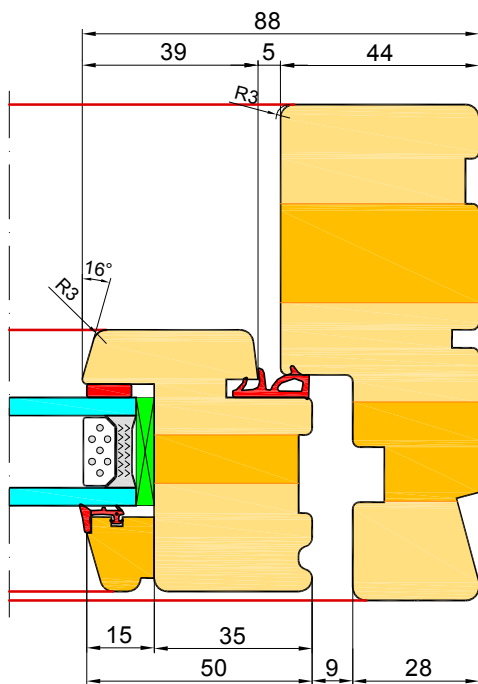

	<i>technical issue</i>	<i>description</i>	<i>notes</i>
12	ADDITIONAL OPTIONS	Corner connector 135degrees EURO + EURO Corner connector 90degrees EURO + EURO Widening 110x100 Widening 110x20 Widening 110x30 Widening 110x50 Widening 110x60 Widening 110x70 Widening 110x80 Threshold packer 15x92mm, Threshold packer 40x118mm (SAPELLI) Transport list under the fiberglass 20x45mm PURENIT: 30x60mm; 50x60; 60x60; 80x60; 90x60; 100x60; 110x60; 120x60; 130x60; 150x60; 180x60; 200x60; 210x60; 230x60; 250x60mm.	

**1**

**WINPRO**

Window	Dimensions	Outer frame	Sash	Drawing	Informations	Components
		Door sill				
		Window sill				
Profile	Softline					
2-colour	No					
Product finish both sides	RAL9010					
Bottom bead color	RAL9010					
Vienna bar colour (if exists)	select					
Threshold type	Window timber threshold 44mm					
Threshold undercutting	No cutting in threshold					
No cutting in threshold	Cutting 10x12mm from inside					
Cutting 10x12mm from inside	Groove 10x10mm from inside					
Groove 10x10mm from inside						
With adjufix installation system?	Without adjufix					

**2**

**EURO - PROFILE SOFT -FIX**

1. Height of the threshold 44mm - Standard.

2. Height of the threshold 54mm.

WINPRO

1

Window | Dimensions | **Outer frame** | Sash | Drawing | Informations | Components | Thermic co