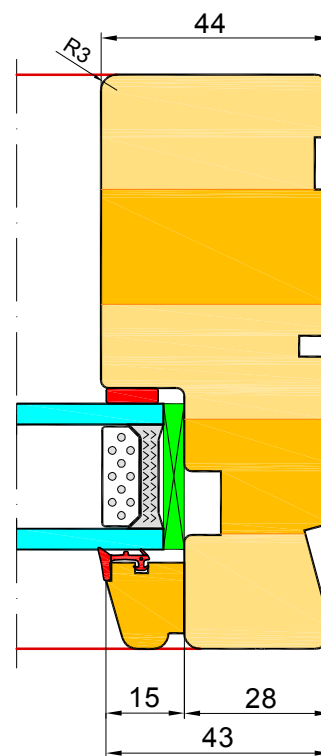

	<i>technical issue</i>	<i>description</i>	<i>notes</i>
12	ADDITIONAL OPTIONS	Corner connector 135degrees EURO + EURO Corner connector 90degrees EURO + EURO Widening 110x100 Widening 110x20 Widening 110x30 Widening 110x50 Widening 110x60 Widening 110x70 Widening 110x80 Threshold packer 15x92mm, Threshold packer 40x118mm (SAPELLI) Transport list under the fiberglass 20x45mm PURENIT: 30x60mm; 50x60; 60x60; 80x60; 90x60; 100x60; 110x60; 120x60; 130x60; 150x60; 180x60; 200x60; 210x60; 230x60; 250x60mm.	

**1**

**WINPRO**

Window	Dimensions	Outer frame	Sash	Drawing	Informations	Components
		Door sill				
		Window sill				
Profile	Softline					
2-colour	No					
Product finish both sides	RAL9010					
Bottom bead color	RAL9010					
Vienna bar colour (if exists)	select					
Threshold type	Window timber threshold 44mm					
Threshold undercutting	No cutting in threshold					
No cutting in threshold	Cutting 10x12mm from inside					
Cutting 10x12mm from inside	Groove 10x10mm from inside					
Groove 10x10mm from inside						
With adjufix installation system?	Without adjufix					

**2**

**EURO - PROFILE SOFT -FIX**

1. Height of the threshold 44mm - Standard.

2. Height of the threshold 54mm.

WINPRO

1

Window | Dimensions | **Outer frame** | Sash | Drawing | Informations | Components | Thermic co

Reference line

Trans

Direction  Horizontal  Vertical Quantity 1 transoms

Type EURO\_SLUPEK  Masonry dimensions

Mullion depth 98 mm

86 mm  
98 mm  
110 mm

2

3