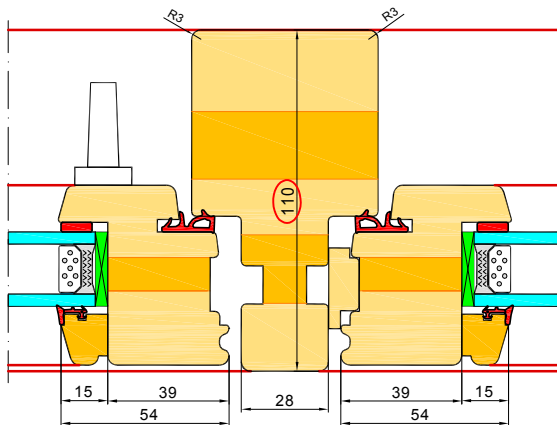

**2**

**EURO - PROFILE SOFT -FIX**

1. Height of the threshold 44mm - Standard.

2. Height of the threshold 54mm.

WINPRO

1

Window | Dimensions | **Outer frame** | Sash | Drawing | Informations | Components | Thermic co

Reference line

Trans

Direction  Horizontal  Vertical Quantity 1 transoms

Type EURO\_SLUPEK  Masonry dimensions

Mullion depth 98 mm

86 mm  
98 mm  
110 mm

2

3

Mullion vertical:  
86mm, 98mm, 110mm

Mullion horizontal:  
86mm, 98mm, 110mm

FLYING MOULION

FLYING MOULION:  
98mm, 110mm

View from inside

EURO-SH	Side Hung with espagnolette
EURO-SH_A	Side hung / Fastenerswind fitting
EURO-TH_A	Top hung / Fasteners and casement stay
EURO-SG_90	Sidestytret (Side Guided 90 degrees) with espagnolette
EURO-SG_90_A	Sidestytret (Side Guided 90 degrees) / Fastenerswind fitting
EURO-SG_180	Side Swing 180 degrees with espagnolette
EURO-SG_180_A	Side Swing 180 degrees / Fastenerswind fitting
EURO-TG_90	Topguided with espagnolette T/G
EURO-TG_90_A	Topguided with fasteners and casement stay T/G
EURO-TG_180	Tophung reversible with espagnolette T/G
EURO-FS	Fixed sash
EURO-SG_90-FE	Passive sash Sidestytret (Side Guided 90 degrees) to flying mullion
EURO-FE	Passive sash Side Hung to flying mullion
EURO-TG_90_OH	Topguided (odchylane na zewn <trz) td="" tylko="" zawiasy<=""> </trz)>

**EURO - Profile SOFT - FIX - sash profile.**

- side 55mm or 104mm,  
- top and bottom 104mm.

**WINPRO**

Sash	EURO_FIX
Fitting	EURO_FF
Filling type	Glazing
Glazing	
Sash profile top	Yes
Sash profile bottom	Yes
Sash profile side	55 mm
No	
55 mm	
104 mm	
Przedstawienie zestawu szybowego	
	Drzwi