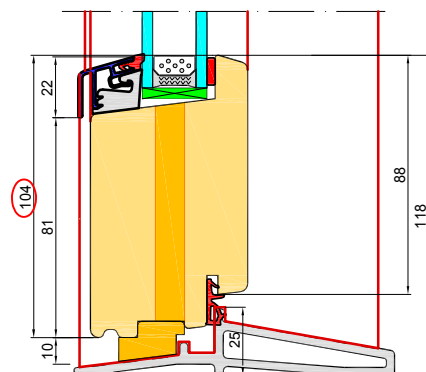

**2**

**EURO - PROFILE SOFT -FIX**

1. Height of the threshold 44mm - Standard.

2. Height of the threshold 54mm.

WINPRO

1

Window | Dimensions | **Outer frame** | Sash | Drawing | Informations | Components | Thermic co

Mullion vertical:  
86mm, 98mm, 110mm

Mullion horizontal:  
86mm, 98mm, 110mm

FLYING MOULION

FLYING MOULION:  
98mm, 110mm

View from inside

EURO-SH	Side Hung with espagnolette
EURO-SH_A	Side hung / Fastenerswind fitting
EURO-TH_A	Top hung / Fasteners and casement stay
EURO-SG_90	Sidestytret (Side Guided 90 degrees) with espagnolette
EURO-SG_90_A	Sidestytret (Side Guided 90 degrees) / Fastenerswind fitting
EURO-SG_180	Side Swing 180 degrees with espagnolette
EURO-SG_180_A	Side Swing 180 degrees / Fastenerswind fitting
EURO-TG_90	Topguided with espagnolette T/G
EURO-TG_90_A	Topguided with fasteners and casement stay T/G
EURO-TG_180	Tophung reversible with espagnolette T/G
EURO-FS	Fixed sash
EURO-SG_90-FE	Passive sash Sidestytret (Side Guided 90 degrees) to flying mullion
EURO-FE	Passive sash Side Hung to flying mullion
EURO-TG_90_OH	Topguided (odchylane na zewn <trz) td="" tylko="" zawiasy<=""> </trz)>

**EURO - Profile SOFT - FIX - sash profile.**

- side 55mm or 104mm,  
- top and bottom 104mm.

**WINPRO**

Sash	EURO_FIX
Fitting	EURO_FF
Filling type	Glazing
Glazing	
Sash profile top	Yes
Sash profile bottom	Yes
Sash profile side	55 mm
No	
55 mm	
104 mm	
Przedstawienie zestawu szybowego	
	Drzwi

Threshold: wood

fiberglass

WINPRO	
T_G_D_WZ	Stick on glue bars - special design
WIZ_EURO_25	25mm Energy Bar
WIZ_EURO_42	42mm Energy Bar
WIZ_EURO_60	60mm Energy Bar
ZEW_EURO_25	25mm Energy Bar (without spacer between glass)
ZEW_EURO_42	42mm Energy Bar (without spacer between glass)
ZEW_EURO_60	60mm Energy Bar (without spacer between glass)
ZE 18	Inside glass bar 18mm matt gold
ZE 18N	Inside glass bar 18mm shined gold
ZE 26	Inside glass bar 26mm matt gold
ZE 8	Inside glass bar 8mm gold