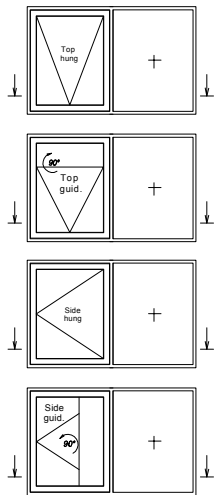

	<i>technical issue</i>	<i>description</i>	<i>notes</i>
12	ADDITIONAL OPTIONS	Corner connector 135degrees EURO + EURO Corner connector 90degrees EURO + EURO Widening 110x100 Widening 110x20 Widening 110x30 Widening 110x50 Widening 110x60 Widening 110x70 Widening 110x80 Threshold packer 15x92mm, Threshold packer 40x118mm (SAPELLI) Transport list under the fiberglass 20x45mm PURENIT: 30x60mm; 50x60; 60x60; 80x60; 90x60; 100x60; 110x60; 120x60; 130x60; 150x60; 180x60; 200x60; 210x60; 230x60; 250x60mm.	

**1**

**WINPRO**

Window	Dimensions	Outer frame	Sash	Drawing	Informations	Components
		Door sill				
		Window sill				
Profile	Softline					
2-colour	No					
Product finish both sides	RAL9010					
Bottom bead color	RAL9010					
Vienna bar colour (if exists)	select					
Threshold type	Window timber threshold 44mm					
Threshold undercutting	No cutting in threshold					
No cutting in threshold	Cutting 10x12mm from inside					
Cutting 10x12mm from inside	Groove 10x10mm from inside					
Groove 10x10mm from inside						
With adjufix installation system?	Without adjufix					

**2**

**EURO - PROFILE SOFT -FIX**

1. Height of the threshold 44mm - Standard.

2. Height of the threshold 54mm.

WINPRO

1

Window | Dimensions | **Outer frame** | Sash | Drawing | Informations | Components | Thermic co

Reference line

Trans

Direction  Horizontal  Vertical Quantity 1 transoms

Type EURO\_SLUPEK  Masonry dimensions

Mullion depth 98 mm

86 mm  
98 mm  
110 mm

2

3