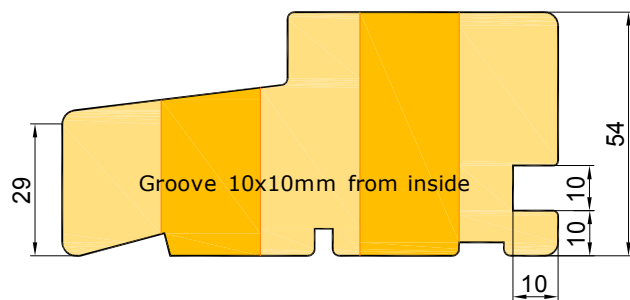

	<i>technical issue</i>	<i>description</i>	<i>notes</i>
12	ADDITIONAL OPTIONS	Corner connector 135degrees EURO + EURO Corner connector 90degrees EURO + EURO Widening 110x100 Widening 110x20 Widening 110x30 Widening 110x50 Widening 110x60 Widening 110x70 Widening 110x80 Threshold packer 15x92mm, Threshold packer 40x118mm (SAPELLI) Transport list under the fiberglass 20x45mm PURENIT: 30x60mm; 50x60; 60x60; 80x60; 90x60; 100x60; 110x60; 120x60; 130x60; 150x60; 180x60; 200x60; 210x60; 230x60; 250x60mm.	

**1**

**WINPRO**

Window	Dimensions	Outer frame	Sash	Drawing	Informations	Components
		Door sill				
		Window sill				
Profile	Softline					
2-colour	No					
Product finish both sides	RAL9010					
Bottom bead color	RAL9010					
Vienna bar colour (if exists)	select					
Threshold type	Window timber threshold 44mm					
Threshold undercutting	No cutting in threshold					
No cutting in threshold	Cutting 10x12mm from inside					
Cutting 10x12mm from inside	Groove 10x10mm from inside					
Groove 10x10mm from inside						
With adjufix installation system?	Without adjufix					

**2**

**EURO - PROFILE SOFT -FIX**

1. Height of the threshold 44mm - Standard.

2. Height of the threshold 54mm.

WINPRO

1

Window | Dimensions | **Outer frame** | Sash | Drawing | Informations | Components | Thermic co

Reference line

Trans

Direction  Horizontal  Vertical Quantity 1 transoms

Type EURO\_SLUPEK  Masonry dimensions

Mullion depth 98 mm

86 mm  
98 mm  
110 mm

2

3