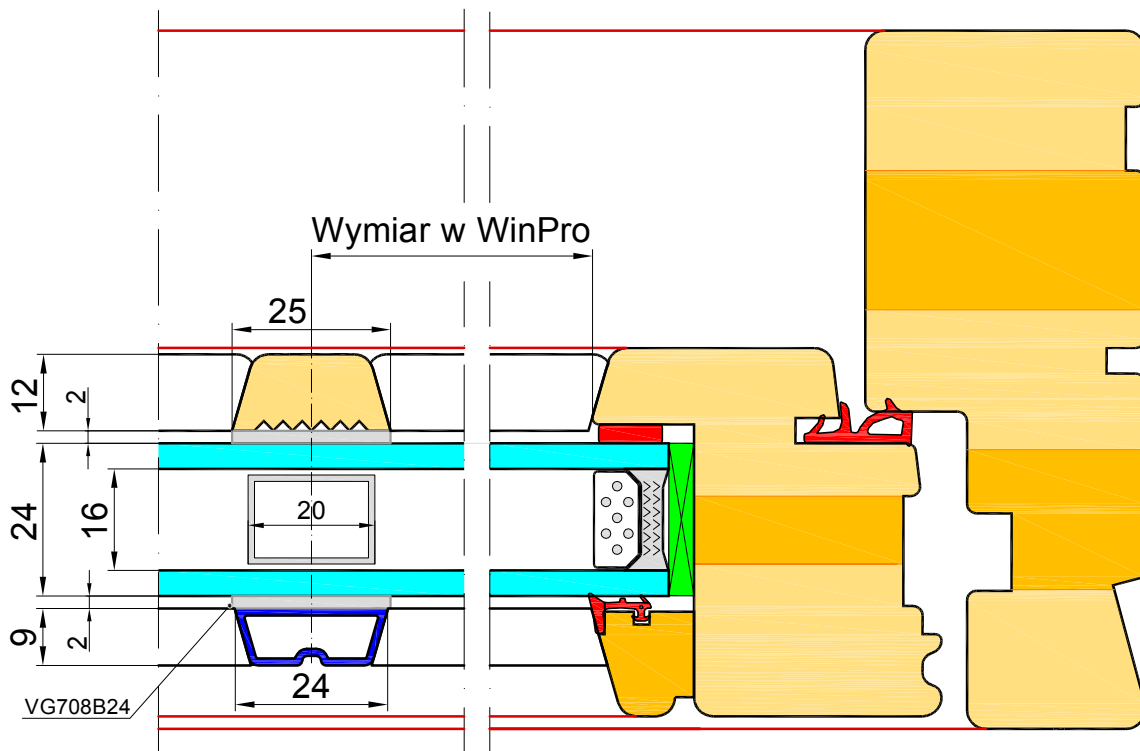

Mullion vertical:  
86mm, 98mm, 110mm

Mullion horizontal:  
86mm, 98mm, 110mm

FLYING MOULION

FLYING MOULION:  
98mm, 110mm

View from inside

EURO-SH	Side Hung with espagnolette
EURO-SH_A	Side hung / Fastenerswind fitting
EURO-TH_A	Top hung / Fasteners and casement stay
EURO-SG_90	Sidestytret (Side Guided 90 degrees) with espagnolette
EURO-SG_90_A	Sidestytret (Side Guided 90 degrees) / Fastenerswind fitting
EURO-SG_180	Side Swing 180 degrees with espagnolette
EURO-SG_180_A	Side Swing 180 degrees / Fastenerswind fitting
EURO-TG_90	Topguided with espagnolette T/G
EURO-TG_90_A	Topguided with fasteners and casement stay T/G
EURO-TG_180	Tophung reversible with espagnolette T/G
EURO-FS	Fixed sash
EURO-SG_90-FE	Passive sash Sidestytret (Side Guided 90 degrees) to flying mullion
EURO-FE	Passive sash Side Hung to flying mullion
EURO-TG_90_OH	Topguided (odchylane na zewn <trz) td="" tylko="" zawiasy<=""> </trz)>

**EURO - Profile SOFT - FIX - sash profile.**

- side 55mm or 104mm,  
- top and bottom 104mm.

**WINPRO**

Sash	EURO_FIX
Fitting	EURO_FF
Filling type	Glazing
Glazing	
Sash profile top	Yes
Sash profile bottom	Yes
Sash profile side	55 mm
No	
55 mm	
104 mm	
Przedstawienie zestawu szybowego	
	Drzwi

Threshold: wood

fiberglass

WINPRO	
T_G_D_WZ	Stick on glue bars - special design
WIZ_EURO_25	25mm Energy Bar
WIZ_EURO_42	42mm Energy Bar
WIZ_EURO_60	60mm Energy Bar
ZEW_EURO_25	25mm Energy Bar (without spacer between glass)
ZEW_EURO_42	42mm Energy Bar (without spacer between glass)
ZEW_EURO_60	60mm Energy Bar (without spacer between glass)
ZE 18	Inside glass bar 18mm matt gold
ZE 18N	Inside glass bar 18mm shined gold
ZE 26	Inside glass bar 26mm matt gold
ZE 8	Inside glass bar 8mm gold