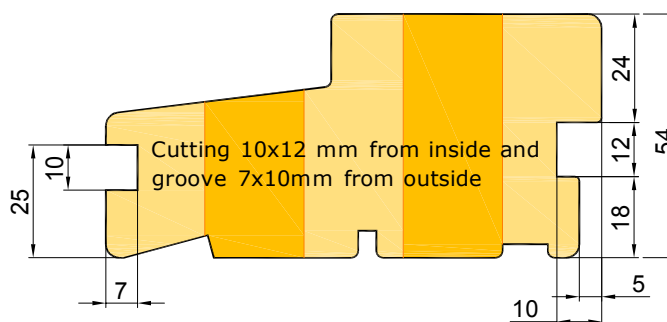

	<i>technical issue</i>	<i>description</i>	<i>notes</i>
12	ADDITIONAL OPTIONS	Corner connector 135degrees EURO + EURO Corner connector 90degrees EURO + EURO Widening 110x100 Widening 110x20 Widening 110x30 Widening 110x50 Widening 110x60 Widening 110x70 Widening 110x80 Threshold packer 15x92mm, Threshold packer 40x118mm (SAPELLI) Transport list under the fiberglass 20x45mm PURENIT: 30x60mm; 50x60; 60x60; 80x60; 90x60; 100x60; 110x60; 120x60; 130x60; 150x60; 180x60; 200x60; 210x60; 230x60; 250x60mm.	

**1**

**WINPRO**

Window	Dimensions	Outer frame	Sash	Drawing	Informations	Components
		Door sill				
		Window sill				
Profile	Softline					
2-colour	No					
Product finish both sides	RAL9010					
Bottom bead color	RAL9010					
Vienna bar colour (if exists)	select					
Threshold type	Window timber threshold 44mm					
Threshold undercutting	No cutting in threshold					
No cutting in threshold	Cutting 10x12mm from inside					
Cutting 10x12mm from inside	Groove 10x10mm from inside					
Groove 10x10mm from inside						
With adjufix installation system?	Without adjufix					

**2**

**EURO - PROFILE SOFT -FIX**

1. Height of the threshold 44mm - Standard.

2. Height of the threshold 54mm.

WINPRO

1

Window | Dimensions | **Outer frame** | Sash | Drawing | Informations | Components | Thermic co

Reference line

Trans

Direction  Horizontal  Vertical Quantity 1 transoms

Type EURO\_SLUPEK  Masonry dimensions

Mullion depth 98 mm

86 mm  
98 mm  
110 mm

2

3