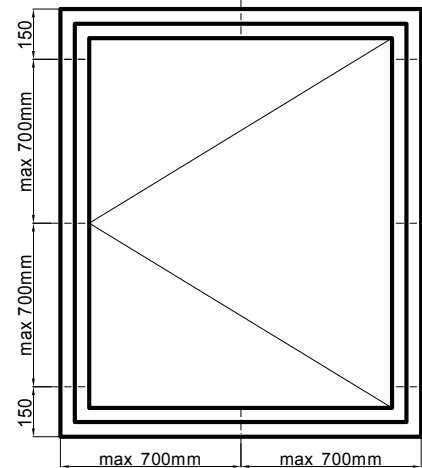

Outer frame

WINPRO

Profile	Softline
2-colour	No
Product finish both sides	RAL9010
Bottom bead color	RAL9010
Vienna bar colour (if exists)	select
Threshold type	Window timber threshold 44mm
Threshold undercutting	No cutting in threshold
Groove to the right frame jamb	No groove
Groove to the left frame jamb	No groove
Groove to the frame head	No groove
Frame widener to thickness 120 mm.	No
With adjufix installation system?	With adjufix and timber PINE, unpainted
Without adjufix	
With adjufix and white plugs covers + adjufix screws	
With adjufix and brown plugs covers + adjufix screws	
With adjufix and grey plugs covers + adjufix screws	
With adjufix and timber PINE unpainted covers + adjufix screws