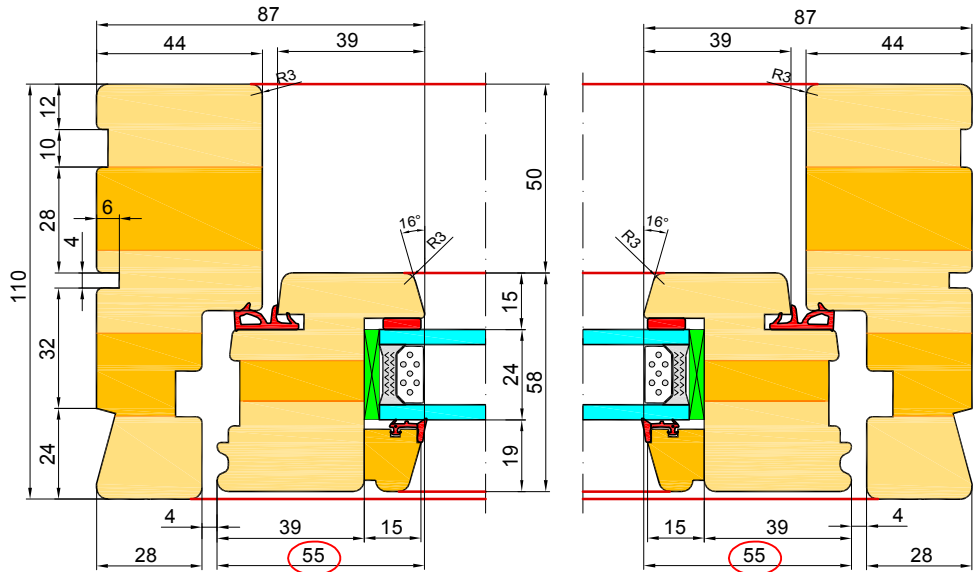

**2**

**EURO - PROFILE SOFT -FIX**

1. Height of the threshold 44mm - Standard.

2. Height of the threshold 54mm.

WINPRO

1

Window | Dimensions | **Outer frame** | Sash | Drawing | Informations | Components | Thermic co

Reference line

Trans

Direction  Horizontal  Vertical Quantity 1 transoms

Type EURO\_SLUPEK  Masonry dimensions

Mullion depth 98 mm

86 mm  
98 mm  
110 mm

2

3

Mullion vertical:  
86mm, 98mm, 110mm

Mullion horizontal:  
86mm, 98mm, 110mm

FLYING MOULION

FLYING MOULION:  
98mm, 110mm

View from inside

EURO-SH	Side Hung with espagnolette
EURO-SH_A	Side hung / Fastenerswind fitting
EURO-TH_A	Top hung / Fasteners and casement stay
EURO-SG_90	Sidestytret (Side Guided 90 degrees) with espagnolette
EURO-SG_90_A	Sidestytret (Side Guided 90 degrees) / Fastenerswind fitting
EURO-SG_180	Side Swing 180 degrees with espagnolette
EURO-SG_180_A	Side Swing 180 degrees / Fastenerswind fitting
EURO-TG_90	Topguided with espagnolette T/G
EURO-TG_90_A	Topguided with fasteners and casement stay T/G
EURO-TG_180	Tophung reversible with espagnolette T/G
EURO-FS	Fixed sash
EURO-SG_90-FE	Passive sash Sidestytret (Side Guided 90 degrees) to flying mullion
EURO-FE	Passive sash Side Hung to flying mullion
EURO-TG_90_OH	Topguided (odchylane na zewn <trz) td="" tylko="" zawiasy<=""> </trz)>

**EURO - Profile SOFT - FIX - sash profile.**

- side 55mm or 104mm,  
- top and bottom 104mm.

**WINPRO**

Sash	EURO_FIX
Fitting	EURO_FF
Filling type	Glazing
Glazing	
Sash profile top	Yes
Sash profile bottom	Yes
Sash profile side	55 mm
No	
55 mm	
104 mm	
Przedstawienie zestawu szybowego	
	Drzwi