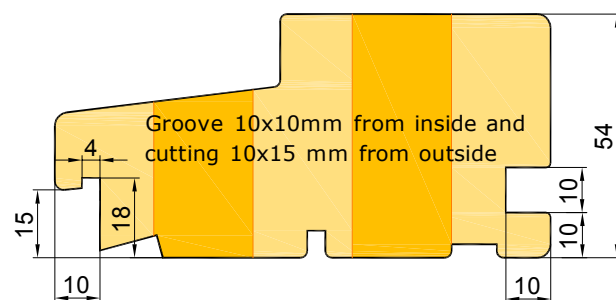

	<i>technical issue</i>	<i>description</i>	<i>notes</i>
12	ADDITIONAL OPTIONS	Corner connector 135degrees EURO + EURO Corner connector 90degrees EURO + EURO Widening 110x100 Widening 110x20 Widening 110x30 Widening 110x50 Widening 110x60 Widening 110x70 Widening 110x80 Threshold packer 15x92mm, Threshold packer 40x118mm (SAPELLI) Transport list under the fiberglass 20x45mm PURENIT: 30x60mm; 50x60; 60x60; 80x60; 90x60; 100x60; 110x60; 120x60; 130x60; 150x60; 180x60; 200x60; 210x60; 230x60; 250x60mm.	

**1**

**WINPRO**

Window	Dimensions	Outer frame	Sash	Drawing	Informations	Components
		Door sill				
		Window sill				
Profile	Softline					
2-colour	No					
Product finish both sides	RAL9010					
Bottom bead color	RAL9010					
Vienna bar colour (if exists)	select					
Threshold type	Window timber threshold 44mm					
Threshold undercutting	No cutting in threshold					
No cutting in threshold	Cutting 10x12mm from inside					
Cutting 10x12mm from inside	Groove 10x10mm from inside					
Groove 10x10mm from inside						
With adjufix installation system?	Without adjufix					

**2**

**EURO - PROFILE SOFT -FIX**

1. Height of the threshold 44mm - Standard.

2. Height of the threshold 54mm.

WINPRO

1

Window | Dimensions | **Outer frame** | Sash | Drawing | Informations | Components | Thermic co

Reference line

Trans

Direction  Horizontal  Vertical Quantity 1 transoms

Type EURO\_SLUPEK  Masonry dimensions

Mullion depth 98 mm

86 mm  
98 mm  
110 mm

2

3