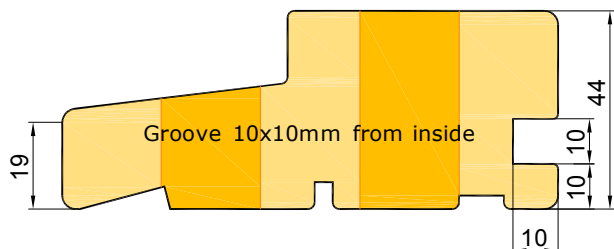

	<i>technical issue</i>	<i>description</i>	<i>notes</i>
12	ADDITIONAL OPTIONS	Corner connector 135degrees EURO + EURO Corner connector 90degrees EURO + EURO Widening 110x100 Widening 110x20 Widening 110x30 Widening 110x50 Widening 110x60 Widening 110x70 Widening 110x80 Threshold packer 15x92mm, Threshold packer 40x118mm (SAPELLI) Transport list under the fiberglass 20x45mm PURENIT: 30x60mm; 50x60; 60x60; 80x60; 90x60; 100x60; 110x60; 120x60; 130x60; 150x60; 180x60; 200x60; 210x60; 230x60; 250x60mm.	

**1**

**WINPRO**

Window	Dimensions	Outer frame	Sash	Drawing	Informations	Components
		Door sill				
		Window sill				
Profile	Softline					
2-colour	No					
Product finish both sides	RAL9010					
Bottom bead color	RAL9010					
Vienna bar colour (if exists)	select					
Threshold type	Window timber threshold 44mm					
Threshold undercutting	No cutting in threshold					
No cutting in threshold	Cutting 10x12mm from inside					
Cutting 10x12mm from inside	Groove 10x10mm from inside					
Groove 10x10mm from inside						
With adjufix installation system?	Without adjufix					

**2**

**EURO - PROFILE SOFT -FIX**

1. Height of the threshold 44mm - Standard.

2. Height of the threshold 54mm.

WINPRO

1

Window | Dimensions | **Outer frame** | Sash | Drawing | Informations | Components | Thermic co