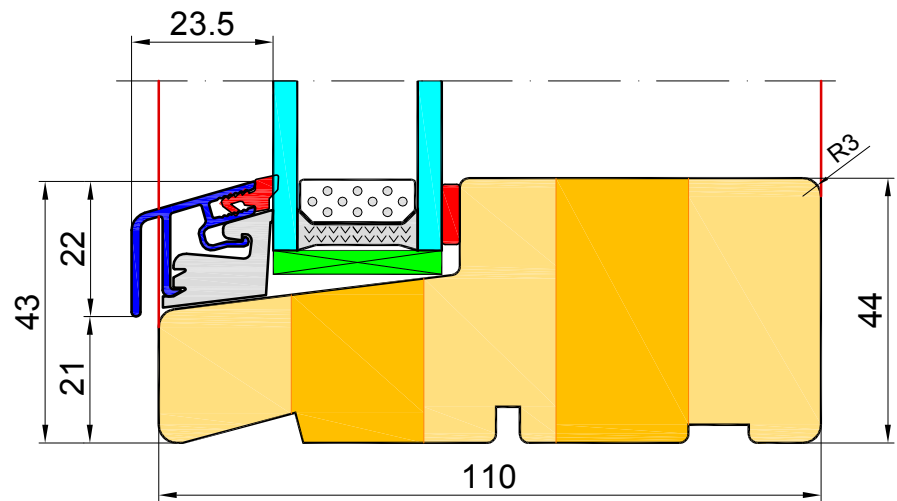

Mullion vertical:  
86mm, 98mm, 110mm

Mullion horizontal:  
86mm, 98mm, 110mm

FLYING MOULION

FLYING MOULION:  
98mm, 110mm

View from inside

EURO-SH	Side Hung with espagnolette
EURO-SH_A	Side hung / Fastenerswind fitting
EURO-TH_A	Top hung / Fasteners and casement stay
EURO-SG_90	Sidestytret (Side Guided 90 degrees) with espagnolette
EURO-SG_90_A	Sidestytret (Side Guided 90 degrees) / Fastenerswind fitting
EURO-SG_180	Side Swing 180 degrees with espagnolette
EURO-SG_180_A	Side Swing 180 degrees / Fastenerswind fitting
EURO-TG_90	Topguided with espagnolette T/G
EURO-TG_90_A	Topguided with fasteners and casement stay T/G
EURO-TG_180	Tophung reversible with espagnolette T/G
EURO-FS	Fixed sash
EURO-SG_90-FE	Passive sash Sidestytret (Side Guided 90 degrees) to flying mullion
EURO-FE	Passive sash Side Hung to flying mullion
EURO-TG_90_OH	Topguided (odchylane na zewn <trz) td="" tylko="" zawiasy<=""> </trz)>

I

II

III

IV

V

**EURO - Profile SOFT - connection of windows.**

NOTE: Drill holes for assembly screws  
The diameter of the hole is equal to the core of the screw.

NOTE: Drill holes for assembly screws  
The diameter of the hole is equal to the core of the screw.

**Frame widener:**

**20mm; 30mm; 40mm; 50mm; 60mm; 70mm; 80mm; 100mm.**

**NOTE: Drill holes for assembly screws  
The diameter of the hole is equal to the core of the screw.**

EURO - Profile CLASSIC - FIX.

Mullion vertical:  
86mm, 98mm, 110mm

Mullion horizontal:  
86mm, 98mm, 110mm