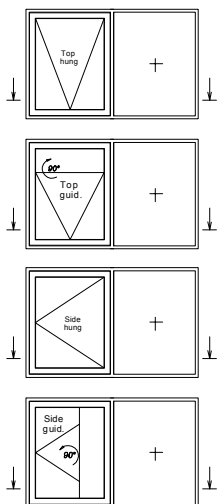

Mullion vertical:  
86mm, 98mm, 110mm

Mullion horizontal:  
86mm, 98mm, 110mm

FLYING MOULION

FLYING MOULION:  
98mm, 110mm

View from inside

EURO-SH	Side Hung with espagnolette
EURO-SH_A	Side hung / Fastenerswind fitting
EURO-TH_A	Top hung / Fasteners and casement stay
EURO-SG_90	Sidestytret (Side Guided 90 degrees) with espagnolette
EURO-SG_90_A	Sidestytret (Side Guided 90 degrees) / Fastenerswind fitting
EURO-SG_180	Side Swing 180 degrees with espagnolette
EURO-SG_180_A	Side Swing 180 degrees / Fastenerswind fitting
EURO-TG_90	Topguided with espagnolette T/G
EURO-TG_90_A	Topguided with fasteners and casement stay T/G
EURO-TG_180	Tophung reversible with espagnolette T/G
EURO-FS	Fixed sash
EURO-SG_90-FE	Passive sash Sidestytret (Side Guided 90 degrees) to flying mullion
EURO-FE	Passive sash Side Hung to flying mullion
EURO-TG_90_OH	Topguided (odchylane na zewn <trz) td="" tylko="" zawiasy<=""> </trz)>

I

II

III

IV

V

**EURO - Profile SOFT - connection of windows.**

NOTE: Drill holes for assembly screws  
The diameter of the hole is equal to the core of the screw.

NOTE: Drill holes for assembly screws  
The diameter of the hole is equal to the core of the screw.

**Frame widener:**

**20mm; 30mm; 40mm; 50mm; 60mm; 70mm; 80mm; 100mm.**

**NOTE: Drill holes for assembly screws  
The diameter of the hole is equal to the core of the screw.**

EURO - Profile CLASSIC - FIX.

Mullion vertical:  
86mm, 98mm, 110mm

Mullion horizontal:  
86mm, 98mm, 110mm