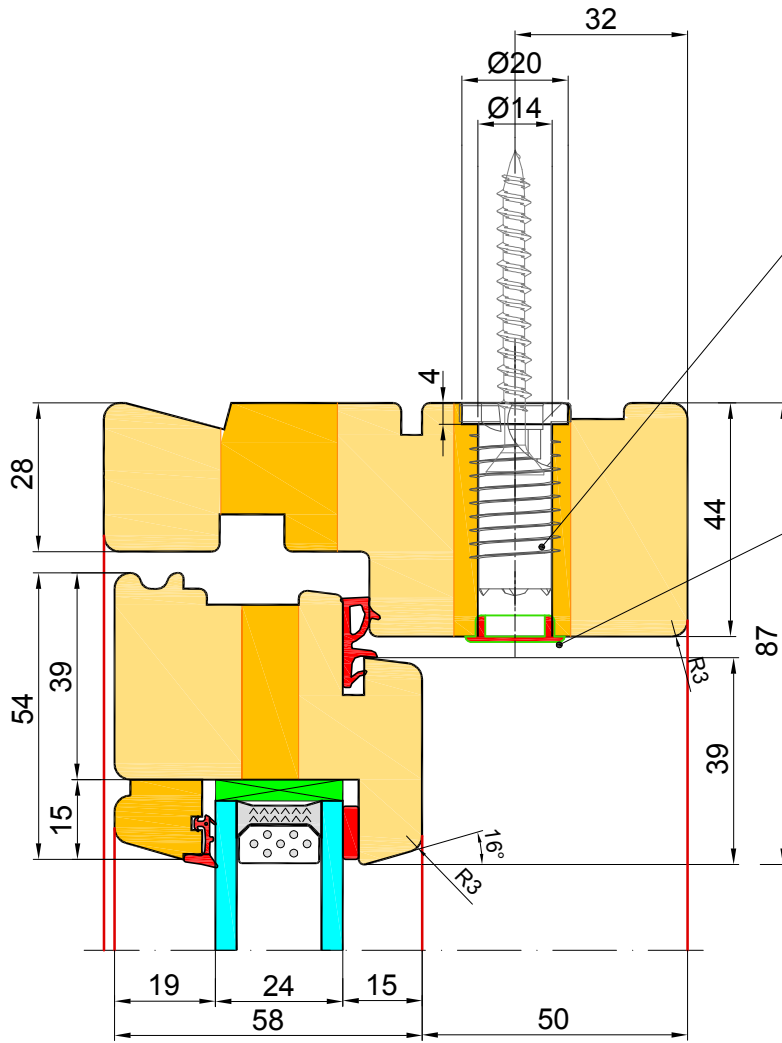

Mullion vertical:  
86mm, 98mm, 110mm

Mullion horizontal:  
86mm, 98mm, 110mm

FLYING MOULION

FLYING MOULION:  
98mm, 110mm

View from inside

EURO-SH	Side Hung with espagnolette
EURO-SH_A	Side hung / Fastenerswind fitting
EURO-TH_A	Top hung / Fasteners and casement stay
EURO-SG_90	Sidestytret (Side Guided 90 degrees) with espagnolette
EURO-SG_90_A	Sidestytret (Side Guided 90 degrees) / Fastenerswind fitting
EURO-SG_180	Side Swing 180 degrees with espagnolette
EURO-SG_180_A	Side Swing 180 degrees / Fastenerswind fitting
EURO-TG_90	Topguided with espagnolette T/G
EURO-TG_90_A	Topguided with fasteners and casement stay T/G
EURO-TG_180	Tophung reversible with espagnolette T/G
EURO-FS	Fixed sash
EURO-SG_90-FE	Passive sash Sidestytret (Side Guided 90 degrees) to flying mullion
EURO-FE	Passive sash Side Hung to flying mullion
EURO-TG_90_OH	Topguided (odchylane na zewn <trz) td="" tylko="" zawiasy<=""> </trz)>

**EURO - Profile SOFT - FIX - sash profile.**

- side 55mm or 104mm,  
- top and bottom 104mm.

**WINPRO**

Sash	EURO_FIX
Fitting	EURO_FF
Filling type	Glazing
Glazing	
Sash profile top	Yes
Sash profile bottom	Yes
Sash profile side	55 mm
No	
55 mm	
104 mm	
Przedstawienie zestawu szybowego	
	Drzwi

Threshold: wood

fiberglass

WINPRO	
T_G_D_WZ	Stick on glue bars - special design
WIZ_EURO_25	25mm Energy Bar
WIZ_EURO_42	42mm Energy Bar
WIZ_EURO_60	60mm Energy Bar
ZEW_EURO_25	25mm Energy Bar (without spacer between glass)
ZEW_EURO_42	42mm Energy Bar (without spacer between glass)
ZEW_EURO_60	60mm Energy Bar (without spacer between glass)
ZE 18	Inside glass bar 18mm matt gold
ZE 18N	Inside glass bar 18mm shined gold
ZE 26	Inside glass bar 26mm matt gold
ZE 8	Inside glass bar 8mm gold

Mullion vertical:  
86mm, 98mm, 110mm

Mullion horizontal:  
86mm, 98mm, 110mm