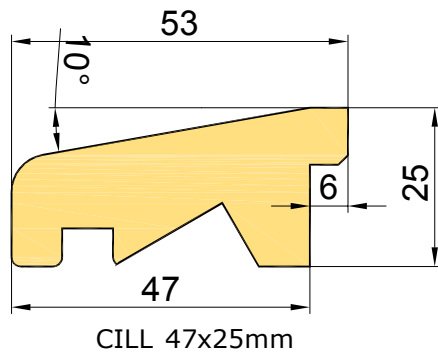

Reference line

Trans

Direction  Horizontal  Vertical Quantity 1 transoms

Type EURO\_SLUPEK  Masonry dimensions

Mullion depth 98 mm

86 mm  
98 mm  
110 mm

2

3

**EURO - Profile SOFT - FIX - sash profile.**

- side 55mm or 104mm,  
- top and bottom 104mm.

**WINPRO**

Sash	EURO_FIX
Fitting	EURO_FF
Filling type	Glazing
Glazing	
Sash profile top	Yes
Sash profile bottom	Yes
Sash profile side	55 mm
No	
55 mm	
104 mm	
Przedstawienie zestawu szybowego	
	Drzwi

Threshold: wood

fiberglass

WINPRO	
T_G_D_WZ	Stick on glue bars - special design
WIZ_EURO_25	25mm Energy Bar
WIZ_EURO_42	42mm Energy Bar
WIZ_EURO_60	60mm Energy Bar
ZEW_EURO_25	25mm Energy Bar (without spacer between glass)
ZEW_EURO_42	42mm Energy Bar (without spacer between glass)
ZEW_EURO_60	60mm Energy Bar (without spacer between glass)
ZE 18	Inside glass bar 18mm matt gold
ZE 18N	Inside glass bar 18mm shined gold
ZE 26	Inside glass bar 26mm matt gold
ZE 8	Inside glass bar 8mm gold

Mullion vertical:  
86mm, 98mm, 110mm

Mullion horizontal:  
86mm, 98mm, 110mm