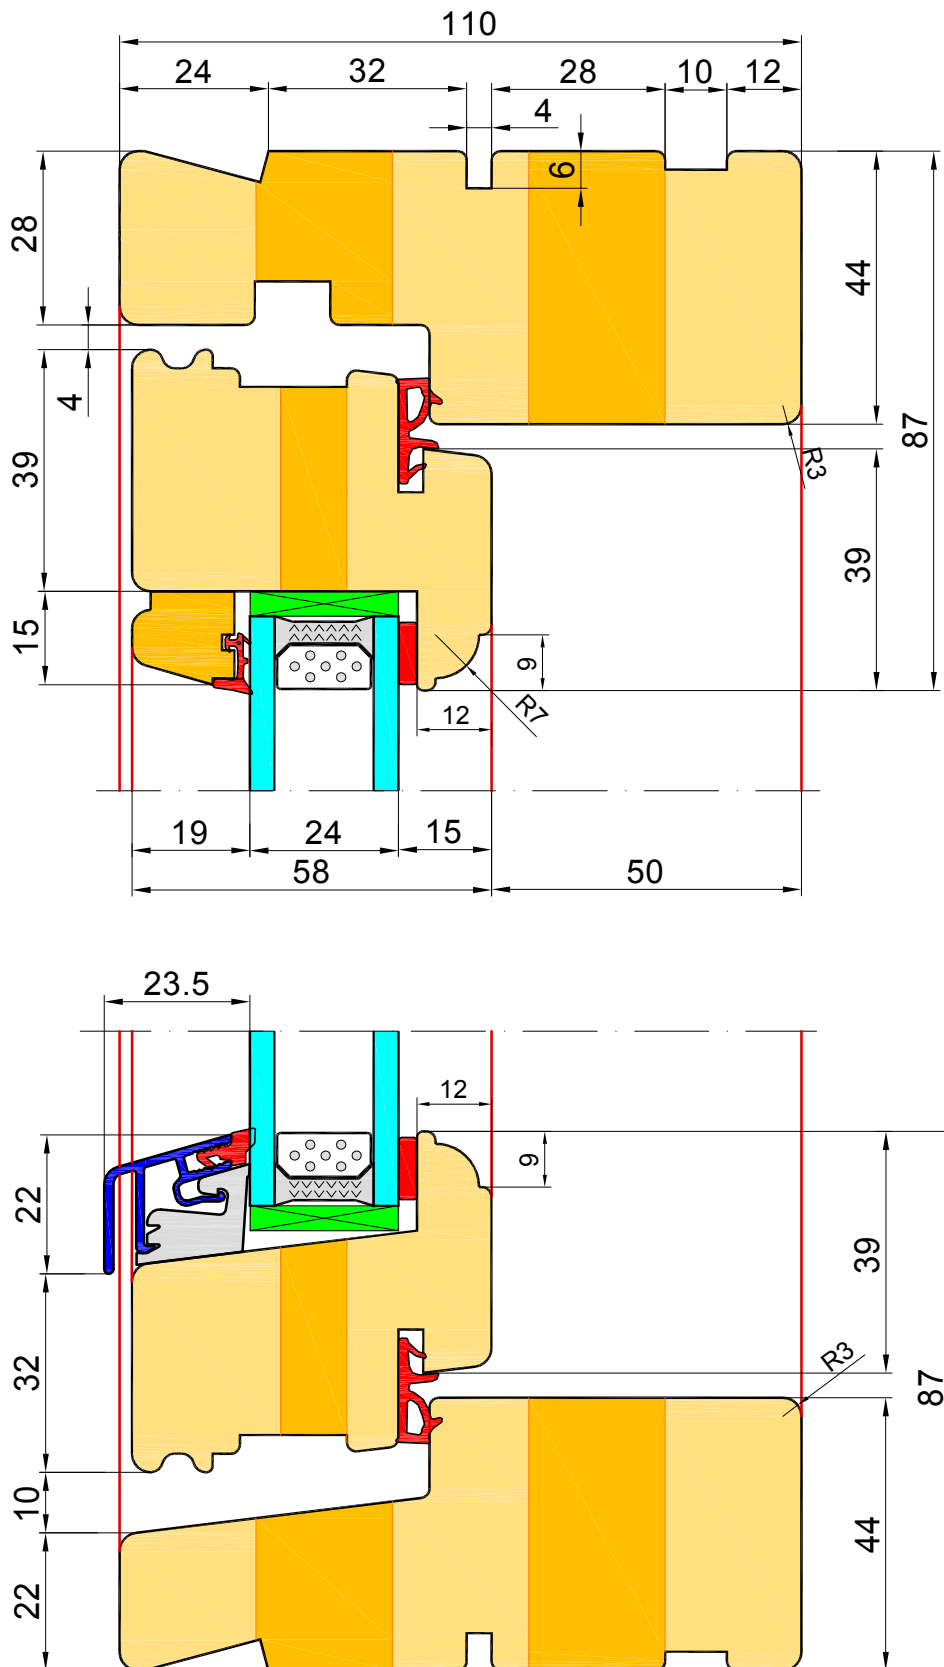

**1**

**WINPRO**

Window	Dimensions	Outer frame	Sash	Drawing	Informations	Components
		Door sill				
		Window sill				
Profile	Softline					
2-colour	No					
Product finish both sides	RAL9010					
Bottom bead color	RAL9010					
Vienna bar colour (if exists)	select					
Threshold type	Window timber threshold 44mm					
Threshold undercutting	No cutting in threshold					
No cutting in threshold	Cutting 10x12mm from inside					
Cutting 10x12mm from inside	Groove 10x10mm from inside					
Groove 10x10mm from inside						
With adjufix installation system?	Without adjufix					

I

II

III

IV

V

**EURO - Profile SOFT - connection of windows.**

NOTE: Drill holes for assembly screws  
The diameter of the hole is equal to the core of the screw.

NOTE: Drill holes for assembly screws  
The diameter of the hole is equal to the core of the screw.

**Frame widener:**

**20mm; 30mm; 40mm; 50mm; 60mm; 70mm; 80mm; 100mm.**

**NOTE: Drill holes for assembly screws  
The diameter of the hole is equal to the core of the screw.**

EURO - Profile CLASSIC - FIX.

Mullion vertical:  
86mm, 98mm, 110mm

Mullion horizontal:  
86mm, 98mm, 110mm