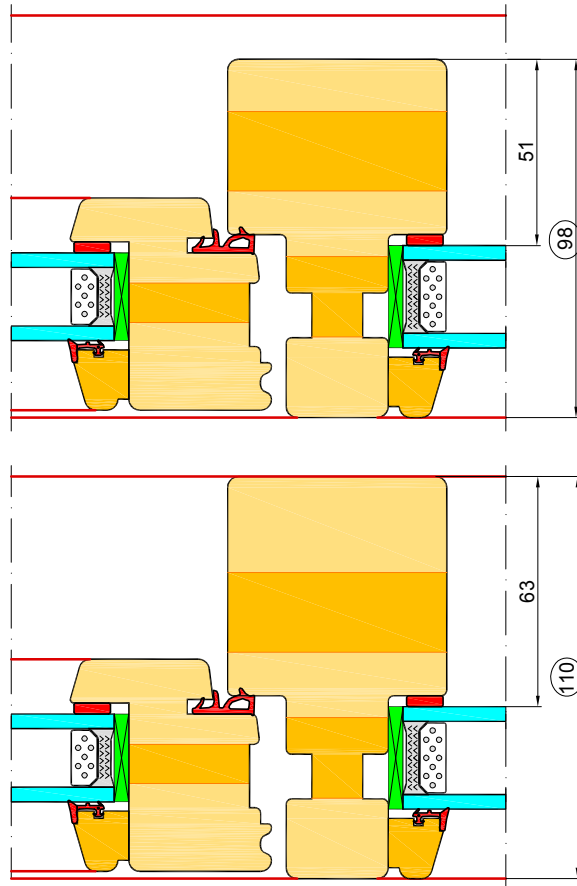

**1**

**WINPRO**

Window	Dimensions	Outer frame	Sash	Drawing	Informations	Components
		Door sill				
		Window sill				
Profile	Softline					
2-colour	No					
Product finish both sides	RAL9010					
Bottom bead color	RAL9010					
Vienna bar colour (if exists)	select					
Threshold type	Window timber threshold 44mm					
Threshold undercutting	No cutting in threshold					
No cutting in threshold	Cutting 10x12mm from inside					
Cutting 10x12mm from inside	Groove 10x10mm from inside					
Groove 10x10mm from inside						
With adjufix installation system?	Without adjufix					

**2**

**EURO - PROFILE SOFT -FIX**

1. Height of the threshold 44mm - Standard.

2. Height of the threshold 54mm.

WINPRO

1

Window | Dimensions | **Outer frame** | Sash | Drawing | Informations | Components | Thermic co

Reference line

Trans

Direction  Horizontal  Vertical Quantity 1 transoms

Type EURO\_SLUPEK  Masonry dimensions

Mullion depth 98 mm

86 mm  
98 mm  
110 mm

2

3

Mullion vertical:  
86mm, 98mm, 110mm

Mullion horizontal:  
86mm, 98mm, 110mm

FLYING MOULION

FLYING MOULION:  
98mm, 110mm

View from inside

EURO-SH	Side Hung with espagnolette
EURO-SH_A	Side hung / Fastenerswind fitting
EURO-TH_A	Top hung / Fasteners and casement stay
EURO-SG_90	Sidestytret (Side Guided 90 degrees) with espagnolette
EURO-SG_90_A	Sidestytret (Side Guided 90 degrees) / Fastenerswind fitting
EURO-SG_180	Side Swing 180 degrees with espagnolette
EURO-SG_180_A	Side Swing 180 degrees / Fastenerswind fitting
EURO-TG_90	Topguided with espagnolette T/G
EURO-TG_90_A	Topguided with fasteners and casement stay T/G
EURO-TG_180	Tophung reversible with espagnolette T/G
EURO-FS	Fixed sash
EURO-SG_90-FE	Passive sash Sidestytret (Side Guided 90 degrees) to flying mullion
EURO-FE	Passive sash Side Hung to flying mullion
EURO-TG_90_OH	Topguided (odchylane na zewn <trz) td="" tylko="" zawiasy<=""> </trz)>