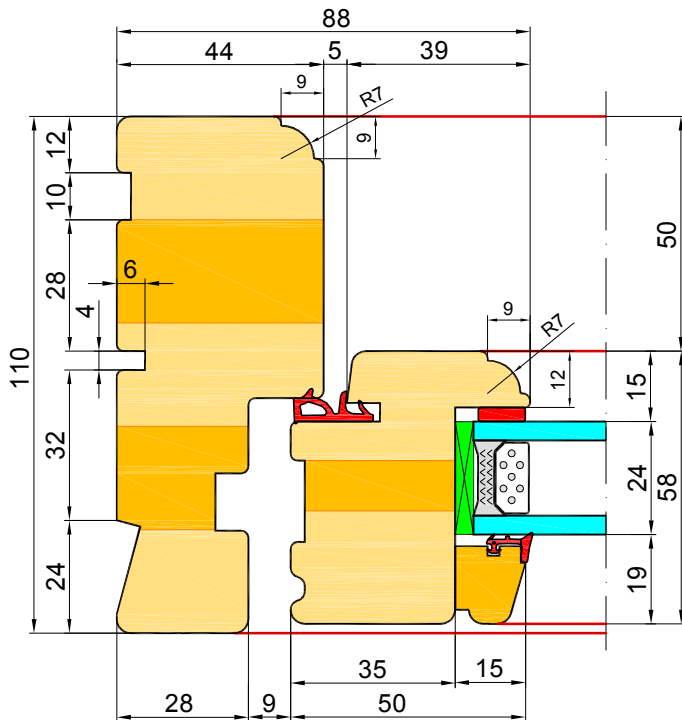

Mullion vertical:  
86mm, 98mm, 110mm

Mullion horizontal:  
86mm, 98mm, 110mm

FLYING MOULION

FLYING MOULION:  
98mm, 110mm

View from inside

EURO-SH	Side Hung with espagnolette
EURO-SH_A	Side hung / Fastenerswind fitting
EURO-TH_A	Top hung / Fasteners and casement stay
EURO-SG_90	Sidestytret (Side Guided 90 degrees) with espagnolette
EURO-SG_90_A	Sidestytret (Side Guided 90 degrees) / Fastenerswind fitting
EURO-SG_180	Side Swing 180 degrees with espagnolette
EURO-SG_180_A	Side Swing 180 degrees / Fastenerswind fitting
EURO-TG_90	Topguided with espagnolette T/G
EURO-TG_90_A	Topguided with fasteners and casement stay T/G
EURO-TG_180	Tophung reversible with espagnolette T/G
EURO-FS	Fixed sash
EURO-SG_90-FE	Passive sash Sidestytret (Side Guided 90 degrees) to flying mullion
EURO-FE	Passive sash Side Hung to flying mullion
EURO-TG_90_OH	Topguided (odchylane na zewn <trz) td="" tylko="" zawiasy<=""> </trz)>

I

II

III

IV

V

**EURO - Profile SOFT - connection of windows.**

NOTE: Drill holes for assembly screws  
The diameter of the hole is equal to the core of the screw.

NOTE: Drill holes for assembly screws  
The diameter of the hole is equal to the core of the screw.

**Frame widener:**

**20mm; 30mm; 40mm; 50mm; 60mm; 70mm; 80mm; 100mm.**

**NOTE: Drill holes for assembly screws  
The diameter of the hole is equal to the core of the screw.**

EURO - Profile CLASSIC - FIX.

Mullion vertical:  
86mm, 98mm, 110mm

Mullion horizontal:  
86mm, 98mm, 110mm