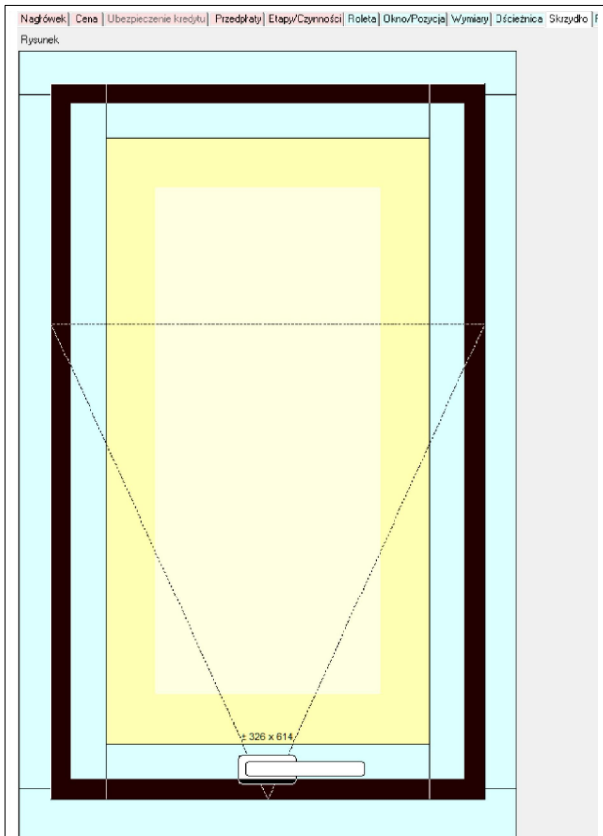

Adjufix

PVC plug  
white, brown, gray

**Outer frame**

**WINPRO**

Profile	Softline
2-colour	No
Product finish both sides	RAL9010
Bottom bead color	RAL9010
Vienna bar colour (if exists)	select
Threshold type	Window timber threshold 44mm
Threshold undercutting	No cutting in threshold
Groove to the right frame jamb	No groove
Groove to the left frame jamb	No groove
Groove to the frame head	No groove
Frame widener to thickness 120 mm.	No
With adjufix installation system?	With adjufix and timber PINE, unpainted
Without adjufix	
With adjufix and white plugs covers + adjufix screws	
With adjufix and brown plugs covers + adjufix screws	
With adjufix and grey plugs covers + adjufix screws	
With adjufix and timber PINE unpainted covers + adjufix screws	