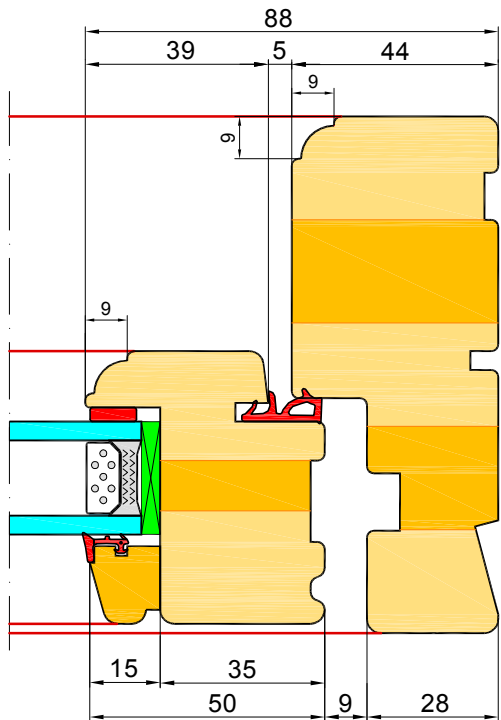

I

II

III

IV

V

**EURO - Profile SOFT - connection of windows.**

NOTE: Drill holes for assembly screws  
The diameter of the hole is equal to the core of the screw.

NOTE: Drill holes for assembly screws  
The diameter of the hole is equal to the core of the screw.

**Frame widener:**

**20mm; 30mm; 40mm; 50mm; 60mm; 70mm; 80mm; 100mm.**

**NOTE: Drill holes for assembly screws  
The diameter of the hole is equal to the core of the screw.**

EURO - Profile CLASSIC - FIX.

Mullion vertical:  
86mm, 98mm, 110mm

Mullion horizontal:  
86mm, 98mm, 110mm