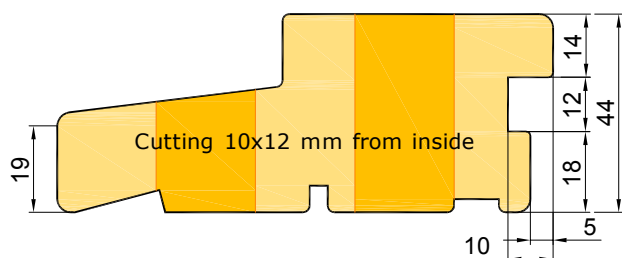

	<i>technical issue</i>	<i>description</i>	<i>notes</i>
12	ADDITIONAL OPTIONS	Corner connector 135degrees EURO + EURO Corner connector 90degrees EURO + EURO Widening 110x100 Widening 110x20 Widening 110x30 Widening 110x50 Widening 110x60 Widening 110x70 Widening 110x80 Threshold packer 15x92mm, Threshold packer 40x118mm (SAPELLI) Transport list under the fiberglass 20x45mm PURENIT: 30x60mm; 50x60; 60x60; 80x60; 90x60; 100x60; 110x60; 120x60; 130x60; 150x60; 180x60; 200x60; 210x60; 230x60; 250x60mm.	

**1**

**WINPRO**

Window	Dimensions	Outer frame	Sash	Drawing	Informations	Components
		Door sill				
		Window sill				
Profile	Softline					
2-colour	No					
Product finish both sides	RAL9010					
Bottom bead color	RAL9010					
Vienna bar colour (if exists)	select					
Threshold type	Window timber threshold 44mm					
Threshold undercutting	No cutting in threshold					
No cutting in threshold	Cutting 10x12mm from inside					
Cutting 10x12mm from inside	Groove 10x10mm from inside					
Groove 10x10mm from inside						
With adjufix installation system?	Without adjufix					

**2**

**EURO - PROFILE SOFT -FIX**

1. Height of the threshold 44mm - Standard.

2. Height of the threshold 54mm.

WINPRO

1

Window | Dimensions | **Outer frame** | Sash | Drawing | Informations | Components | Thermic co