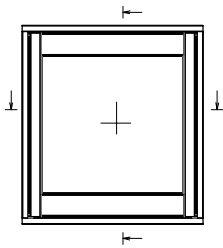

**2**

**EURO - PROFILE SOFT -FIX**

1. Height of the threshold 44mm - Standard.

2. Height of the threshold 54mm.

WINPRO

1

Window | Dimensions | **Outer frame** | Sash | Drawing | Informations | Components | Thermic co

Mullion vertical:  
86mm, 98mm, 110mm

Mullion horizontal:  
86mm, 98mm, 110mm

FLYING MOULION

FLYING MOULION:  
98mm, 110mm

View from inside

EURO-SH	Side Hung with espagnolette
EURO-SH_A	Side hung / Fastenerswind fitting
EURO-TH_A	Top hung / Fasteners and casement stay
EURO-SG_90	Sidestytret (Side Guided 90 degrees) with espagnolette
EURO-SG_90_A	Sidestytret (Side Guided 90 degrees) / Fastenerswind fitting
EURO-SG_180	Side Swing 180 degrees with espagnolette
EURO-SG_180_A	Side Swing 180 degrees / Fastenerswind fitting
EURO-TG_90	Topguided with espagnolette T/G
EURO-TG_90_A	Topguided with fasteners and casement stay T/G
EURO-TG_180	Tophung reversible with espagnolette T/G
EURO-FS	Fixed sash
EURO-SG_90-FE	Passive sash Sidestytret (Side Guided 90 degrees) to flying mullion
EURO-FE	Passive sash Side Hung to flying mullion
EURO-TG_90_OH	Topguided (odchylane na zewn <trz) td="" tylko="" zawiasy<=""> </trz)>

**EURO - Profile SOFT - FIX - sash profile.**

- side 55mm or 104mm,  
- top and bottom 104mm.

**WINPRO**

Sash	EURO_FIX
Fitting	EURO_FF
Filling type	Glazing
Glazing	
Sash profile top	Yes
Sash profile bottom	Yes
Sash profile side	55 mm
No	
55 mm	
104 mm	
Przedstawienie zestawu szybowego	
	Drzwi