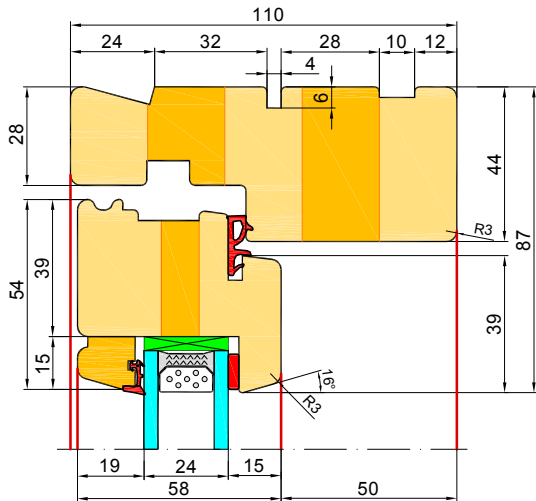

**2**

**EURO - PROFILE SOFT -FIX**

1. Height of the threshold 44mm - Standard.

2. Height of the threshold 54mm.

WINPRO

1

Window | Dimensions | **Outer frame** | Sash | Drawing | Informations | Components | Thermic co

Reference line

Trans

Direction  Horizontal  Vertical Quantity 1 transoms

Type EURO\_SLUPEK  Masonry dimensions

Mullion depth 98 mm

86 mm  
98 mm  
110 mm

2

3

Mullion vertical:  
86mm, 98mm, 110mm

Mullion horizontal:  
86mm, 98mm, 110mm

FLYING MOULION

FLYING MOULION:  
98mm, 110mm

View from inside

EURO-SH	Side Hung with espagnolette
EURO-SH_A	Side hung / Fastenerswind fitting
EURO-TH_A	Top hung / Fasteners and casement stay
EURO-SG_90	Sidestytret (Side Guided 90 degrees) with espagnolette
EURO-SG_90_A	Sidestytret (Side Guided 90 degrees) / Fastenerswind fitting
EURO-SG_180	Side Swing 180 degrees with espagnolette
EURO-SG_180_A	Side Swing 180 degrees / Fastenerswind fitting
EURO-TG_90	Topguided with espagnolette T/G
EURO-TG_90_A	Topguided with fasteners and casement stay T/G
EURO-TG_180	Tophung reversible with espagnolette T/G
EURO-FS	Fixed sash
EURO-SG_90-FE	Passive sash Sidestytret (Side Guided 90 degrees) to flying mullion
EURO-FE	Passive sash Side Hung to flying mullion
EURO-TG_90_OH	Topguided (odchylane na zewn <trz) td="" tylko="" zawiasy<=""> </trz)>

**EURO - Profile SOFT - FIX - sash profile.**

- side 55mm or 104mm,  
- top and bottom 104mm.

**WINPRO**

Sash	EURO_FIX
Fitting	EURO_FF
Filling type	Glazing
Glazing	
Sash profile top	Yes
Sash profile bottom	Yes
Sash profile side	55 mm
No	
55 mm	
104 mm	
Przedstawienie zestawu szybowego	
	Drzwi