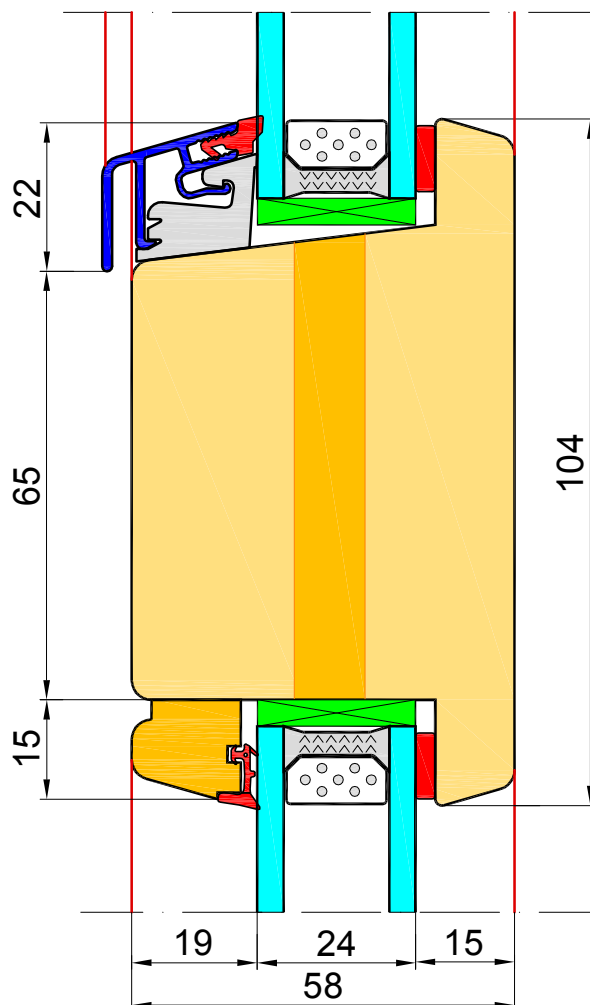

**2**

**EURO - PROFILE SOFT -FIX**

1. Height of the threshold 44mm - Standard.

2. Height of the threshold 54mm.

WINPRO

1

Window | Dimensions | **Outer frame** | Sash | Drawing | Informations | Components | Thermic co

Mullion vertical:  
86mm, 98mm, 110mm

Mullion horizontal:  
86mm, 98mm, 110mm

FLYING MOULION

FLYING MOULION:  
98mm, 110mm

View from inside

EURO-SH	Side Hung with espagnolette
EURO-SH_A	Side hung / Fastenerswind fitting
EURO-TH_A	Top hung / Fasteners and casement stay
EURO-SG_90	Sidestytret (Side Guided 90 degrees) with espagnolette
EURO-SG_90_A	Sidestytret (Side Guided 90 degrees) / Fastenerswind fitting
EURO-SG_180	Side Swing 180 degrees with espagnolette
EURO-SG_180_A	Side Swing 180 degrees / Fastenerswind fitting
EURO-TG_90	Topguided with espagnolette T/G
EURO-TG_90_A	Topguided with fasteners and casement stay T/G
EURO-TG_180	Tophung reversible with espagnolette T/G
EURO-FS	Fixed sash
EURO-SG_90-FE	Passive sash Sidestytret (Side Guided 90 degrees) to flying mullion
EURO-FE	Passive sash Side Hung to flying mullion
EURO-TG_90_OH	Topguided (odchylane na zewn <trz) td="" tylko="" zawiasy<=""> </trz)>

**EURO - Profile SOFT - FIX - sash profile.**

- side 55mm or 104mm,  
- top and bottom 104mm.

**WINPRO**

Sash	EURO_FIX
Fitting	EURO_FF
Filling type	Glazing
Glazing	
Sash profile top	Yes
Sash profile bottom	Yes
Sash profile side	55 mm
No	
55 mm	
104 mm	
Przedstawienie zestawu szybowego	
	Drzwi

Threshold: wood

fiberglass

WINPRO	
T_G_D_WZ	Stick on glue bars - special design
WIZ_EURO_25	25mm Energy Bar
WIZ_EURO_42	42mm Energy Bar
WIZ_EURO_60	60mm Energy Bar
ZEW_EURO_25	25mm Energy Bar (without spacer between glass)
ZEW_EURO_42	42mm Energy Bar (without spacer between glass)
ZEW_EURO_60	60mm Energy Bar (without spacer between glass)
ZE 18	Inside glass bar 18mm matt gold
ZE 18N	Inside glass bar 18mm shined gold
ZE 26	Inside glass bar 26mm matt gold
ZE 8	Inside glass bar 8mm gold