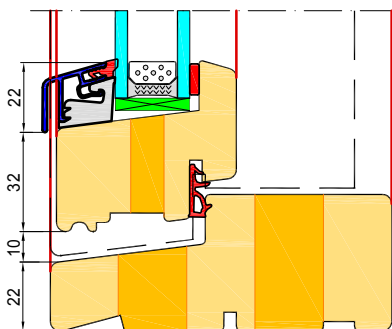

Mullion vertical:  
86mm, 98mm, 110mm

Mullion horizontal:  
86mm, 98mm, 110mm

FLYING MOULION

FLYING MOULION:  
98mm, 110mm

View from inside

EURO-SH	Side Hung with espagnolette
EURO-SH_A	Side hung / Fastenerswind fitting
EURO-TH_A	Top hung / Fasteners and casement stay
EURO-SG_90	Sidestytret (Side Guided 90 degrees) with espagnolette
EURO-SG_90_A	Sidestytret (Side Guided 90 degrees) / Fastenerswind fitting
EURO-SG_180	Side Swing 180 degrees with espagnolette
EURO-SG_180_A	Side Swing 180 degrees / Fastenerswind fitting
EURO-TG_90	Topguided with espagnolette T/G
EURO-TG_90_A	Topguided with fasteners and casement stay T/G
EURO-TG_180	Tophung reversible with espagnolette T/G
EURO-FS	Fixed sash
EURO-SG_90-FE	Passive sash Sidestytret (Side Guided 90 degrees) to flying mullion
EURO-FE	Passive sash Side Hung to flying mullion
EURO-TG_90_OH	Topguided (odchylane na zewn <trz) td="" tylko="" zawiasy<=""> </trz)>

**EURO - Profile SOFT - FIX - sash profile.**

- side 55mm or 104mm,  
- top and bottom 104mm.

**WINPRO**

Sash	EURO_FIX
Fitting	EURO_FF
Filling type	Glazing
Glazing	
Sash profile top	Yes
Sash profile bottom	Yes
Sash profile side	55 mm
No	
55 mm	
104 mm	
Przedstawienie zestawu szybowego	
	Drzwi