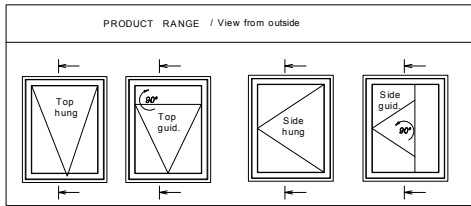

1

WINPRO

Window	Dimensions	Outer frame	Sash	Drawing	Informations	Components
		Door sill				
		Window sill				
Profile	Softline					
2-colour	No					
Product finish both sides	RAL9010					
Bottom bead color	RAL9010					
Vienna bar colour (if exists)	select					
Threshold type	Window timber threshold 44mm					
Threshold undercutting	No cutting in threshold					
No cutting in threshold	Cutting 10x12mm from inside					
Cutting 10x12mm from inside	Groove 10x10mm from inside					
Groove 10x10mm from inside						
With adjufix installation system?	Without adjufix					

2