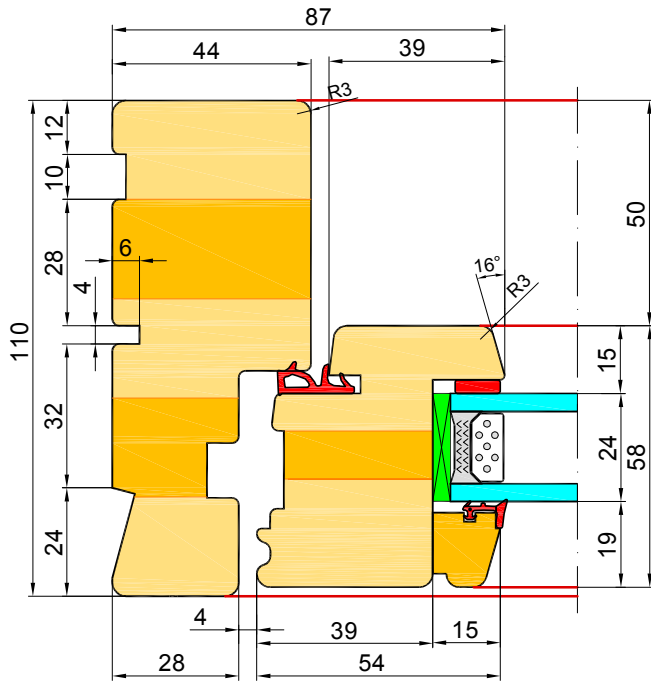

	<i>technical issue</i>	<i>description</i>	<i>notes</i>
12	ADDITIONAL OPTIONS	Corner connector 135degrees EURO + EURO Corner connector 90degrees EURO + EURO Widening 110x100 Widening 110x20 Widening 110x30 Widening 110x50 Widening 110x60 Widening 110x70 Widening 110x80 Threshold packer 15x92mm, Threshold packer 40x118mm (SAPELLI) Transport list under the fiberglass 20x45mm PURENIT: 30x60mm; 50x60; 60x60; 80x60; 90x60; 100x60; 110x60; 120x60; 130x60; 150x60; 180x60; 200x60; 210x60; 230x60; 250x60mm.	

**1**

**WINPRO**

Window	Dimensions	Outer frame	Sash	Drawing	Informations	Components
		Door sill				
		Window sill				
Profile	Softline					
2-colour	No					
Product finish both sides	RAL9010					
Bottom bead color	RAL9010					
Vienna bar colour (if exists)	select					
Threshold type	Window timber threshold 44mm					
Threshold undercutting	No cutting in threshold					
No cutting in threshold	Cutting 10x12mm from inside					
Cutting 10x12mm from inside	Groove 10x10mm from inside					
Groove 10x10mm from inside						
With adjufix installation system?	Without adjufix					

**2**

**EURO - PROFILE SOFT -FIX**

1. Height of the threshold 44mm - Standard.

2. Height of the threshold 54mm.

WINPRO

1

Window | Dimensions | **Outer frame** | Sash | Drawing | Informations | Components | Thermic co