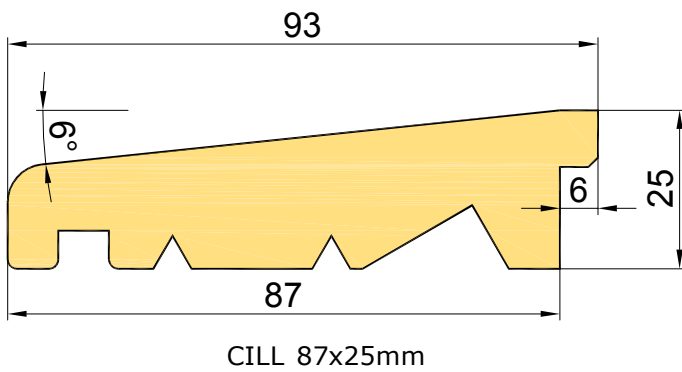

**EURO - Profile SOFT - FIX - sash profile.**

- side 55mm or 104mm,  
- top and bottom 104mm.

**WINPRO**

Sash	EURO_FIX
Fitting	EURO_FF
Filling type	Glazing
Glazing	
Sash profile top	Yes
Sash profile bottom	Yes
Sash profile side	55 mm
No	
55 mm	
104 mm	
Przedstawienie zestawu szybowego	
	Drzwi

Threshold: wood

fiberglass

WINPRO	
T_G_D_WZ	Stick on glue bars - special design
WIZ_EURO_25	25mm Energy Bar
WIZ_EURO_42	42mm Energy Bar
WIZ_EURO_60	60mm Energy Bar
ZEW_EURO_25	25mm Energy Bar (without spacer between glass)
ZEW_EURO_42	42mm Energy Bar (without spacer between glass)
ZEW_EURO_60	60mm Energy Bar (without spacer between glass)
ZE 18	Inside glass bar 18mm matt gold
ZE 18N	Inside glass bar 18mm shined gold
ZE 26	Inside glass bar 26mm matt gold
ZE 8	Inside glass bar 8mm gold