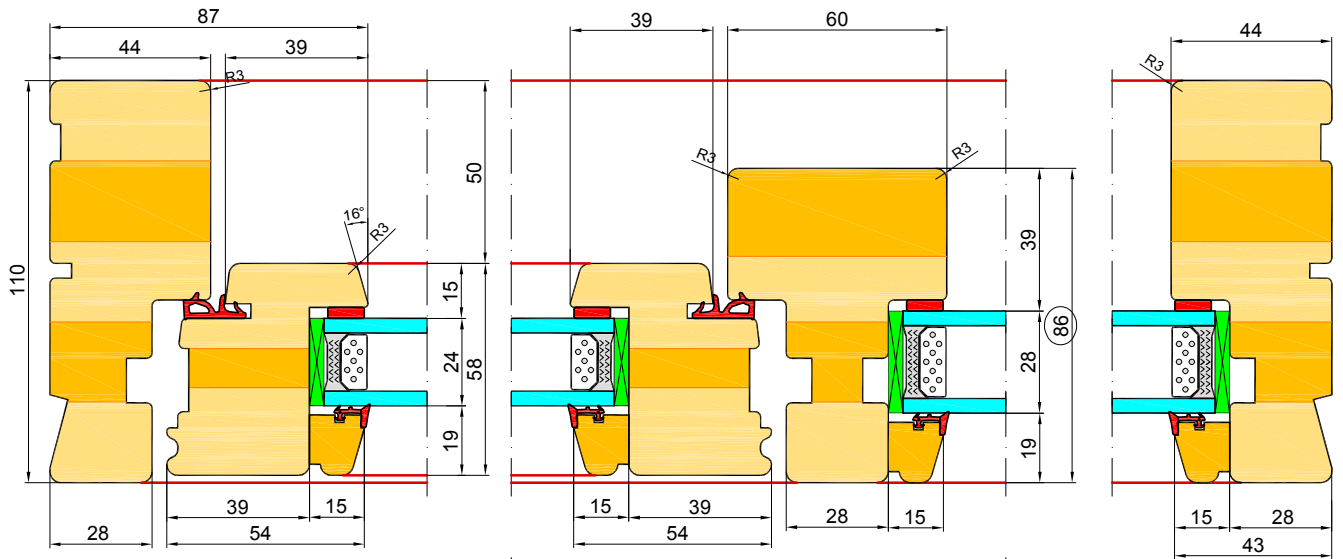

**1**

**WINPRO**

Window	Dimensions	Outer frame	Sash	Drawing	Informations	Components
		Door sill				
		Window sill				
Profile	Softline					
2-colour	No					
Product finish both sides	RAL9010					
Bottom bead color	RAL9010					
Vienna bar colour (if exists)	select					
Threshold type	Window timber threshold 44mm					
Threshold undercutting	No cutting in threshold					
No cutting in threshold	Cutting 10x12mm from inside					
Cutting 10x12mm from inside	Groove 10x10mm from inside					
Groove 10x10mm from inside						
With adjufix installation system?	Without adjufix					

**2**

**EURO - PROFILE SOFT -FIX**

1. Height of the threshold 44mm - Standard.

2. Height of the threshold 54mm.

WINPRO

1

Window | Dimensions | **Outer frame** | Sash | Drawing | Informations | Components | Thermic co

Reference line

Trans

Direction  Horizontal  Vertical Quantity 1 transoms

Type EURO\_SLUPEK  Masonry dimensions

Mullion depth 98 mm

86 mm  
98 mm  
110 mm

2

3

Mullion vertical:  
86mm, 98mm, 110mm

Mullion horizontal:  
86mm, 98mm, 110mm

FLYING MOULION

FLYING MOULION:  
98mm, 110mm

View from inside

EURO-SH	Side Hung with espagnolette
EURO-SH_A	Side hung / Fastenerswind fitting
EURO-TH_A	Top hung / Fasteners and casement stay
EURO-SG_90	Sidestytret (Side Guided 90 degrees) with espagnolette
EURO-SG_90_A	Sidestytret (Side Guided 90 degrees) / Fastenerswind fitting
EURO-SG_180	Side Swing 180 degrees with espagnolette
EURO-SG_180_A	Side Swing 180 degrees / Fastenerswind fitting
EURO-TG_90	Topguided with espagnolette T/G
EURO-TG_90_A	Topguided with fasteners and casement stay T/G
EURO-TG_180	Tophung reversible with espagnolette T/G
EURO-FS	Fixed sash
EURO-SG_90-FE	Passive sash Sidestytret (Side Guided 90 degrees) to flying mullion
EURO-FE	Passive sash Side Hung to flying mullion
EURO-TG_90_OH	Topguided (odchylane na zewn <trz) td="" tylko="" zawiasy<=""> </trz)>