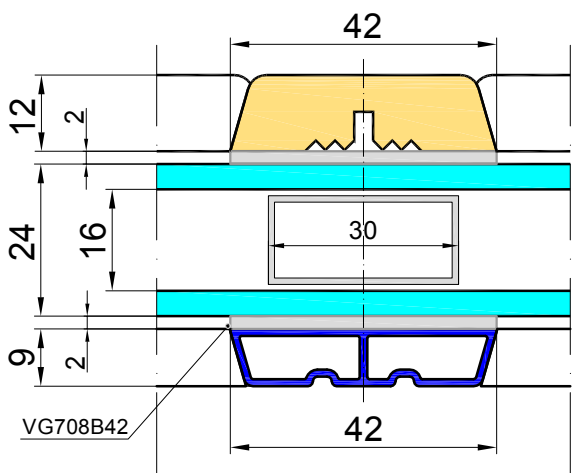

Reference line

Trans

Direction  Horizontal  Vertical Quantity 1 transoms

Type EURO\_SLUPEK  Masonry dimensions

Mullion depth 98 mm

86 mm  
98 mm  
110 mm

2

3

Mullion vertical:  
86mm, 98mm, 110mm

Mullion horizontal:  
86mm, 98mm, 110mm

FLYING MOULION

FLYING MOULION:  
98mm, 110mm

View from inside

EURO-SH	Side Hung with espagnolette
EURO-SH_A	Side hung / Fastenerswind fitting
EURO-TH_A	Top hung / Fasteners and casement stay
EURO-SG_90	Sidestytret (Side Guided 90 degrees) with espagnolette
EURO-SG_90_A	Sidestytret (Side Guided 90 degrees) / Fastenerswind fitting
EURO-SG_180	Side Swing 180 degrees with espagnolette
EURO-SG_180_A	Side Swing 180 degrees / Fastenerswind fitting
EURO-TG_90	Topguided with espagnolette T/G
EURO-TG_90_A	Topguided with fasteners and casement stay T/G
EURO-TG_180	Tophung reversible with espagnolette T/G
EURO-FS	Fixed sash
EURO-SG_90-FE	Passive sash Sidestytret (Side Guided 90 degrees) to flying mullion
EURO-FE	Passive sash Side Hung to flying mullion
EURO-TG_90_OH	Topguided (odchylane na zewn <trz) td="" tylko="" zawiasy<=""> </trz)>

**EURO - Profile SOFT - FIX - sash profile.**

- side 55mm or 104mm,  
- top and bottom 104mm.

**WINPRO**

Sash	EURO_FIX
Fitting	EURO_FF
Filling type	Glazing
Glazing	
Sash profile top	Yes
Sash profile bottom	Yes
Sash profile side	55 mm
No	
55 mm	
104 mm	
Przedstawienie zestawu szybowego	
	Drzwi

Threshold: wood

fiberglass

WINPRO	
T_G_D_WZ	Stick on glue bars - special design
WIZ_EURO_25	25mm Energy Bar
WIZ_EURO_42	42mm Energy Bar
WIZ_EURO_60	60mm Energy Bar
ZEW_EURO_25	25mm Energy Bar (without spacer between glass)
ZEW_EURO_42	42mm Energy Bar (without spacer between glass)
ZEW_EURO_60	60mm Energy Bar (without spacer between glass)
ZE 18	Inside glass bar 18mm matt gold
ZE 18N	Inside glass bar 18mm shined gold
ZE 26	Inside glass bar 26mm matt gold
ZE 8	Inside glass bar 8mm gold