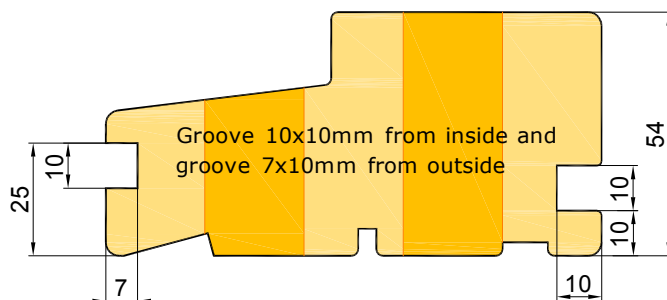

	<i>technical issue</i>	<i>description</i>	<i>notes</i>
12	ADDITIONAL OPTIONS	Corner connector 135degrees EURO + EURO Corner connector 90degrees EURO + EURO Widening 110x100 Widening 110x20 Widening 110x30 Widening 110x50 Widening 110x60 Widening 110x70 Widening 110x80 Threshold packer 15x92mm, Threshold packer 40x118mm (SAPELLI) Transport list under the fiberglass 20x45mm PURENIT: 30x60mm; 50x60; 60x60; 80x60; 90x60; 100x60; 110x60; 120x60; 130x60; 150x60; 180x60; 200x60; 210x60; 230x60; 250x60mm.	

**1**

**WINPRO**

Window	Dimensions	Outer frame	Sash	Drawing	Informations	Components
		Door sill				
		Window sill				
Profile	Softline					
2-colour	No					
Product finish both sides	RAL9010					
Bottom bead color	RAL9010					
Vienna bar colour (if exists)	select					
Threshold type	Window timber threshold 44mm					
Threshold undercutting	No cutting in threshold					
No cutting in threshold	Cutting 10x12mm from inside					
Cutting 10x12mm from inside	Groove 10x10mm from inside					
Groove 10x10mm from inside						
With adjufix installation system?	Without adjufix					

**2**

**EURO - PROFILE SOFT -FIX**

1. Height of the threshold 44mm - Standard.

2. Height of the threshold 54mm.

WINPRO

1

Window | Dimensions | **Outer frame** | Sash | Drawing | Informations | Components | Thermic co

Reference line

Trans

Direction  Horizontal  Vertical Quantity 1 transoms

Type EURO\_SLUPEK  Masonry dimensions

Mullion depth 98 mm

86 mm  
98 mm  
110 mm

2

3