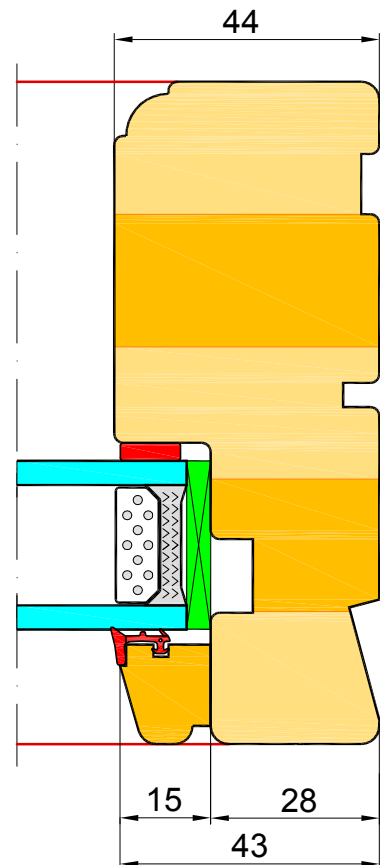

Reference line

Trans

Direction  Horizontal  Vertical Quantity 1 transoms

Type EURO\_SLUPEK  Masonry dimensions

Mullion depth 98 mm

86 mm  
98 mm  
110 mm

2

3

I

II

III

IV

V

**EURO - Profile SOFT - connection of windows.**

NOTE: Drill holes for assembly screws  
The diameter of the hole is equal to the core of the screw.

NOTE: Drill holes for assembly screws  
The diameter of the hole is equal to the core of the screw.

**Frame widener:**

**20mm; 30mm; 40mm; 50mm; 60mm; 70mm; 80mm; 100mm.**

**NOTE: Drill holes for assembly screws  
The diameter of the hole is equal to the core of the screw.**

EURO - Profile CLASSIC - FIX.

Mullion vertical:  
86mm, 98mm, 110mm

Mullion horizontal:  
86mm, 98mm, 110mm