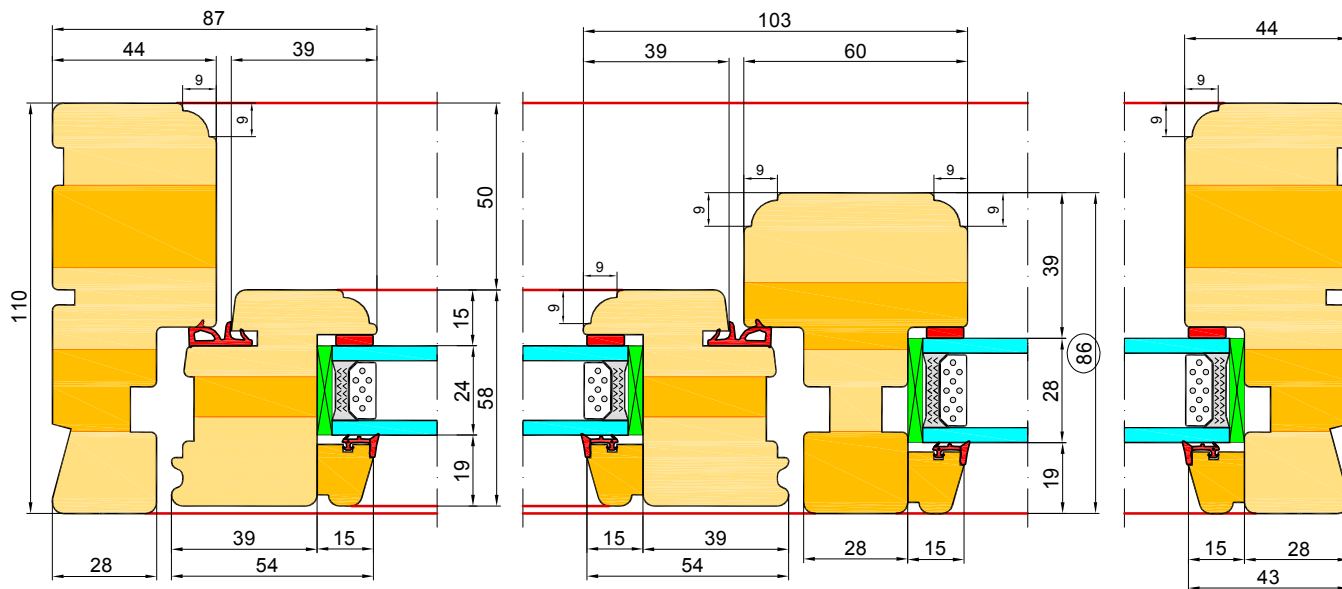

Mullion vertical:  
86mm, 98mm, 110mm

Mullion horizontal:  
86mm, 98mm, 110mm

FLYING MOULION

FLYING MOULION:  
98mm, 110mm

View from inside

EURO-SH	Side Hung with espagnolette
EURO-SH_A	Side hung / Fastenerswind fitting
EURO-TH_A	Top hung / Fasteners and casement stay
EURO-SG_90	Sidestytret (Side Guided 90 degrees) with espagnolette
EURO-SG_90_A	Sidestytret (Side Guided 90 degrees) / Fastenerswind fitting
EURO-SG_180	Side Swing 180 degrees with espagnolette
EURO-SG_180_A	Side Swing 180 degrees / Fastenerswind fitting
EURO-TG_90	Topguided with espagnolette T/G
EURO-TG_90_A	Topguided with fasteners and casement stay T/G
EURO-TG_180	Tophung reversible with espagnolette T/G
EURO-FS	Fixed sash
EURO-SG_90-FE	Passive sash Sidestytret (Side Guided 90 degrees) to flying mullion
EURO-FE	Passive sash Side Hung to flying mullion
EURO-TG_90_OH	Topguided (odchylane na zewn <trz) td="" tylko="" zawiasy<=""> </trz)>

I

II

III

IV

V

**EURO - Profile SOFT - connection of windows.**

NOTE: Drill holes for assembly screws  
The diameter of the hole is equal to the core of the screw.

NOTE: Drill holes for assembly screws  
The diameter of the hole is equal to the core of the screw.

**Frame widener:**

**20mm; 30mm; 40mm; 50mm; 60mm; 70mm; 80mm; 100mm.**

**NOTE: Drill holes for assembly screws  
The diameter of the hole is equal to the core of the screw.**

EURO - Profile CLASSIC - FIX.

Mullion vertical:  
86mm, 98mm, 110mm

Mullion horizontal:  
86mm, 98mm, 110mm