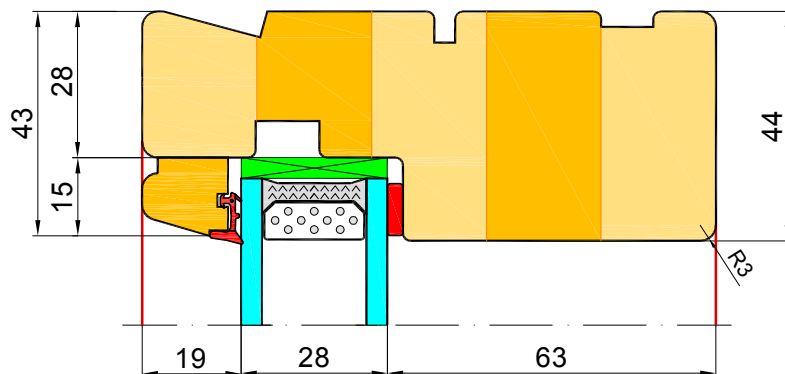

	<i>technical issue</i>	<i>description</i>	<i>notes</i>
12	ADDITIONAL OPTIONS	Corner connector 135degrees EURO + EURO Corner connector 90degrees EURO + EURO Widening 110x100 Widening 110x20 Widening 110x30 Widening 110x50 Widening 110x60 Widening 110x70 Widening 110x80 Threshold packer 15x92mm, Threshold packer 40x118mm (SAPELLI) Transport list under the fiberglass 20x45mm PURENIT: 30x60mm; 50x60; 60x60; 80x60; 90x60; 100x60; 110x60; 120x60; 130x60; 150x60; 180x60; 200x60; 210x60; 230x60; 250x60mm.	

**1**

**WINPRO**

Window	Dimensions	Outer frame	Sash	Drawing	Informations	Components
		Door sill				
		Window sill				
Profile	Softline					
2-colour	No					
Product finish both sides	RAL9010					
Bottom bead color	RAL9010					
Vienna bar colour (if exists)	select					
Threshold type	Window timber threshold 44mm					
Threshold undercutting	No cutting in threshold					
No cutting in threshold	Cutting 10x12mm from inside					
Cutting 10x12mm from inside	Groove 10x10mm from inside					
Groove 10x10mm from inside						
With adjufix installation system?	Without adjufix					

**2**

**EURO - PROFILE SOFT -FIX**

1. Height of the threshold 44mm - Standard.

2. Height of the threshold 54mm.

WINPRO

1

Window | Dimensions | **Outer frame** | Sash | Drawing | Informations | Components | Thermic co

Reference line

Trans

Direction  Horizontal  Vertical Quantity 1 transoms

Type EURO\_SLUPEK  Masonry dimensions

Mullion depth 98 mm

86 mm  
98 mm  
110 mm

2

3