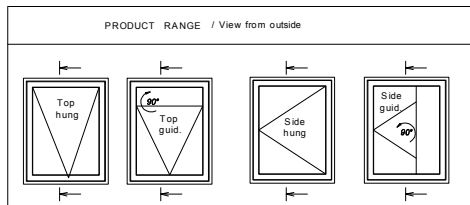

I

II

III

IV

V

**EURO - Profile SOFT - connection of windows.**

NOTE: Drill holes for assembly screws  
The diameter of the hole is equal to the core of the screw.

NOTE: Drill holes for assembly screws  
The diameter of the hole is equal to the core of the screw.

**Frame widener:**

**20mm; 30mm; 40mm; 50mm; 60mm; 70mm; 80mm; 100mm.**

**NOTE: Drill holes for assembly screws  
The diameter of the hole is equal to the core of the screw.**

EURO - Profile CLASSIC - FIX.