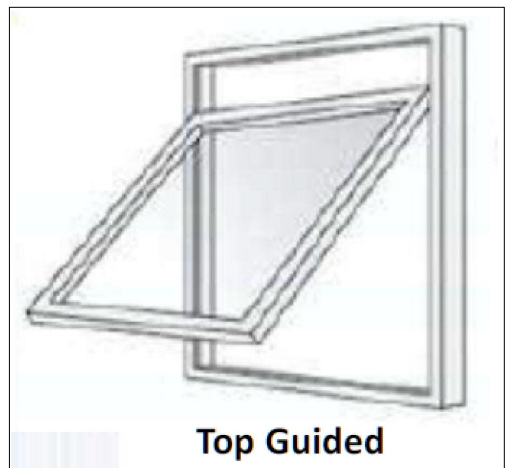

Threshold: wood

fiberglass

WINPRO	
T_G_D_WZ	Stick on glue bars - special design
WIZ_EURO_25	25mm Energy Bar
WIZ_EURO_42	42mm Energy Bar
WIZ_EURO_60	60mm Energy Bar
ZEW_EURO_25	25mm Energy Bar (without spacer between glass)
ZEW_EURO_42	42mm Energy Bar (without spacer between glass)
ZEW_EURO_60	60mm Energy Bar (without spacer between glass)
ZE 18	Inside glass bar 18mm matt gold
ZE 18N	Inside glass bar 18mm shined gold
ZE 26	Inside glass bar 26mm matt gold
ZE 8	Inside glass bar 8mm gold

Adjufix

PVC plug  
white, brown, gray

**Outer frame**

**WINPRO**

Profile	Softline
2-colour	No
Product finish both sides	RAL9010
Bottom bead color	RAL9010
Vienna bar colour (if exists)	select
Threshold type	Window timber threshold 44mm
Threshold undercutting	No cutting in threshold
Groove to the right frame jamb	No groove
Groove to the left frame jamb	No groove
Groove to the frame head	No groove
Frame widener to thickness 120 mm.	No
With adjufix installation system?	With adjufix and timber PINE, unpainted
Without adjufix	
With adjufix and white plugs covers + adjufix screws	
With adjufix and brown plugs covers + adjufix screws	
With adjufix and grey plugs covers + adjufix screws	
With adjufix and timber PINE unpainted covers + adjufix screws	