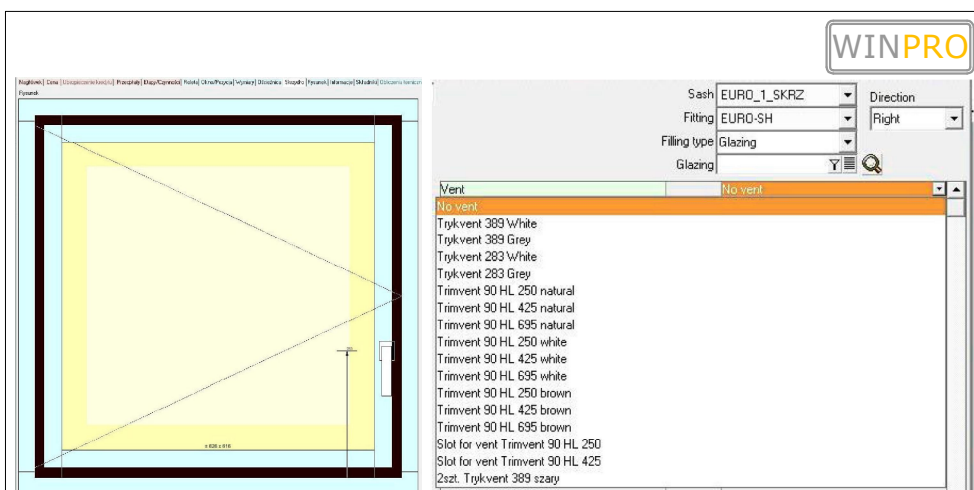

Adjufix

PVC plug  
white, brown, gray

**Outer frame**

**WINPRO**

Profile	Softline
2-colour	No
Product finish both sides	RAL9010
Bottom bead color	RAL9010
Vienna bar colour (if exists)	select
Threshold type	Window timber threshold 44mm
Threshold undercutting	No cutting in threshold
Groove to the right frame jamb	No groove
Groove to the left frame jamb	No groove
Groove to the frame head	No groove
Frame widener to thickness 120 mm.	No
With adjufix installation system?	With adjufix and timber PINE, unpainted
Without adjufix	
With adjufix and white plugs covers + adjufix screws	
With adjufix and brown plugs covers + adjufix screws	
With adjufix and grey plugs covers + adjufix screws	
With adjufix and timber PINE unpainted covers + adjufix screws	