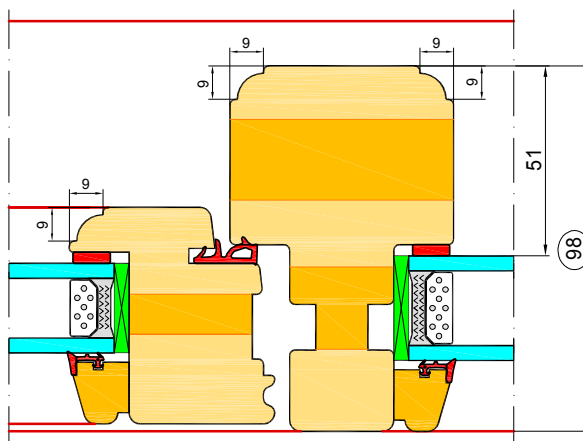

I

II

III

IV

V

**EURO - Profile SOFT - connection of windows.**

NOTE: Drill holes for assembly screws  
The diameter of the hole is equal to the core of the screw.

NOTE: Drill holes for assembly screws  
The diameter of the hole is equal to the core of the screw.

**Frame widener:**

**20mm; 30mm; 40mm; 50mm; 60mm; 70mm; 80mm; 100mm.**

**NOTE: Drill holes for assembly screws  
The diameter of the hole is equal to the core of the screw.**

EURO - Profile CLASSIC - FIX.

Mullion vertical:  
86mm, 98mm, 110mm

Mullion horizontal:  
86mm, 98mm, 110mm