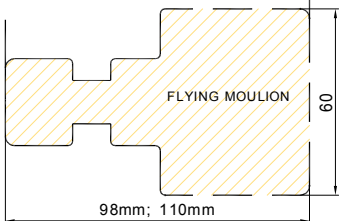

**2**

**EURO - PROFILE SOFT -FIX**

1. Height of the threshold 44mm - Standard.

2. Height of the threshold 54mm.

WINPRO

1

Window | Dimensions | **Outer frame** | Sash | Drawing | Informations | Components | Thermic co

Reference line

Trans

Direction  Horizontal  Vertical Quantity 1 transoms

Type EURO\_SLUPEK  Masonry dimensions

Mullion depth 98 mm

86 mm  
98 mm  
110 mm

2

3

Mullion vertical:  
86mm, 98mm, 110mm

Mullion horizontal:  
86mm, 98mm, 110mm

FLYING MOULION

FLYING MOULION:  
98mm, 110mm

View from inside

EURO-SH	Side Hung with espagnolette
EURO-SH_A	Side hung / Fastenerswind fitting
EURO-TH_A	Top hung / Fasteners and casement stay
EURO-SG_90	Sidestytret (Side Guided 90 degrees) with espagnolette
EURO-SG_90_A	Sidestytret (Side Guided 90 degrees) / Fastenerswind fitting
EURO-SG_180	Side Swing 180 degrees with espagnolette
EURO-SG_180_A	Side Swing 180 degrees / Fastenerswind fitting
EURO-TG_90	Topguided with espagnolette T/G
EURO-TG_90_A	Topguided with fasteners and casement stay T/G
EURO-TG_180	Tophung reversible with espagnolette T/G
EURO-FS	Fixed sash
EURO-SG_90-FE	Passive sash Sidestytret (Side Guided 90 degrees) to flying mullion
EURO-FE	Passive sash Side Hung to flying mullion
EURO-TG_90_OH	Topguided (odchylane na zewn <trz) td="" tylko="" zawiasy<=""> </trz)>

**EURO - Profile SOFT - FIX - sash profile.**

- side 55mm or 104mm,  
- top and bottom 104mm.

**WINPRO**

Sash	EURO_FIX
Fitting	EURO_FF
Filling type	Glazing
Glazing	
Sash profile top	Yes
Sash profile bottom	Yes
Sash profile side	55 mm
No	
55 mm	
104 mm	
Przedstawienie zestawu szybowego	
	Drzwi