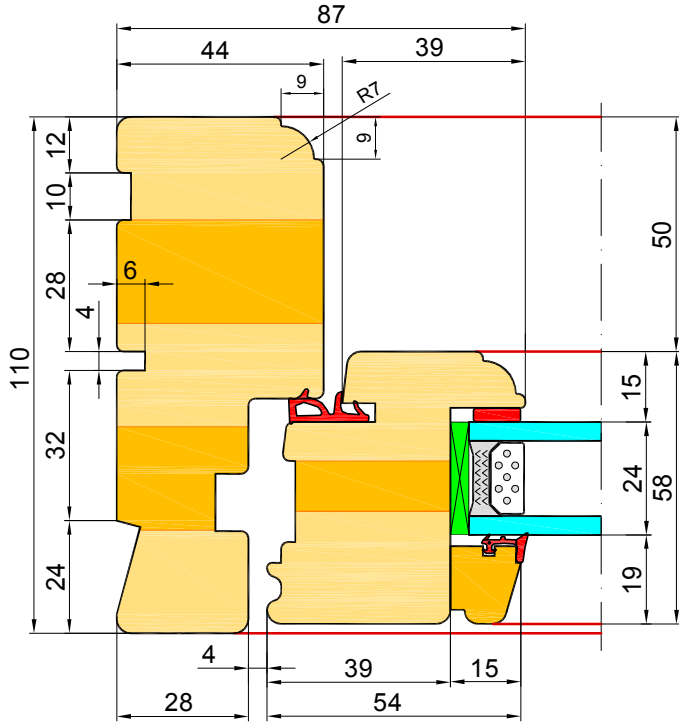

Mullion vertical:  
86mm, 98mm, 110mm

Mullion horizontal:  
86mm, 98mm, 110mm

FLYING MOULION

FLYING MOULION:  
98mm, 110mm

View from inside

EURO-SH	Side Hung with espagnolette
EURO-SH_A	Side hung / Fastenerswind fitting
EURO-TH_A	Top hung / Fasteners and casement stay
EURO-SG_90	Sidestytret (Side Guided 90 degrees) with espagnolette
EURO-SG_90_A	Sidestytret (Side Guided 90 degrees) / Fastenerswind fitting
EURO-SG_180	Side Swing 180 degrees with espagnolette
EURO-SG_180_A	Side Swing 180 degrees / Fastenerswind fitting
EURO-TG_90	Topguided with espagnolette T/G
EURO-TG_90_A	Topguided with fasteners and casement stay T/G
EURO-TG_180	Tophung reversible with espagnolette T/G
EURO-FS	Fixed sash
EURO-SG_90-FE	Passive sash Sidestytret (Side Guided 90 degrees) to flying mullion
EURO-FE	Passive sash Side Hung to flying mullion
EURO-TG_90_OH	Topguided (odchylane na zewn <trz) td="" tylko="" zawiasy<=""> </trz)>

I

II

III

IV

V

**EURO - Profile SOFT - connection of windows.**

NOTE: Drill holes for assembly screws  
The diameter of the hole is equal to the core of the screw.

NOTE: Drill holes for assembly screws  
The diameter of the hole is equal to the core of the screw.

**Frame widener:**

**20mm; 30mm; 40mm; 50mm; 60mm; 70mm; 80mm; 100mm.**

**NOTE: Drill holes for assembly screws  
The diameter of the hole is equal to the core of the screw.**

EURO - Profile CLASSIC - FIX.

Mullion vertical:  
86mm, 98mm, 110mm

Mullion horizontal:  
86mm, 98mm, 110mm