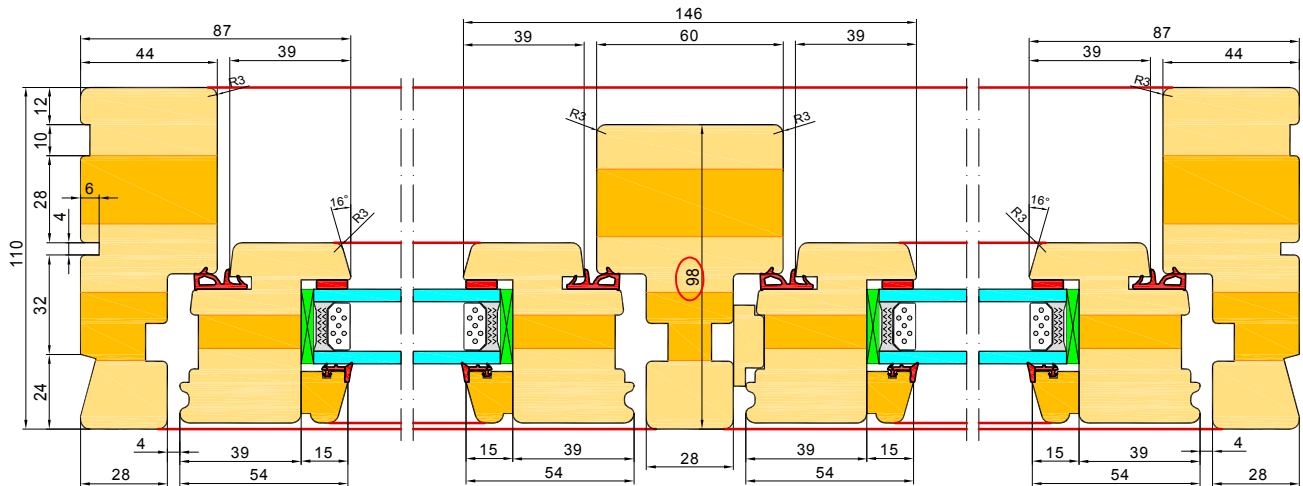

**2**

**EURO - PROFILE SOFT -FIX**

1. Height of the threshold 44mm - Standard.

2. Height of the threshold 54mm.

WINPRO

1

Window | Dimensions | **Outer frame** | Sash | Drawing | Informations | Components | Thermic co

Reference line

Trans

Direction  Horizontal  Vertical Quantity 1 transoms

Type EURO\_SLUPEK  Masonry dimensions

Mullion depth 98 mm

86 mm  
98 mm  
110 mm

2

3

Mullion vertical:  
86mm, 98mm, 110mm

Mullion horizontal:  
86mm, 98mm, 110mm

FLYING MOULION

FLYING MOULION:  
98mm, 110mm

View from inside

EURO-SH	Side Hung with espagnolette
EURO-SH_A	Side hung / Fastenerswind fitting
EURO-TH_A	Top hung / Fasteners and casement stay
EURO-SG_90	Sidestytret (Side Guided 90 degrees) with espagnolette
EURO-SG_90_A	Sidestytret (Side Guided 90 degrees) / Fastenerswind fitting
EURO-SG_180	Side Swing 180 degrees with espagnolette
EURO-SG_180_A	Side Swing 180 degrees / Fastenerswind fitting
EURO-TG_90	Topguided with espagnolette T/G
EURO-TG_90_A	Topguided with fasteners and casement stay T/G
EURO-TG_180	Tophung reversible with espagnolette T/G
EURO-FS	Fixed sash
EURO-SG_90-FE	Passive sash Sidestytret (Side Guided 90 degrees) to flying mullion
EURO-FE	Passive sash Side Hung to flying mullion
EURO-TG_90_OH	Topguided (odchylane na zewn <trz) td="" tylko="" zawiasy<=""> </trz)>

**EURO - Profile SOFT - FIX - sash profile.**

- side 55mm or 104mm,  
- top and bottom 104mm.

**WINPRO**

Sash	EURO_FIX
Fitting	EURO_FF
Filling type	Glazing
Glazing	
Sash profile top	Yes
Sash profile bottom	Yes
Sash profile side	55 mm
No	
55 mm	
104 mm	
Przedstawienie zestawu szybowego	
	Drzwi