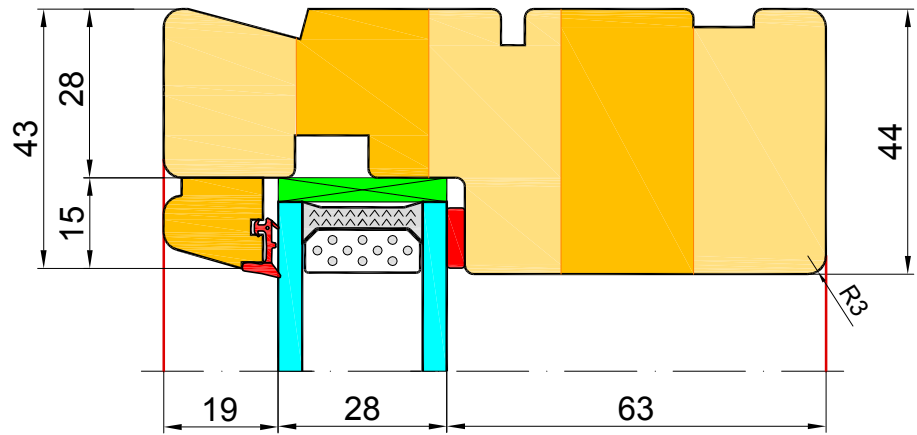

I

II

III

IV

V

**EURO - Profile SOFT - connection of windows.**

NOTE: Drill holes for assembly screws  
The diameter of the hole is equal to the core of the screw.

NOTE: Drill holes for assembly screws  
The diameter of the hole is equal to the core of the screw.

**Frame widener:**

**20mm; 30mm; 40mm; 50mm; 60mm; 70mm; 80mm; 100mm.**

**NOTE: Drill holes for assembly screws  
The diameter of the hole is equal to the core of the screw.**

EURO - Profile CLASSIC - FIX.

Mullion vertical:  
86mm, 98mm, 110mm

Mullion horizontal:  
86mm, 98mm, 110mm