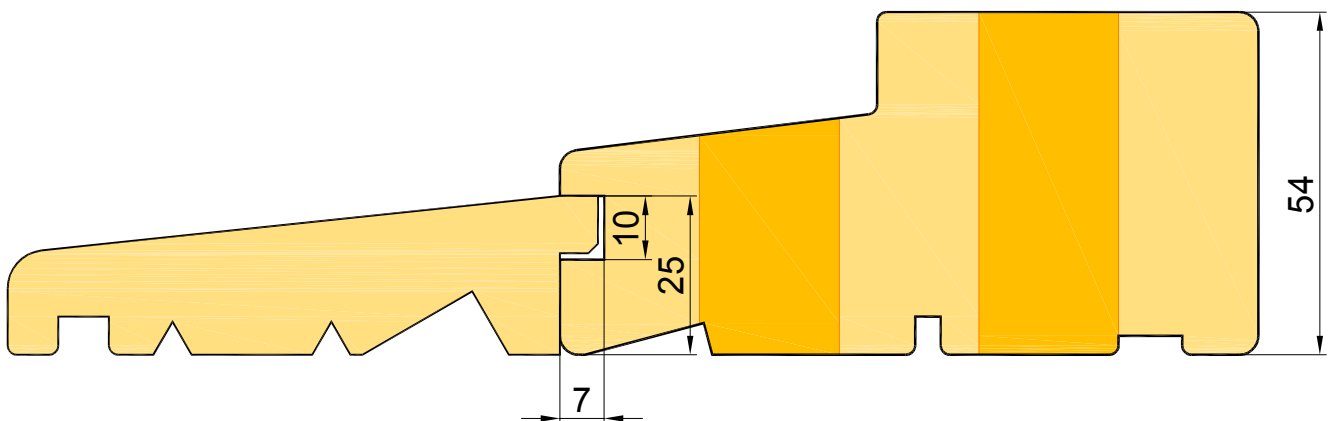

**EURO - Profile SOFT - FIX - sash profile.**

- side 55mm or 104mm,  
- top and bottom 104mm.

**WINPRO**

Sash	EURO_FIX
Fitting	EURO_FF
Filling type	Glazing
Glazing	
Sash profile top	Yes
Sash profile bottom	Yes
Sash profile side	55 mm
No	
55 mm	
104 mm	
Przedstawienie zestawu szybowego	
	Drzwi

Threshold: wood

fiberglass

WINPRO	
T_G_D_WZ	Stick on glue bars - special design
WIZ_EURO_25	25mm Energy Bar
WIZ_EURO_42	42mm Energy Bar
WIZ_EURO_60	60mm Energy Bar
ZEW_EURO_25	25mm Energy Bar (without spacer between glass)
ZEW_EURO_42	42mm Energy Bar (without spacer between glass)
ZEW_EURO_60	60mm Energy Bar (without spacer between glass)
ZE 18	Inside glass bar 18mm matt gold
ZE 18N	Inside glass bar 18mm shined gold
ZE 26	Inside glass bar 26mm matt gold
ZE 8	Inside glass bar 8mm gold

Adjufix

PVC plug  
white, brown, gray

**Outer frame**

**WINPRO**

Profile	Softline
2-colour	No
Product finish both sides	RAL9010
Bottom bead color	RAL9010
Vienna bar colour (if exists)	select
Threshold type	Window timber threshold 44mm
Threshold undercutting	No cutting in threshold
Groove to the right frame jamb	No groove
Groove to the left frame jamb	No groove
Groove to the frame head	No groove
Frame widener to thickness 120 mm.	No
With adjufix installation system?	With adjufix and timber PINE, unpainted
Without adjufix	
With adjufix and white plugs covers + adjufix screws	
With adjufix and brown plugs covers + adjufix screws	
With adjufix and grey plugs covers + adjufix screws	
With adjufix and timber PINE unpainted covers + adjufix screws	