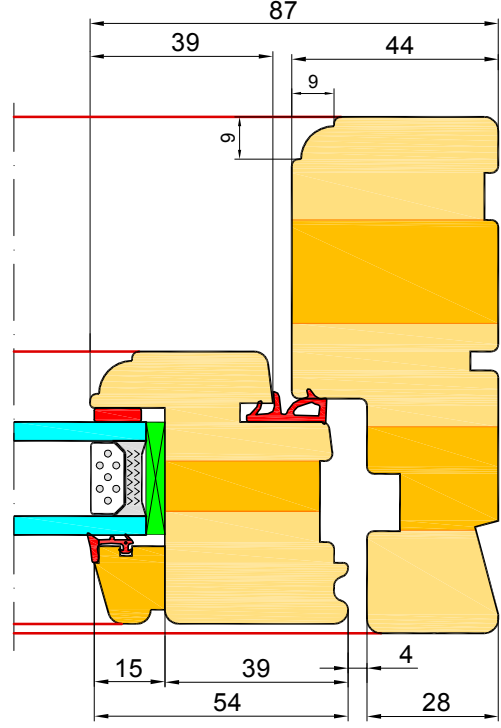

I

II

III

IV

V

**EURO - Profile SOFT - connection of windows.**

NOTE: Drill holes for assembly screws  
The diameter of the hole is equal to the core of the screw.

NOTE: Drill holes for assembly screws  
The diameter of the hole is equal to the core of the screw.

**Frame widener:**

**20mm; 30mm; 40mm; 50mm; 60mm; 70mm; 80mm; 100mm.**

**NOTE: Drill holes for assembly screws  
The diameter of the hole is equal to the core of the screw.**

EURO - Profile CLASSIC - FIX.

Mullion vertical:  
86mm, 98mm, 110mm

Mullion horizontal:  
86mm, 98mm, 110mm