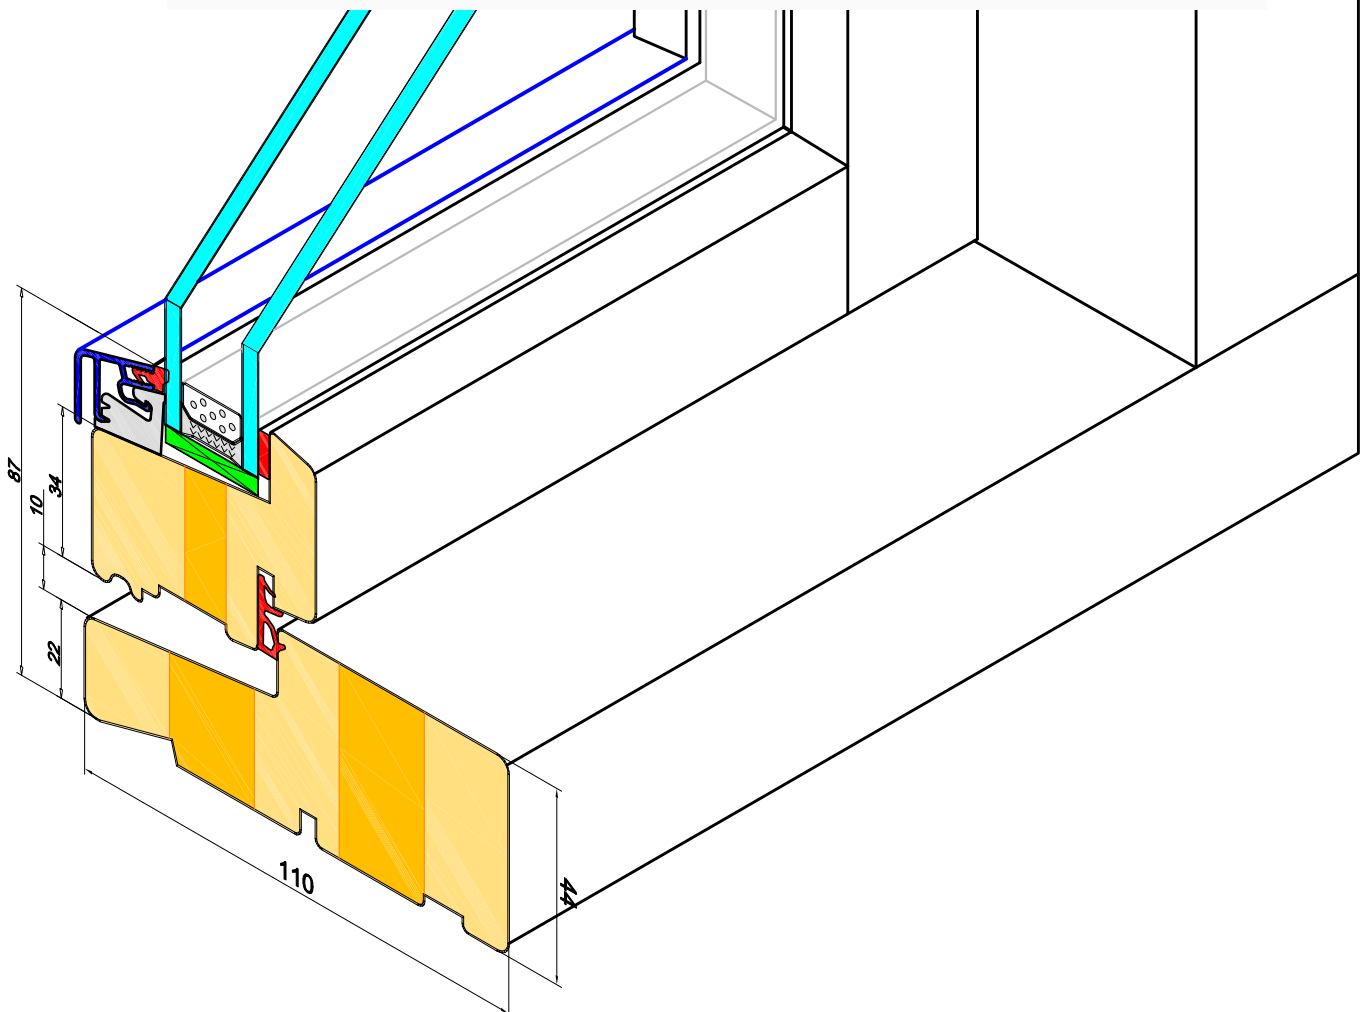

EURO - PROFILE SOFT - WINDOW.