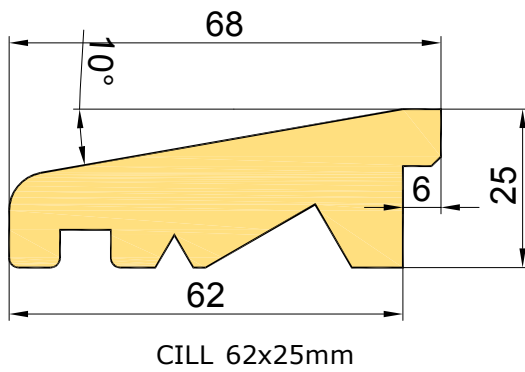

Reference line

Trans

Direction  Horizontal  Vertical Quantity 1 transoms

Type EURO\_SLUPEK  Masonry dimensions

Mullion depth 98 mm

86 mm  
98 mm  
110 mm

2

3

**EURO - Profile SOFT - FIX - sash profile.**

- side 55mm or 104mm,  
- top and bottom 104mm.

**WINPRO**

Sash	EURO_FIX
Fitting	EURO_FF
Filling type	Glazing
Glazing	
Sash profile top	Yes
Sash profile bottom	Yes
Sash profile side	55 mm
No	
55 mm	
104 mm	
Przedstawienie zestawu szybowego	
	Drzwi

Threshold: wood

fiberglass

WINPRO	
T_G_D_WZ	Stick on glue bars - special design
WIZ_EURO_25	25mm Energy Bar
WIZ_EURO_42	42mm Energy Bar
WIZ_EURO_60	60mm Energy Bar
ZEW_EURO_25	25mm Energy Bar (without spacer between glass)
ZEW_EURO_42	42mm Energy Bar (without spacer between glass)
ZEW_EURO_60	60mm Energy Bar (without spacer between glass)
ZE 18	Inside glass bar 18mm matt gold
ZE 18N	Inside glass bar 18mm shined gold
ZE 26	Inside glass bar 26mm matt gold
ZE 8	Inside glass bar 8mm gold

Adjufix

PVC plug  
white, brown, gray

**Outer frame**

**WINPRO**

Profile	Softline
2-colour	No
Product finish both sides	RAL9010
Bottom bead color	RAL9010
Vienna bar colour (if exists)	select
Threshold type	Window timber threshold 44mm
Threshold undercutting	No cutting in threshold
Groove to the right frame jamb	No groove
Groove to the left frame jamb	No groove
Groove to the frame head	No groove
Frame widener to thickness 120 mm.	No
With adjufix installation system?	With adjufix and timber PINE, unpainted
Without adjufix	
With adjufix and white plugs covers + adjufix screws	
With adjufix and brown plugs covers + adjufix screws	
With adjufix and grey plugs covers + adjufix screws	
With adjufix and timber PINE unpainted covers + adjufix screws	