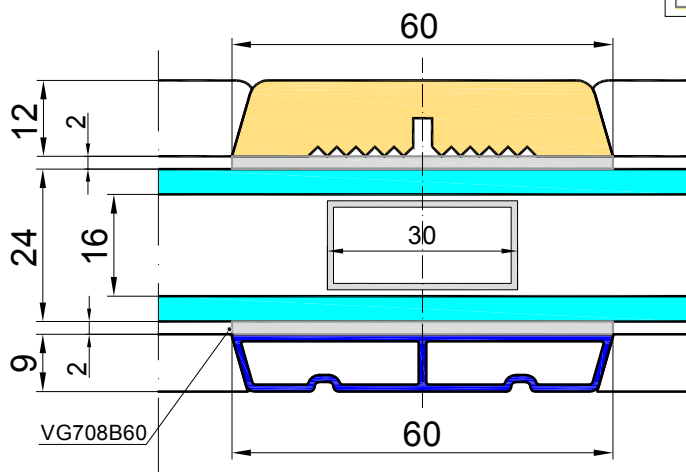

Mullion vertical:  
86mm, 98mm, 110mm

Mullion horizontal:  
86mm, 98mm, 110mm

FLYING MOULION

FLYING MOULION:  
98mm, 110mm

View from inside

EURO-SH	Side Hung with espagnolette
EURO-SH_A	Side hung / Fastenerswind fitting
EURO-TH_A	Top hung / Fasteners and casement stay
EURO-SG_90	Sidestytret (Side Guided 90 degrees) with espagnolette
EURO-SG_90_A	Sidestytret (Side Guided 90 degrees) / Fastenerswind fitting
EURO-SG_180	Side Swing 180 degrees with espagnolette
EURO-SG_180_A	Side Swing 180 degrees / Fastenerswind fitting
EURO-TG_90	Topguided with espagnolette T/G
EURO-TG_90_A	Topguided with fasteners and casement stay T/G
EURO-TG_180	Tophung reversible with espagnolette T/G
EURO-FS	Fixed sash
EURO-SG_90-FE	Passive sash Sidestytret (Side Guided 90 degrees) to flying mullion
EURO-FE	Passive sash Side Hung to flying mullion
EURO-TG_90_OH	Topguided (odchylane na zewn <trz) td="" tylko="" zawiasy<=""> </trz)>

**EURO - Profile SOFT - FIX - sash profile.**

- side 55mm or 104mm,  
- top and bottom 104mm.

**WINPRO**

Sash	EURO_FIX
Fitting	EURO_FF
Filling type	Glazing
Glazing	
Sash profile top	Yes
Sash profile bottom	Yes
Sash profile side	55 mm
No	
55 mm	
104 mm	
Przedstawienie zestawu szybowego	
	Drzwi

Threshold: wood

fiberglass

WINPRO	
T_G_D_WZ	Stick on glue bars - special design
WIZ_EURO_25	25mm Energy Bar
WIZ_EURO_42	42mm Energy Bar
WIZ_EURO_60	60mm Energy Bar
ZEW_EURO_25	25mm Energy Bar (without spacer between glass)
ZEW_EURO_42	42mm Energy Bar (without spacer between glass)
ZEW_EURO_60	60mm Energy Bar (without spacer between glass)
ZE 18	Inside glass bar 18mm matt gold
ZE 18N	Inside glass bar 18mm shined gold
ZE 26	Inside glass bar 26mm matt gold
ZE 8	Inside glass bar 8mm gold